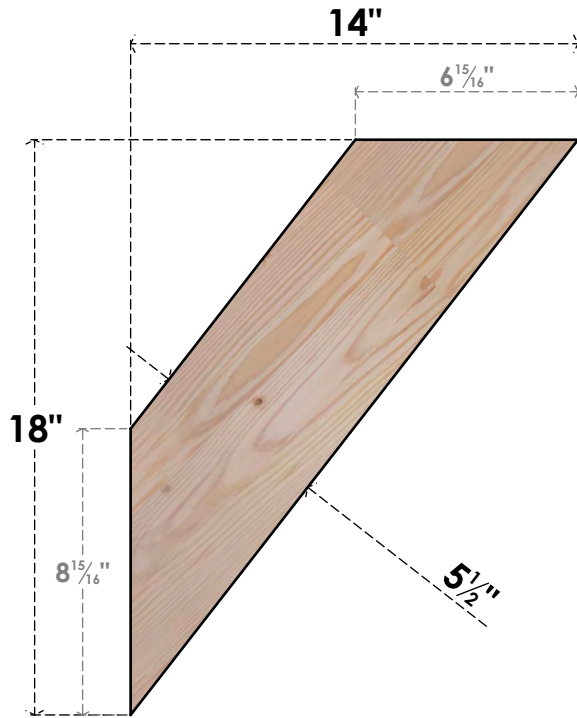

BRC06X14X18TRA00SDF

5 1/2"W X 14"D X 18"H TRADITIONAL SMOOTH BRACE, DOUGLAS FIR

SIDE

FRONT

EKENA MILLWORK
2300 WEST MAIN ST.
CLARKSVILLE, TX 75426
TOLL FREE: 866-607-0453
WWW.EKENAMILLWORK.COM

NOTES

1. INSTALLATION TO BE COMPLETED IN ACCORDANCE WITH MANUFACTURER'S SPECIFICATIONS.
2. DRAWING MAY NOT BE TO SCALE
3. THIS DRAWING IS INTENDED FOR DESIGN AND PLANNING PURPOSES ONLY.
4. ALL INFORMATION CONTAINED HEREIN WAS CURRENT AT THE TIME OF DEVELOPMENT BUT MUST BE REVIEWED AND APPROVED BY THE PRODUCT MANUFACTURER TO BE CONSIDERED ACCURATE.
5. PRODUCTS ARE NOT KILN DRIED. THIS ITEM IS UNIQUE AND WILL CONTAIN THE NATURAL VARIATIONS THAT THE WOOD SPECIES OFFERS. THIS MAY RESULT IN VARIATIONS UP TO 1/4"