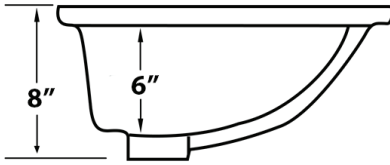

DIMENSIONS

SCAN TO REGISTER YOUR WARRANTY

or visit

www.ruvati.com/register

RUVATI USA
www.ruvati.com

Phone: 1.855.478.8284
Email: support@ruvati.com