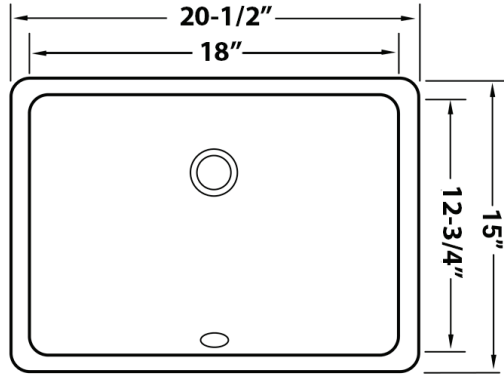

DIMENSIONS

SCAN TO REGISTER YOUR WARRANTY

or visit

www.ruvati.com/register

RUVATI USA
www.ruvati.com

Phone: 1.855.478.8284
Email: support@ruvati.com