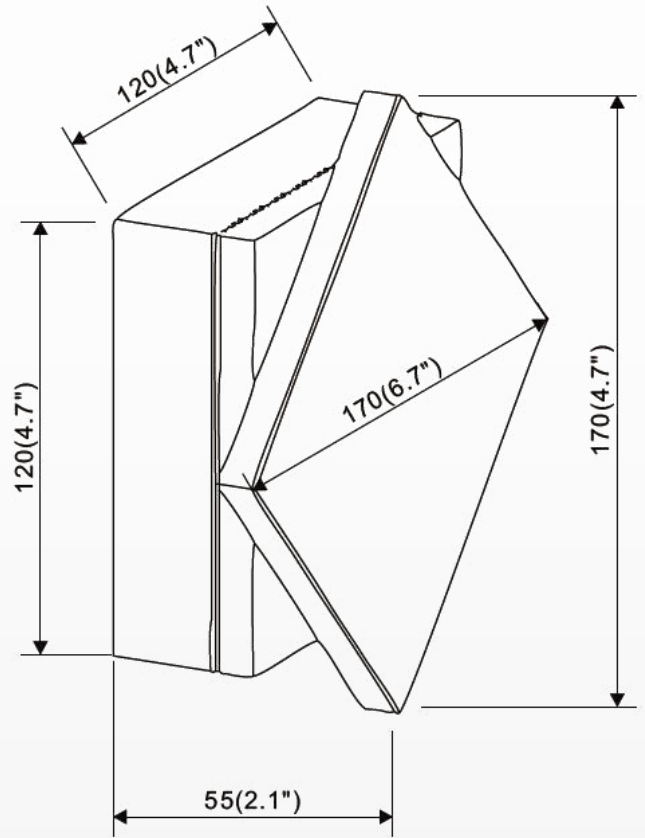

LIGHTING

LED Wall Sconce Lights

SPECIFICATION

- Dimension: 6.7"×2.1"×6.7"
- Wattage: 9W
- Voltage: 120V
- Temp: 3000K
- Lumens: 338LM
- Dimmable: ELV , DIMMING 5%-100%
- CRI: > 80
- Material : Iron+Aluminum+Acrylic
- Lifespan : 50000hs
- Warranty: 3 years
- Operation temperature : -20°C-40°C