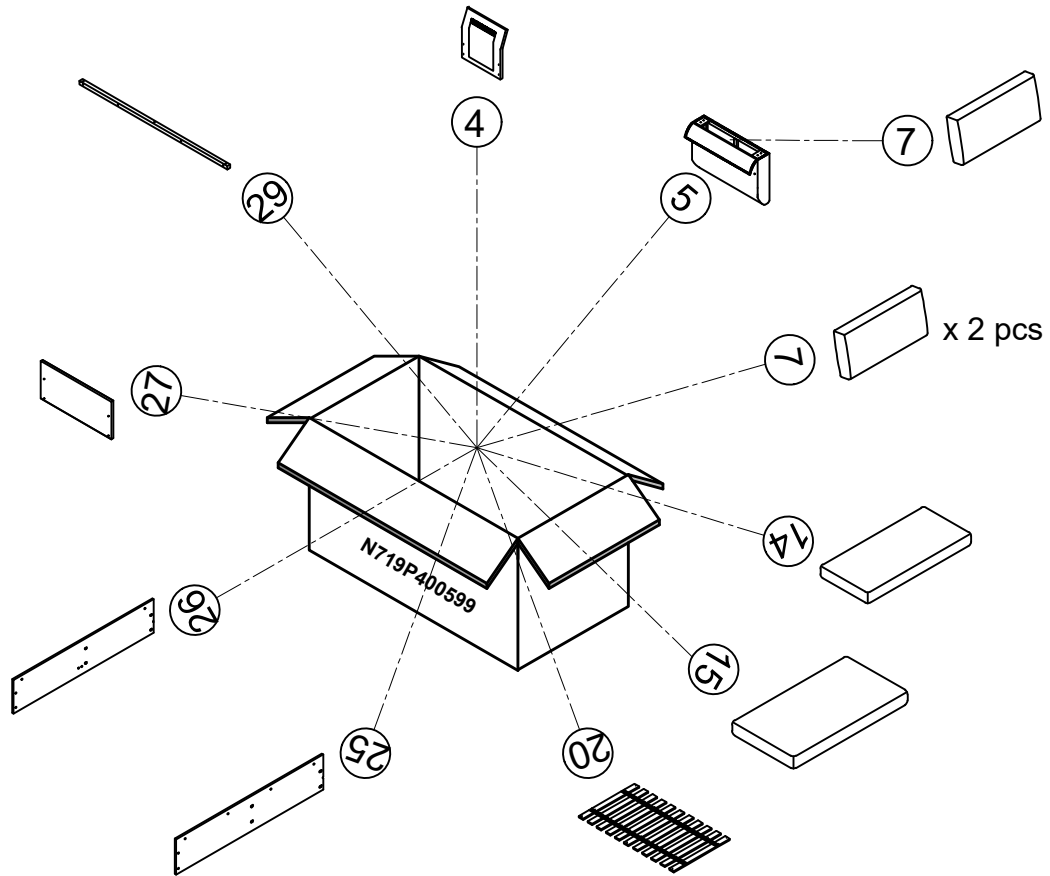

* Take out the (4) (5) (7) (14) (15) (20) (25) (26) (27) (29) (A) (B) (C) (D) (E) (F) (G)
(H) (I) (J) (K) (L) (M) (N) (O) (P) (Q) (R) (S)

(A)		x 8 pcs	(G)		x 30 pcs	(M)		x 1 pc	(S)		x 1 pc
(B)		x 4 pcs	(H)		x 105 pcs	(N)		x 1 pc			
(C)		x 36 pcs	(I)		x 24 pcs	(O)		x 2 pcs			
(D)		x 48 pcs	(J)		x 10 pcs	(P)		x 2 pcs			
(E)		x 11 pcs	(K)		x 14 pcs	(Q)		x 1 pc			
(F)		x 30 pcs	(L)		x 6 pcs	(R)		x 1 pc