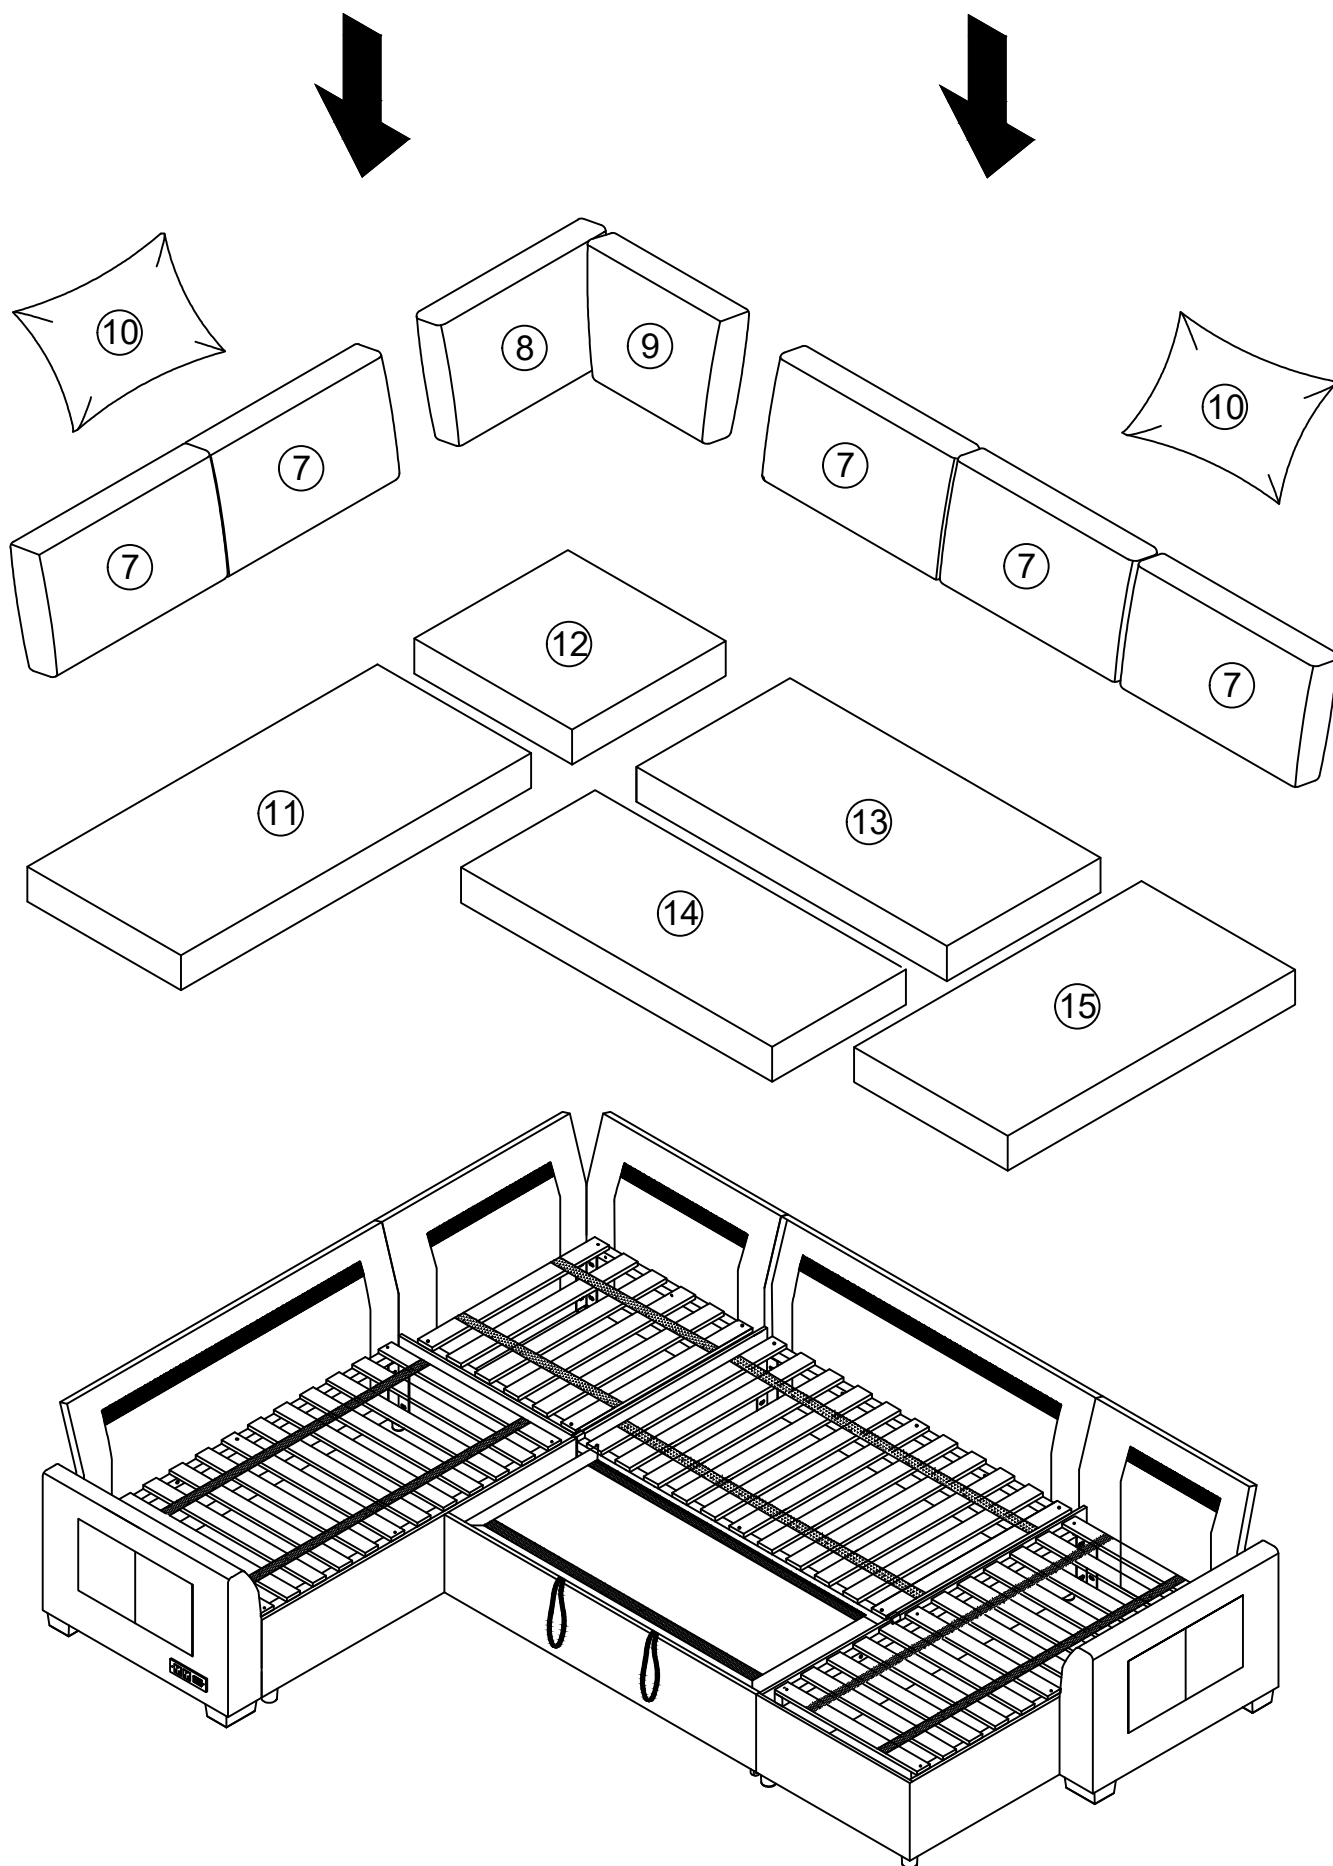

ASSEMBLY INSTRUCTION

ITEM NO.: N719P400598-N719P400599-N719P400600

N719P400598 -COMPONENT LIST

NO.	DRAWING	QTY	DESCRIPTION
①		1	Long Backrest
②		1	Long Corner Backrest
③		1	Short Corner Backrest
⑦		1	Back cushion
⑧		1	Long Angled Back Cushion
⑪		1	Love Seat Cushion
⑫		1	Corner Seat Cushion
⑰		1	Love Seat Slat
⑱		1	Corner Chair Slat
⑳		1	Love Seat Rail
㉒		1	Corner Chair Rail
㉓		1	Corner Chair Rail
㉘		2	Short Support Rails
㉙		2	Long Support Rails

PARTSLIST

					
Long Backrest x 2 pcs	Long Corner Backrest x 1 pc	Short Corner Backrest x 1 pc	Chaise Backrest x 1 pc	Chaise Arm x 1 pc	Love seat Arm x 1 pc
					
Back Cushions x 5 pcs	Long Angled Back Cushion x 1 pc	Short Angled Back Cushion x 1 pc	Pillow x 2 pcs	Love Seat Cushion x 1 pc	Corner Seat Cushion x 1 pc
					
Pull-Out Love Seat Cushion x 1 pc	Pull-Out Frame Cushion x 1 pc	Chaise Seat Cushion x 1 pc	Cushion Support Board x 1 pc	Love seat Slat x 1 pc	Corner Slat x 1 pc
					
Pull-Out Love Seat Slat x 1 pc	Chaise Slat x 1 pc	Love Seat Rail x 1 pc	Corner Chair Rail x 1 pc	Corner Chair Rail x 1 pc	Pull-Out Love Seat Rail x 1 pc
					
Left Chaise Rail x 1 pc	Right Chaise Rail x 1 pc	Front Chaise Rail x 1 pc	Short Support Rails x 2 pcs	Long Support Rails x 5 pcs	Long Support Rails x 1 pc
					
Linkage Bar x 1 pc	Pull-Out Frame x 1 pc				

STEP 8:

STEP 9:

STEP 10:

STEP 11:

STEP 12:

STEP 13:

STEP 14:

Helpful Hints