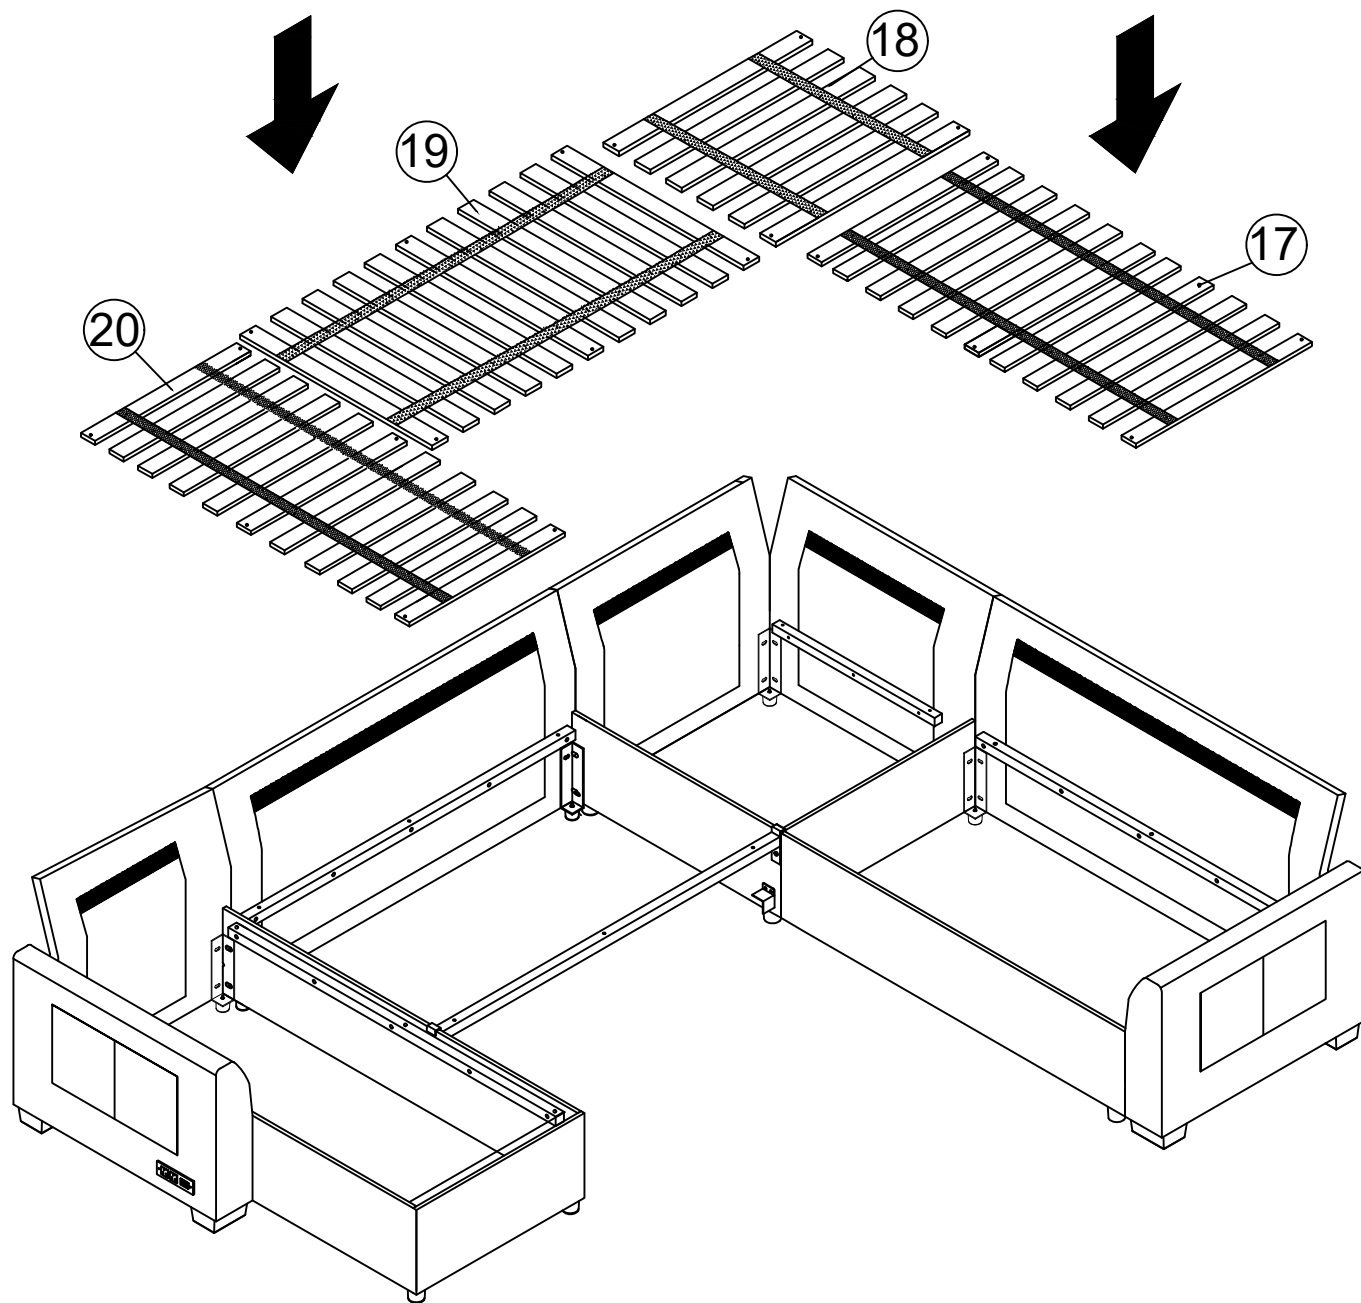

ASSEMBLY INSTRUCTION

ITEM NO.: N719P400598-N719P400599-N719P400600

N719P400598 -COMPONENT LIST

NO.	DRAWING	QTY	DESCRIPTION
①		1	Long Backrest
②		1	Long Corner Backrest
③		1	Short Corner Backrest
⑦		1	Back cushion
⑧		1	Long Angled Back Cushion
⑪		1	Love Seat Cushion
⑫		1	Corner Seat Cushion
⑰		1	Love Seat Slat
⑱		1	Corner Chair Slat
⑳		1	Love Seat Rail
㉒		1	Corner Chair Rail
㉓		1	Corner Chair Rail
㉘		2	Short Support Rails
㉙		2	Long Support Rails

COMPLETED

VERSION 1

STEP 15:

STEP 16:

STEP 17:

STEP 18:

STEP 19:

STEP 20: