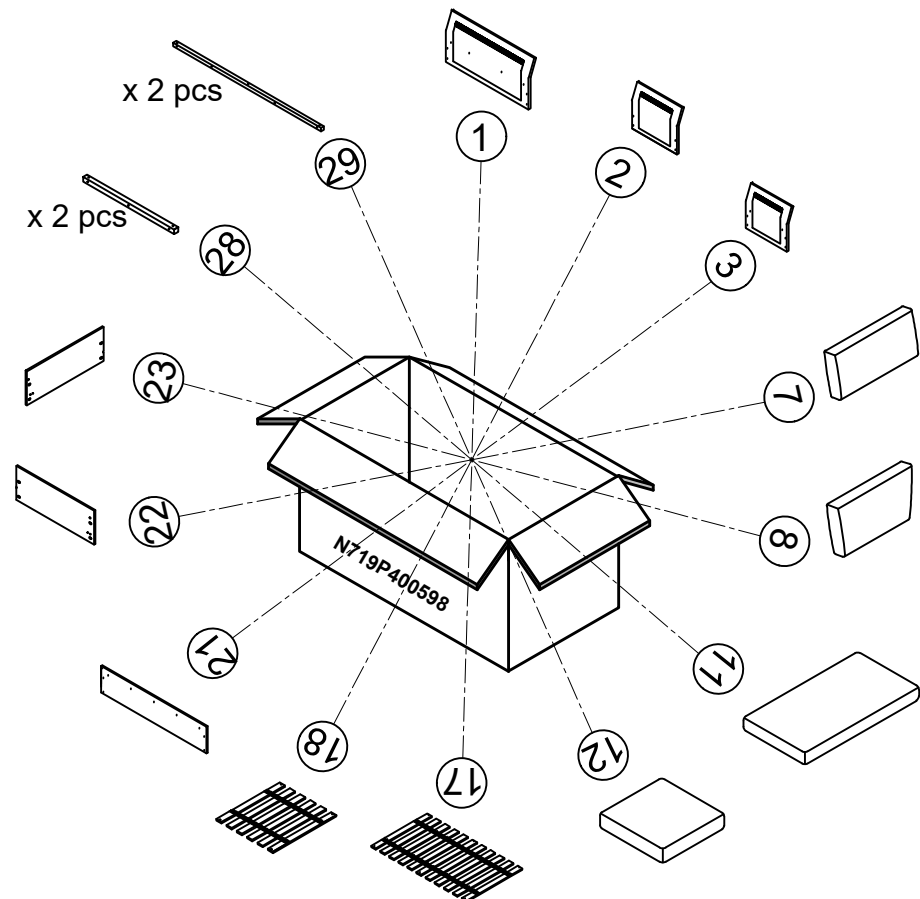

HARDWARE

(G)	(H)	(I)	(J)	(K)	(L)
Bolt 1/4" x 20mm x 30 pcs	Flat Washer Ø8 5/16" x 105 pcs	Flat Washer Ø6 1/4" x 24 pc	Hex Nut 5/16" x 10 pcs	V Pads x 14 pcs	Casters x 6 pcs
(M)	(N)	(O)	(P)	(Q)	(R)
Left L Metal Pad x 1 pc	Right L Metal Pad x 1 pc	V Pads x 2 pcs	Allen Key x 2 pcs	Wrench x 1 pc	Left Elbow Hinge (Drawer) x 1 pc
(S)					
Right Elbow Hinge (Drawer) x 1 pc					

* Take out the (1) (2) (3) (7) (8) (11) (12) (17) (18) (21) (22) (23) (28) (29)