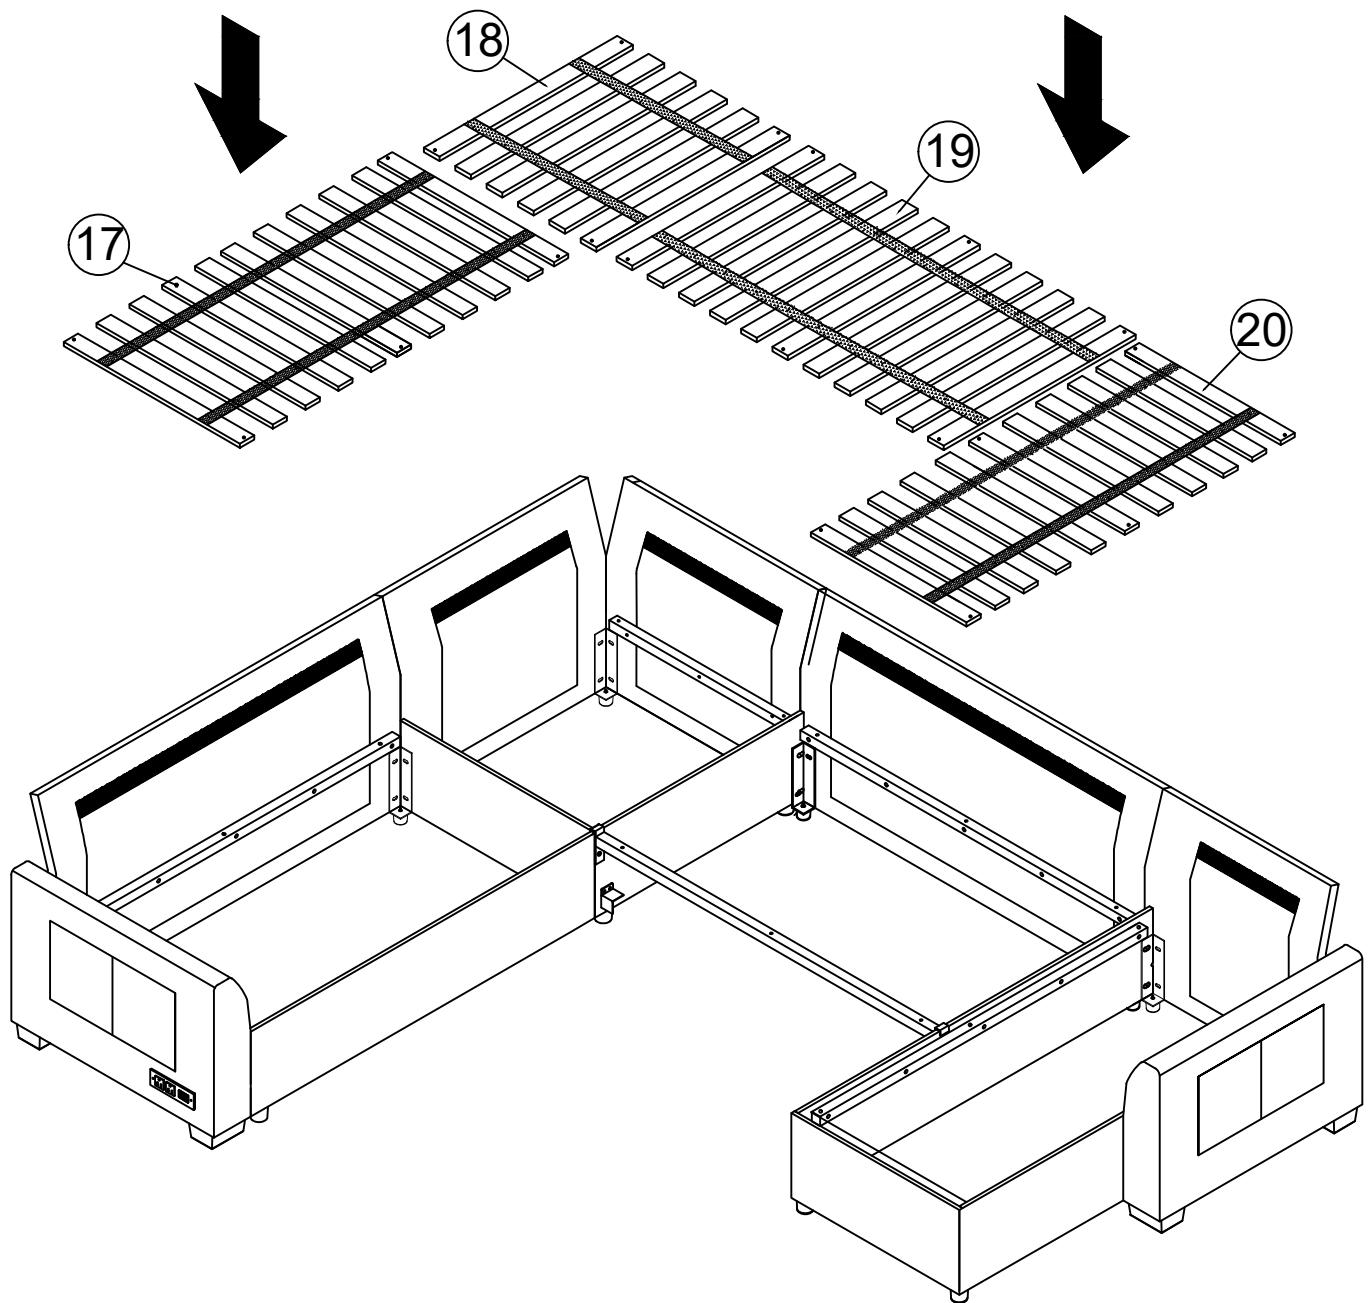

ASSEMBLY INSTRUCTION

ITEM NO.: N719P400598-N719P400599-N719P400600

N719P400598 -COMPONENT LIST

NO.	DRAWING	QTY	DESCRIPTION
①		1	Long Backrest
②		1	Long Corner Backrest
③		1	Short Corner Backrest
⑦		1	Back cushion
⑧		1	Long Angled Back Cushion
⑪		1	Love Seat Cushion
⑫		1	Corner Seat Cushion
⑰		1	Love Seat Slat
⑱		1	Corner Chair Slat
⑳		1	Love Seat Rail
㉒		1	Corner Chair Rail
㉓		1	Corner Chair Rail
㉘		2	Short Support Rails
㉙		2	Long Support Rails

* Take out the ① ⑥ ⑦ ⑨ ⑩ ⑬ ⑯ ⑱ ⑳ ㉓ ㉔ ㉕ ㉖ ㉗ ㉘

STEP 1:

STEP 2:

STEP 3:

STEP 4:

STEP 5:

STEP 6:

STEP 7: