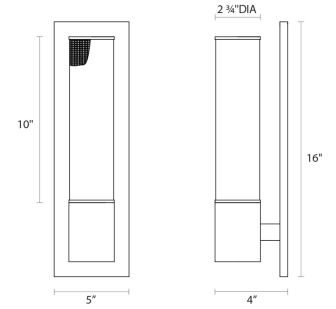

## Dimensions

Height:	16"
Width:	5"
Extends:	4"
Minimum Extension:	4"
Maximum Extension:	4"
Size:	1-Light

## Shipping

Carton 1 L x W x H:	20" X 8" X 7"
Carton 1 Gross Weight:	7 LBS