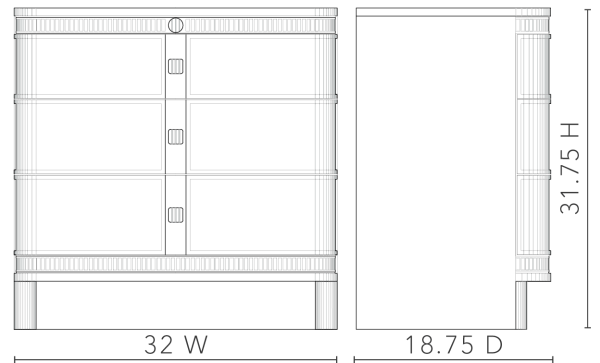

Sienna 3-Drawer Side Table, Glazed Whisper White

SIE-130-950-884

- 32W x 18.75D x 31.75H
- Clear Lacquered Painted and Glazed Open Pore Oak Wood and Veneers
- Antique Brass Finished Cast Metal
- Soft Close Undermount Glides, Stained Interior