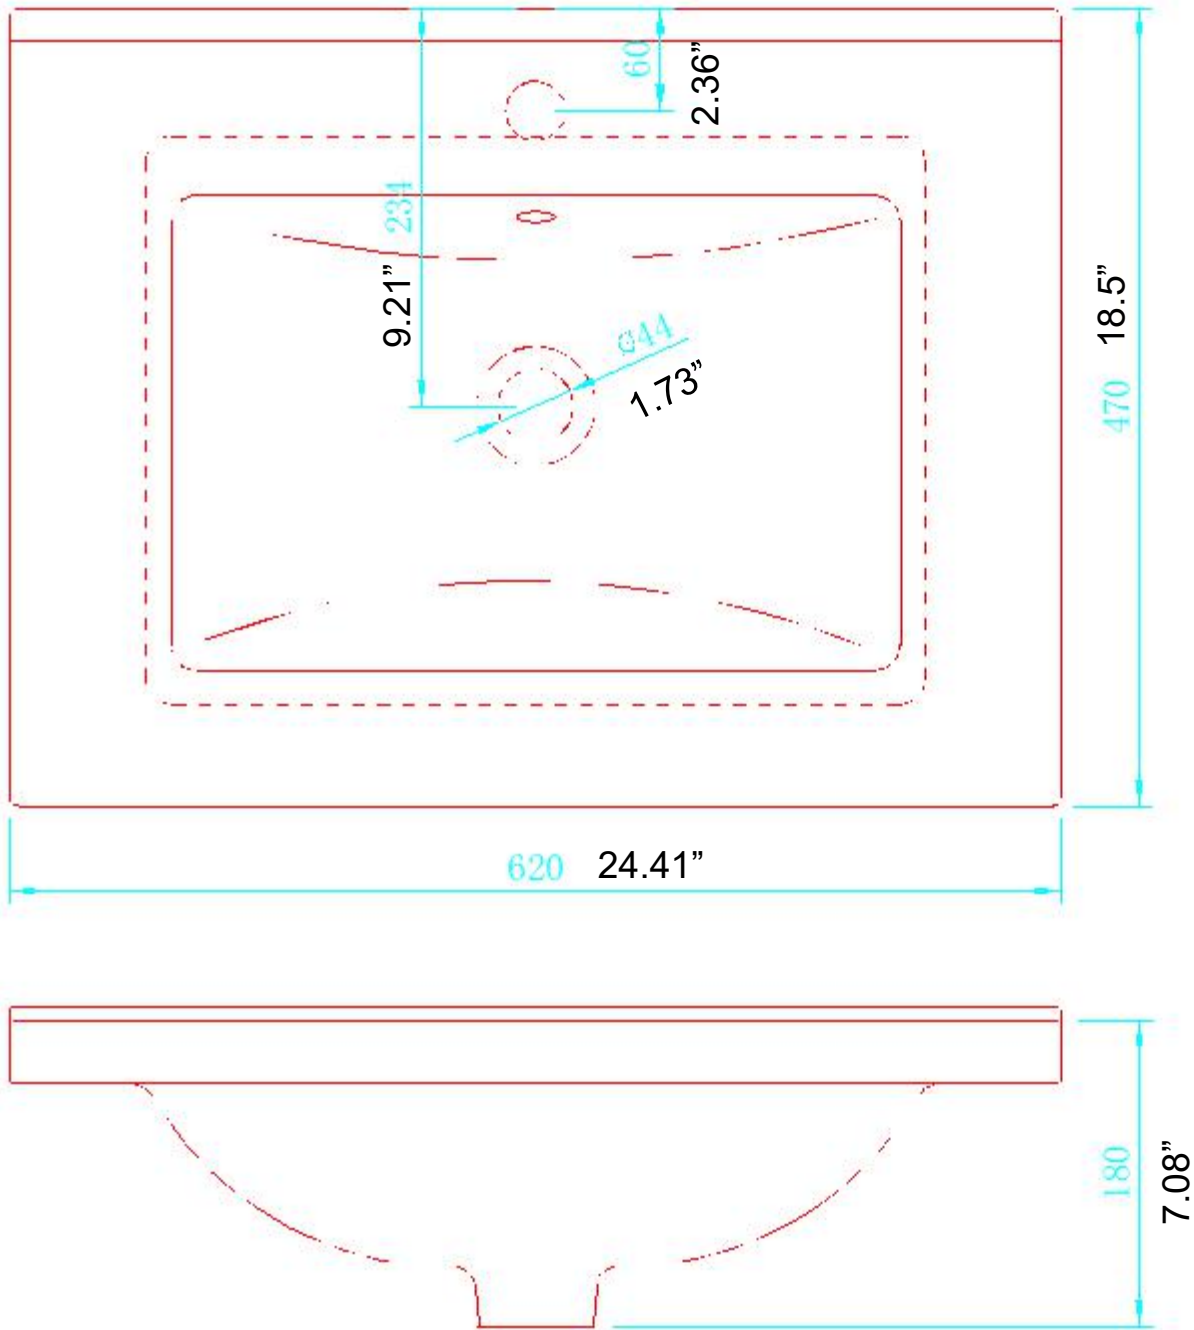

20" small parcel sink

24" small parcel sink