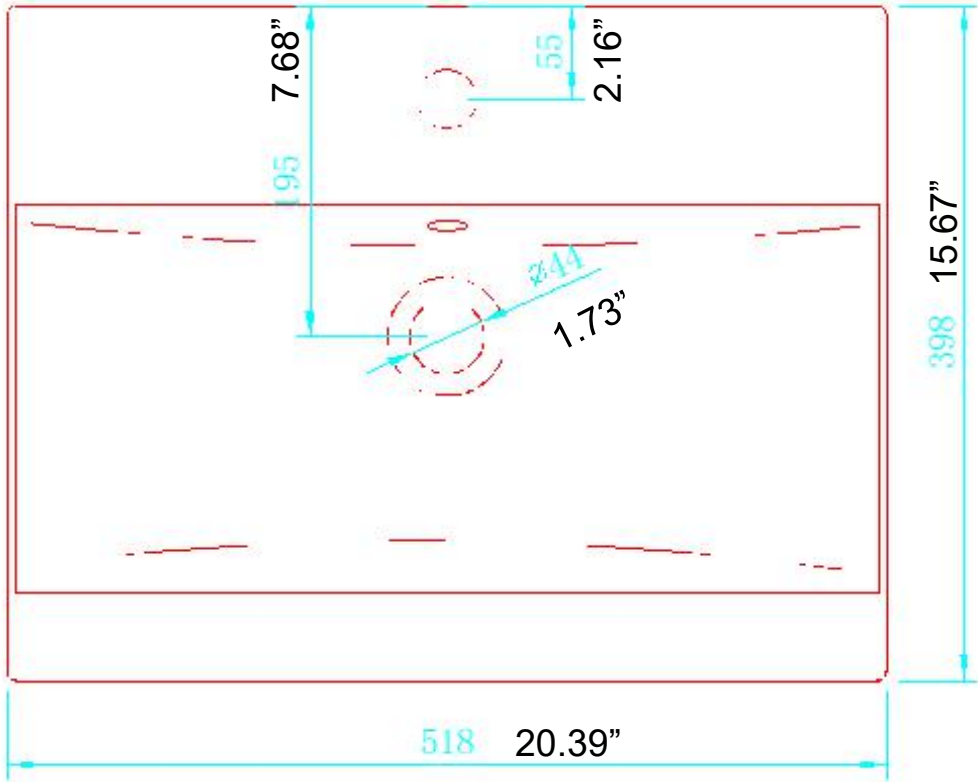

20" small parcel sink

24" small parcel sink