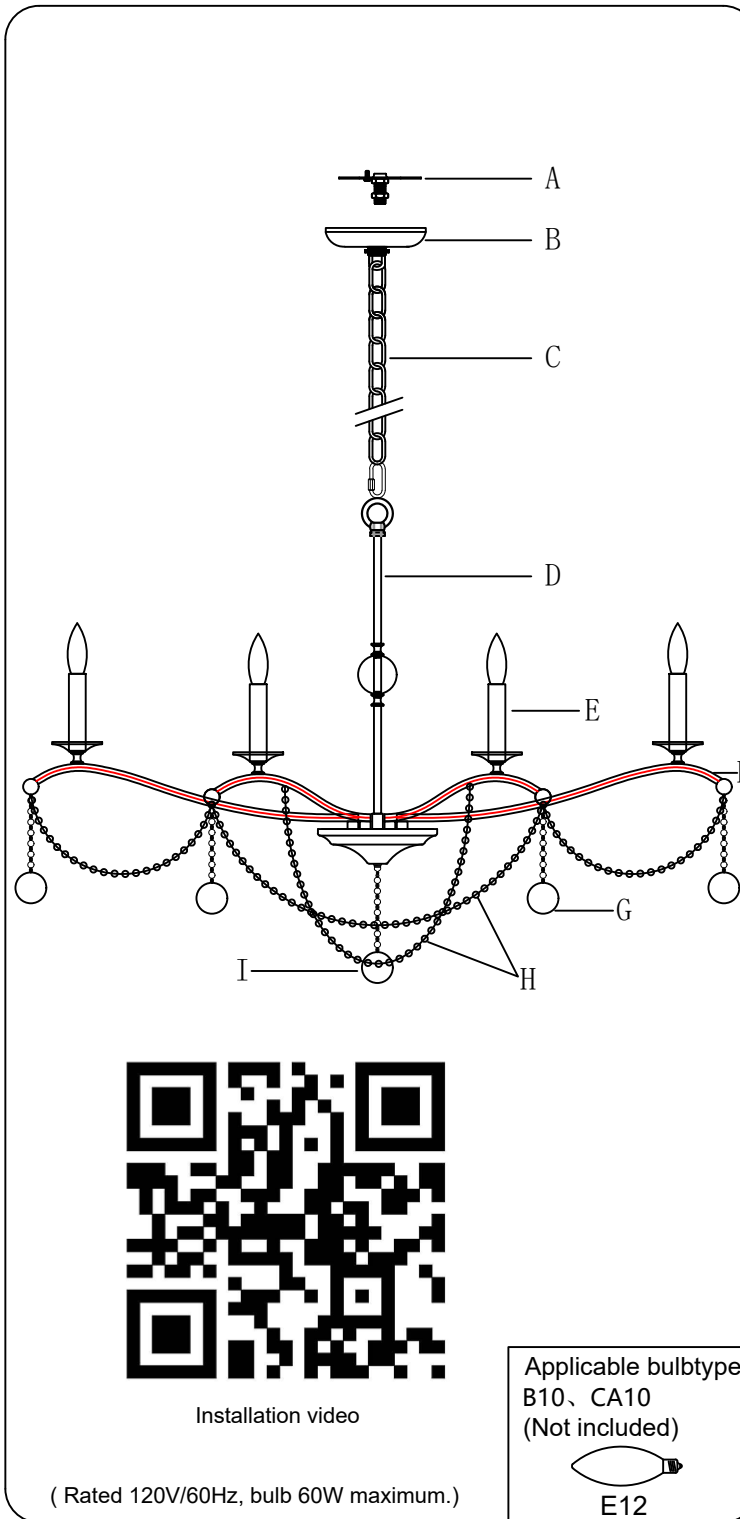

Assembly & Installation Instructions

Dear Customer :

Thank you for choosing us! We appreciate your business. Should you have any questions or encounter any issues, please don't hesitate to contact us. You can reach us via email at support@4modernhome.com or by calling 469-3126428. Our team is dedicated to ensuring your complete satisfaction with your purchase. We value your feedback, as it helps future customers in making informed decisions. We encourage you to share your experience by leaving a brief product review on the platform where you made the purchase. Once again, thank you for choosing us! Best regards!
[Support Team]

Warning: If any special control devices are used with this fixture, follow the instructions carefully to assure full compliance with N.E.C.requirements. If there are any questions, contact a qualified electric contractor.

Warning: California Residents Proposition 65 This product contains lead, a chemical known to the state of California to cause cancer and birth defects or other reproductive harm. Do not place the product in your mouth. Wash your hands after handling this product.

Caution: It is highly recommended to get an electrician to install this light. Please make sure to turn the electricity off at the main circuit breaker before beginning installation. All glass is fragile. Use care when handling glass component(s) and/or lamp(s).

WIRE CONNECTION DIAGRAM

Wires meeting safety standards are required to connect the electrical circuit.

CAUTION: Risk of fire

Please read all instructions carefully. Before you proceed to install, make sure that the power supply is turned off and remains off until installation is completed.

PARTS INCLUDED

Code	Part Description	QTY
A	Mounting Bracket	1 PCS
B	Canopy	1 PCS
C	Chain	1 PCS
D	Central Pipe	1 PCS
E	Metal Pipe	6 PCS
F	Lamp Arm	6 PCS
G	Crystal String 1	6 PCS
H	Crystal String 2	12 PCS
I	Crystal String 3	1 PCS