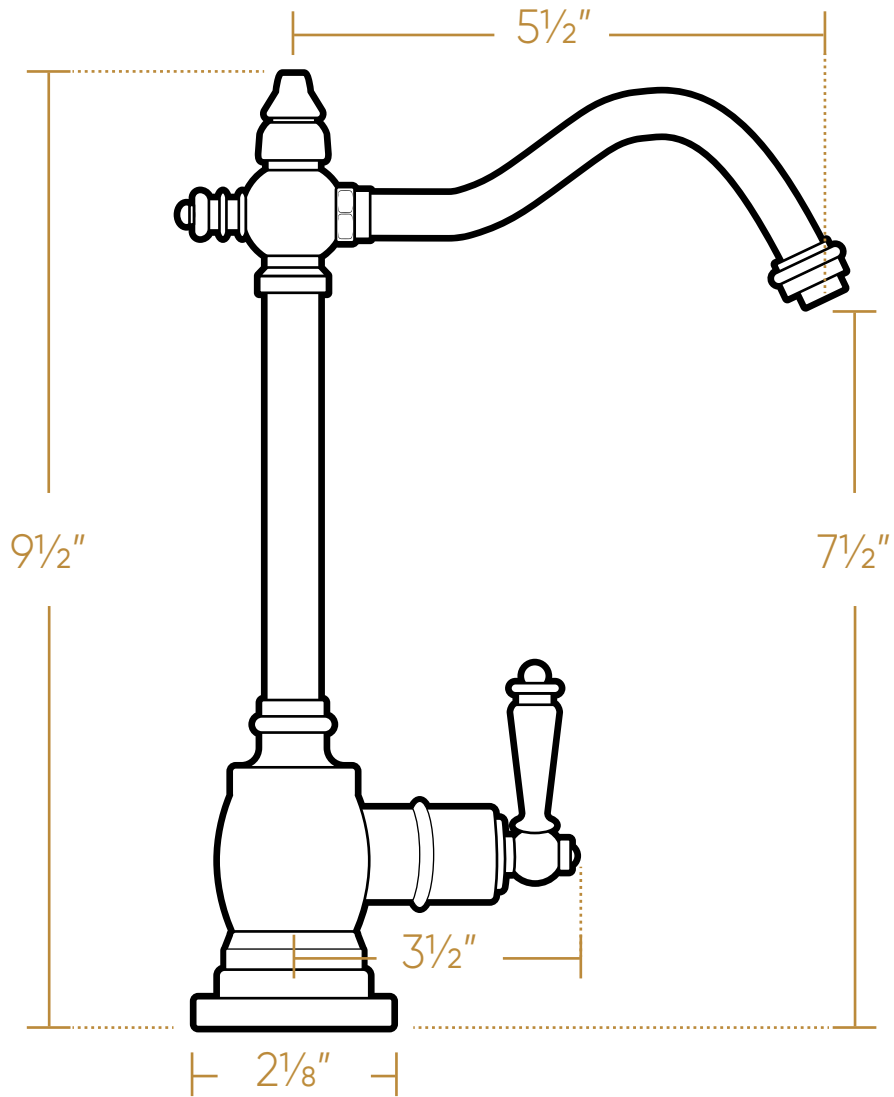

WHITEHAUS
COLLECTION

WHFH-C1006

SIDE

3 lb.

LIVE WITH STYLE!