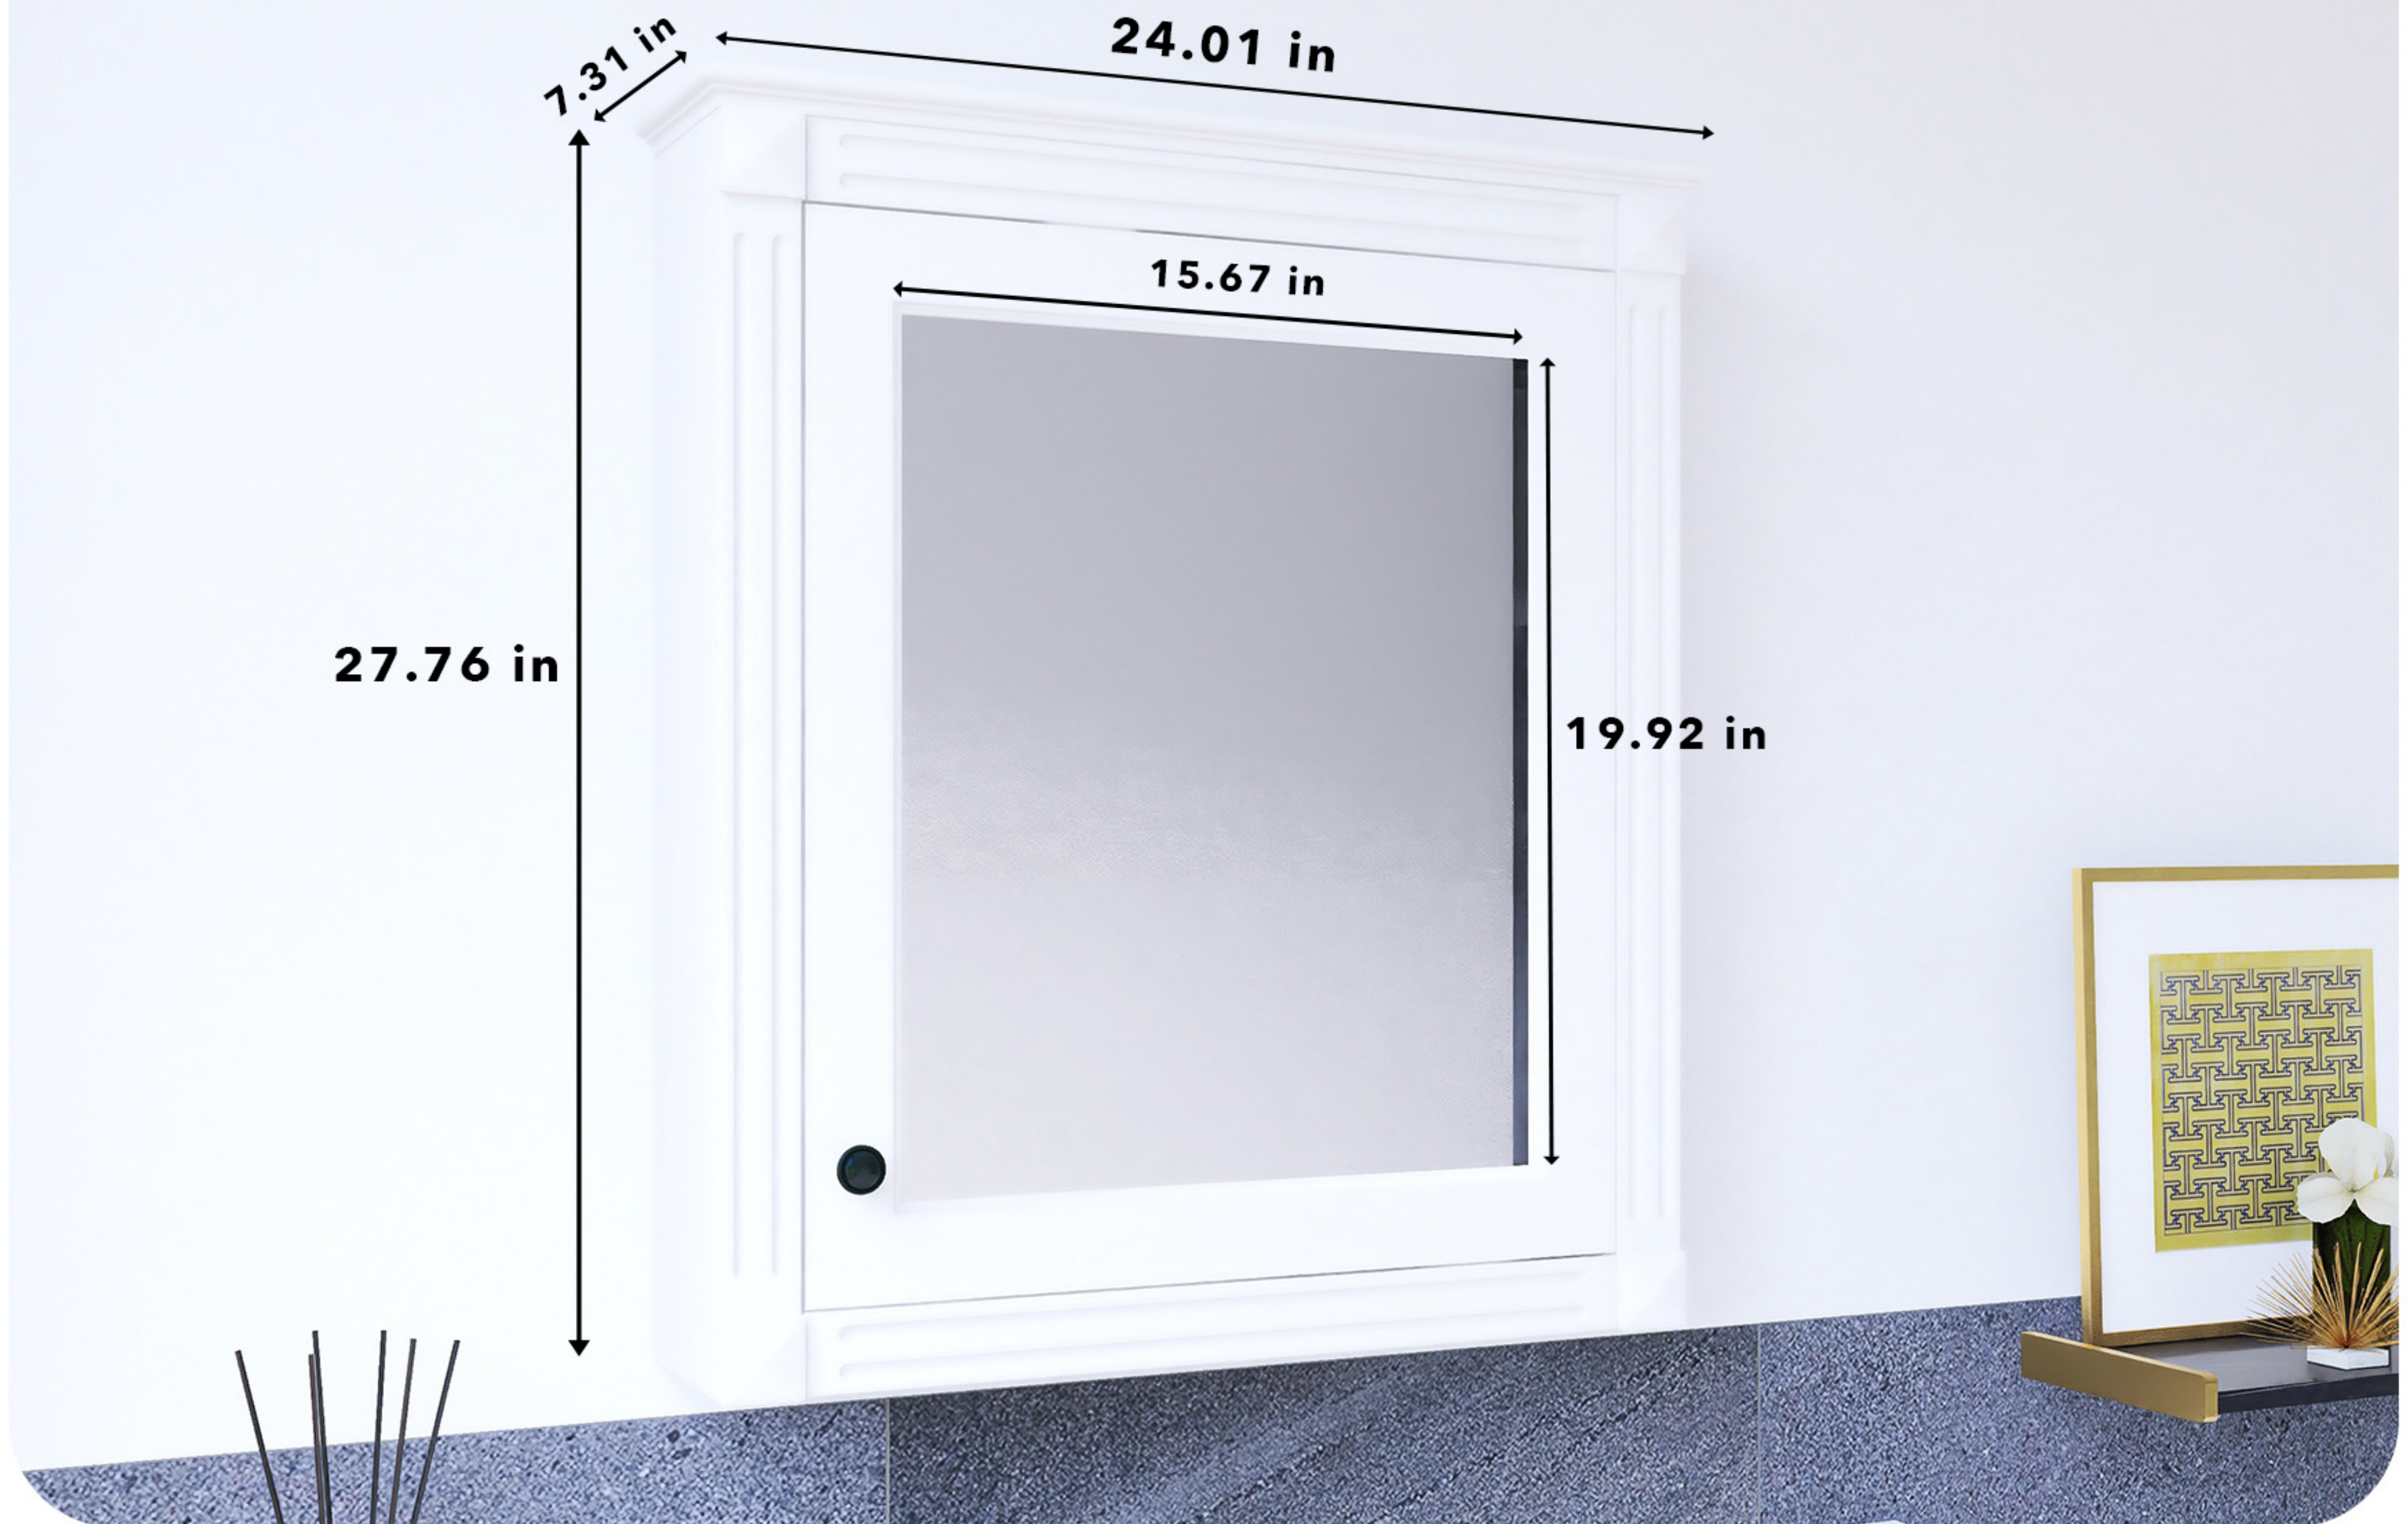

PRODUCT SIZE

CABINET MATERIAL: MDF+SOLID WOOD/ HANDLE (IRON)

MAIN COLOR: WHITE

MIRROR WIDTH: 15.67 in

MIRROR HIGHT: 19.92in

CABINET WIDTH: 24.01 in

CABINET WIDTH: 27.76 in