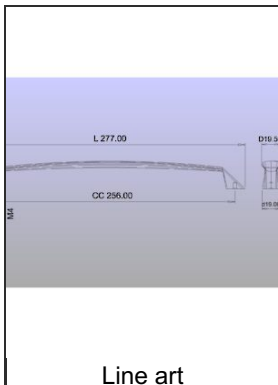

RELATED DOCUMENTS