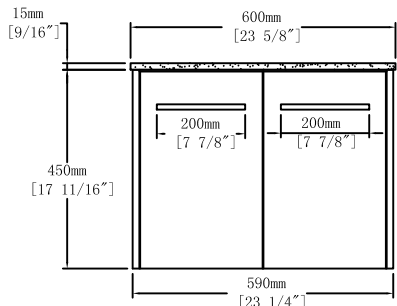

450mm  
[17 11/16\"/>

Top View

Front View

Back View

465mm  
[18 5/16\"/>

BA B321MO WH

BA B110MO WH

BA B101MO WH