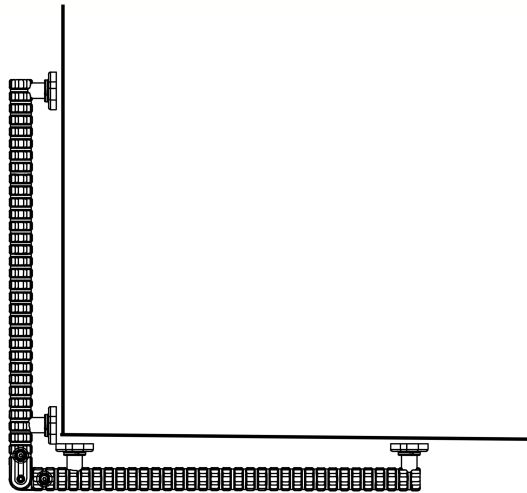

OUTSIDE CORNER WALL

INSIDE CORNER WALL

FLAT

NOTE: THIS GRAB BAR IS FULLY ANGLE ADJUSTABLE FOR ALL INSIDE & OUTSIDE CORNER WALLS AND CAN BE SET AT ANY ANGLE UP TO FLAT.

SG760W - WHITE & SG760B BLACK

ADA COMPLIANT

SG726TRW - WHITE

SG726TRB - BLACK