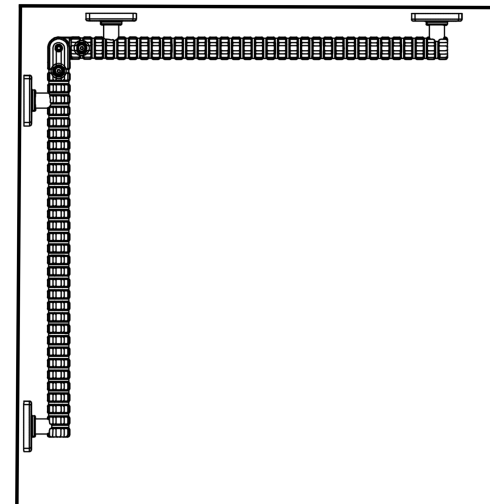

OUTSIDE CORNER WALL

INSIDE CORNER WALL

FLAT

NOTE: THIS GRAB BAR IS FULLY ANGLE ADJUSTABLE FOR ALL INSIDE & OUTSIDE CORNER WALLS AND CAN BE SET AT ANY ANGLE UP TO FLAT.

SG760W - WHITE & SG760B BLACK

ADA COMPLIANT

SG726TRW - WHITE

SG726TRB - BLACK