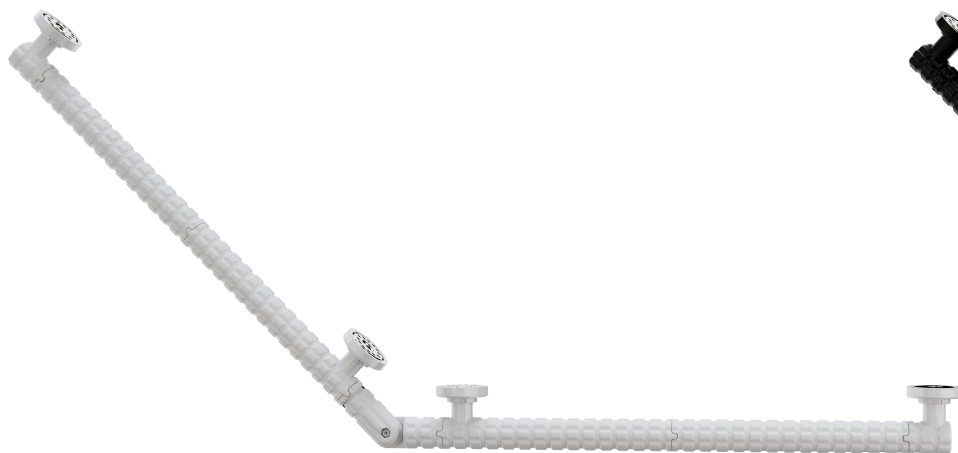

OUTSIDE CORNER WALL

INSIDE CORNER WALL

FLAT

NOTE: THIS GRAB BAR IS FULLY ANGLE ADJUSTABLE FOR ALL INSIDE & OUTSIDE CORNER WALLS AND CAN BE SET AT ANY ANGLE UP TO FLAT.

SG760W - WHITE & SG760B BLACK

ADA COMPLIANT

SG726TRW - WHITE

SG726TRB - BLACK