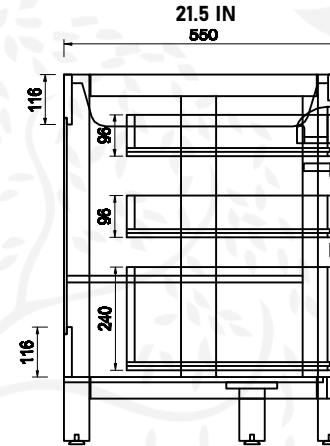

SONO-60D

WILLOW COLLECTIONS
SONOMA 60 IN DOUBLE SINK(S)
BATHROOM VANITY

DEEP DRAWER WITH BUILT-IN ORGANIZER
AND POWER STATION