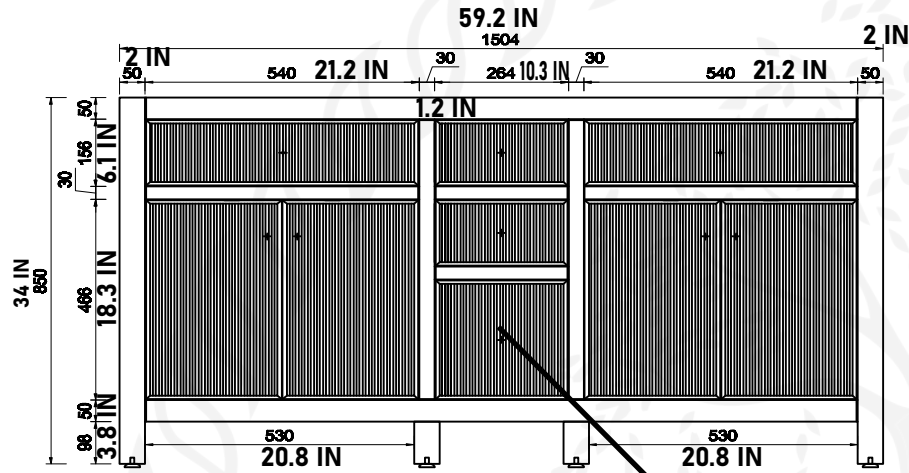

SONO-60D

WILLOW COLLECTIONS
SONOMA 60 IN DOUBLE SINK(S)
BATHROOM VANITY

DEEP DRAWER WITH BUILT-IN ORGANIZER
AND POWER STATION