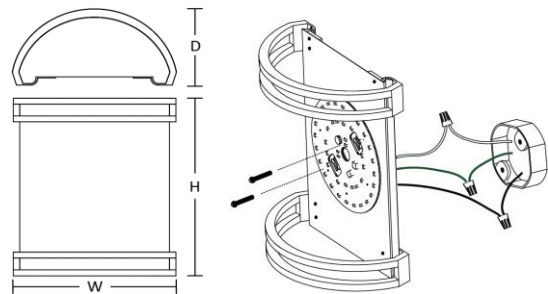

LED WALL SCNCE DIMMABLE

LED New Construction and Remodel ● Damp Location ● Dimmable ●

Specifications:

Description:

The light is a modern art deco influenced wall sconce. The brushed nickel finish gives it a cleaner industrialized look, making this wall sconce ideal for modern and traditional decors that use a clean and uncluttered design style. Use this in modern vanities or hallways.

Features:

Durable metal construction with an acrylic lens
Can be wall mounted horizontally or vertically

Performance:

Input Power	15W
Input Voltage	120V
Input Frequency	60Hz
Initial Lumens	1120
Deliver Lumens	900
CCT	3000K/4000K
CRI	90+
LPW	60
Life Hour	50,000 hrs
Warranty	3 years Limited
Dimension	9.5"x10.5"x4"
Certification	cETLus Classified. Damp Location
Accessories	P3 Connector × 3 Dia. 0.15" x 0.98" L Screw × 2

Image:

W=9.5" H=10.5" D=4"

Catalog Number:

Finish	Color Temp.	CRI	Voltage
Nickel	3000K	90+	120V
Black	3000K	90+	120V
Bronze	3000K	90+	120V
Nickel	4000K	90+	120V
Black	4000K	90+	120V
Bronze	4000K	90+	120V