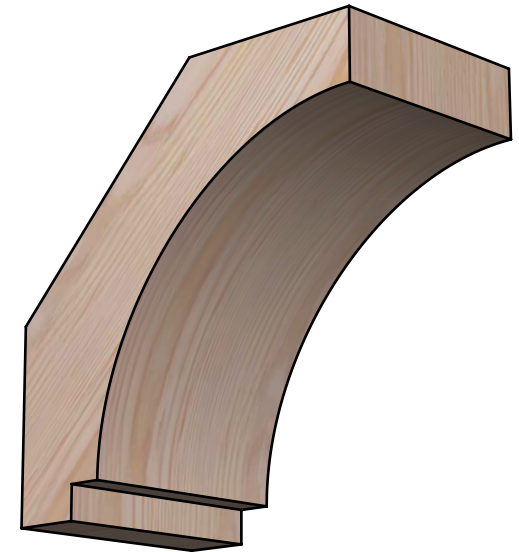

BRC06X10X10IMP00SDF

5 1/2"W X 10"D X 10"H IMPERIAL SMOOTH BRACE, DOUGLAS FIR

SIDE

FRONT

EKENA MILLWORK
2300 WEST MAIN ST.
CLARKSVILLE, TX 75426
TOLL FREE: 866-607-0453
WWW.EKENAMILLWORK.COM

NOTES

1. INSTALLATION TO BE COMPLETED IN ACCORDANCE WITH MANUFACTURER'S SPECIFICATIONS.
2. DRAWING MAY NOT BE TO SCALE
3. THIS DRAWING IS INTENDED FOR DESIGN AND PLANNING PURPOSES ONLY.
4. ALL INFORMATION CONTAINED HEREIN WAS CURRENT AT THE TIME OF DEVELOPMENT BUT MUST BE REVIEWED AND APPROVED BY THE PRODUCT MANUFACTURER TO BE CONSIDERED ACCURATE.
5. PRODUCTS ARE NOT KILN DRIED. THIS ITEM IS UNIQUE AND WILL CONTAIN THE NATURAL VARIATIONS THAT THE WOOD SPECIES OFFERS. THIS MAY RESULT IN VARIATIONS UP TO 1/4"