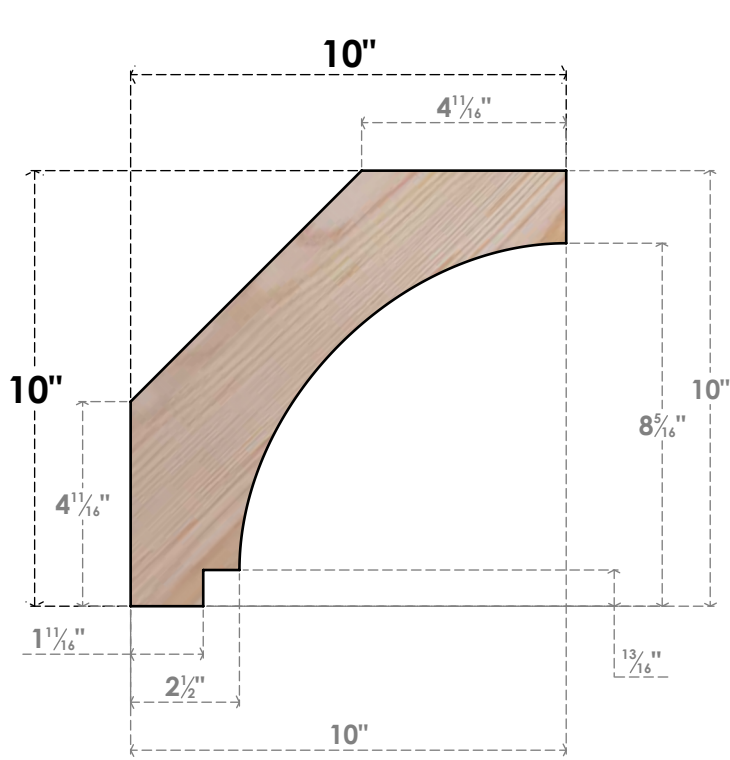

BRC06X10X10IMP00SDF

5 1/2"W X 10"D X 10"H IMPERIAL SMOOTH BRACE, DOUGLAS FIR

SIDE

FRONT

EKENA MILLWORK
2300 WEST MAIN ST.
CLARKSVILLE, TX 75426
TOLL FREE: 866-607-0453
WWW.EKENAMILLWORK.COM

NOTES

1. INSTALLATION TO BE COMPLETED IN ACCORDANCE WITH MANUFACTURER'S SPECIFICATIONS.
2. DRAWING MAY NOT BE TO SCALE
3. THIS DRAWING IS INTENDED FOR DESIGN AND PLANNING PURPOSES ONLY.
4. ALL INFORMATION CONTAINED HEREIN WAS CURRENT AT THE TIME OF DEVELOPMENT BUT MUST BE REVIEWED AND APPROVED BY THE PRODUCT MANUFACTURER TO BE CONSIDERED ACCURATE.
5. PRODUCTS ARE NOT KILN DRIED. THIS ITEM IS UNIQUE AND WILL CONTAIN THE NATURAL VARIATIONS THAT THE WOOD SPECIES OFFERS. THIS MAY RESULT IN VARIATIONS UP TO 1/4"