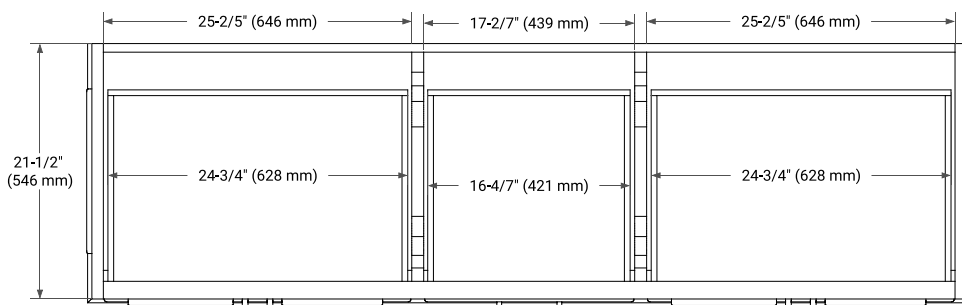

STAFFORD 72" DOUBLE SINK BASE CABINET

BASE CABINET DIMENSIONS

72" W x 21.5" D x 34.5" H

FEATURES

- Solid wood frame & plywood panels
- Dovetail drawers and joints
- Soft closing doors & drawers

HARDWARE FINISHES*

White Grey Midnight Blue

FRONT VIEW

SIDE VIEW

PLAN VIEW

72" DOUBLE RECTANGLE SINK COUNTERTOP WITH 1.5 IN. THICKNESS

ARIEL

OVERALL DIMENSIONS

72.25" W x 22" D x 1.5" H

COUNTERTOP PLAN VIEW

EDGE SIDE VIEW

THREE DIMENSIONAL COUNTERTOP VIEW