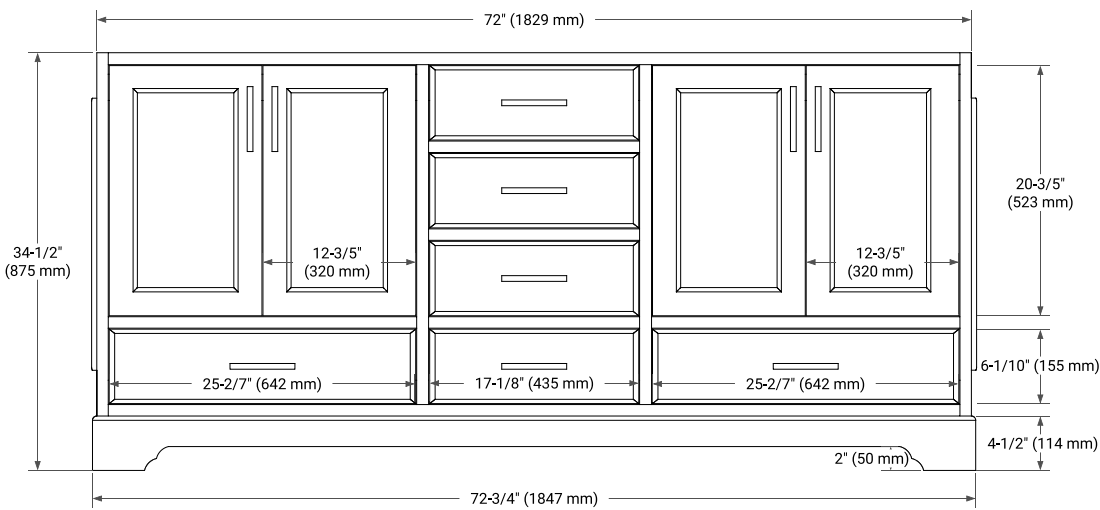

STAFFORD 72" DOUBLE SINK BASE CABINET

BASE CABINET DIMENSIONS

72" W x 21.5" D x 34.5" H

FEATURES

- Solid wood frame & plywood panels
- Dovetail drawers and joints
- Soft closing doors & drawers

HARDWARE FINISHES*

White Grey Midnight Blue

FRONT VIEW

SIDE VIEW

PLAN VIEW

72" DOUBLE RECTANGLE SINK COUNTERTOP WITH 1.5 IN. THICKNESS

ARIEL

OVERALL DIMENSIONS

72.25" W x 22" D x 1.5" H

COUNTERTOP OPTIONS

Carrara White Quartz

FEATURES

- Solid countertop with mitered edges & seams
- Undermount white rectangular sink
- Pre-drilled for 8" widespread faucet

INCLUDED

- Countertop
- Matching Backsplash
- Rectangle Sinks

COUNTERTOP PLAN VIEW

EDGE SIDE VIEW

THREE DIMENSIONAL COUNTERTOP VIEW