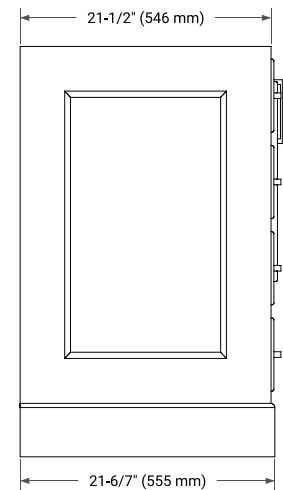

STAFFORD 72" DOUBLE SINK BASE CABINET

BASE CABINET DIMENSIONS

72" W x 21.5" D x 34.5" H

FEATURES

- Solid wood frame & plywood panels
- Dovetail drawers and joints
- Soft closing doors & drawers

HARDWARE FINISHES*

White Grey Midnight Blue

FRONT VIEW

SIDE VIEW

PLAN VIEW

72" DOUBLE RECTANGLE SINK COUNTERTOP WITH 1.5 IN. THICKNESS

ARIEL

OVERALL DIMENSIONS

72.25" W x 22" D x 1.5" H

COUNTERTOP PLAN VIEW

EDGE SIDE VIEW

THREE DIMENSIONAL COUNTERTOP VIEW