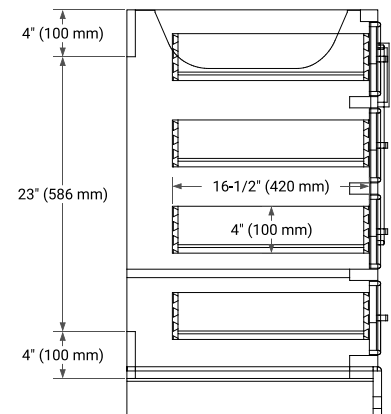

STAFFORD 72" DOUBLE SINK BASE CABINET

BASE CABINET DIMENSIONS

72" W x 21.5" D x 34.5" H

FEATURES

- Solid wood frame & plywood panels
- Dovetail drawers and joints
- Soft closing doors & drawers

HARDWARE FINISHES*

White Grey Midnight Blue

FRONT VIEW

SIDE VIEW

PLAN VIEW

72" DOUBLE RECTANGLE SINK COUNTERTOP WITH 1.5 IN. THICKNESS

ARIEL

OVERALL DIMENSIONS

72.25" W x 22" D x 1.5" H

COUNTERTOP OPTIONS

Carrara White Quartz

FEATURES

- Solid countertop with mitered edges & seams
- Undermount white rectangular sink
- Pre-drilled for 8" widespread faucet

INCLUDED

- Countertop
- Matching Backsplash
- Rectangle Sinks

COUNTERTOP PLAN VIEW

EDGE SIDE VIEW

THREE DIMENSIONAL COUNTERTOP VIEW