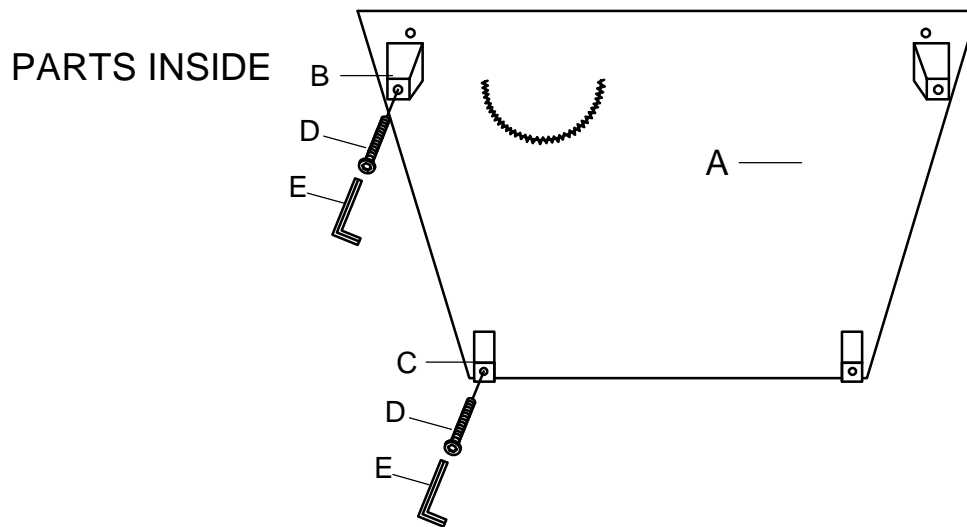

ASSEMBLY INSTRUCTION ACCENT CHAIR

STEP # 1

STEP # 2