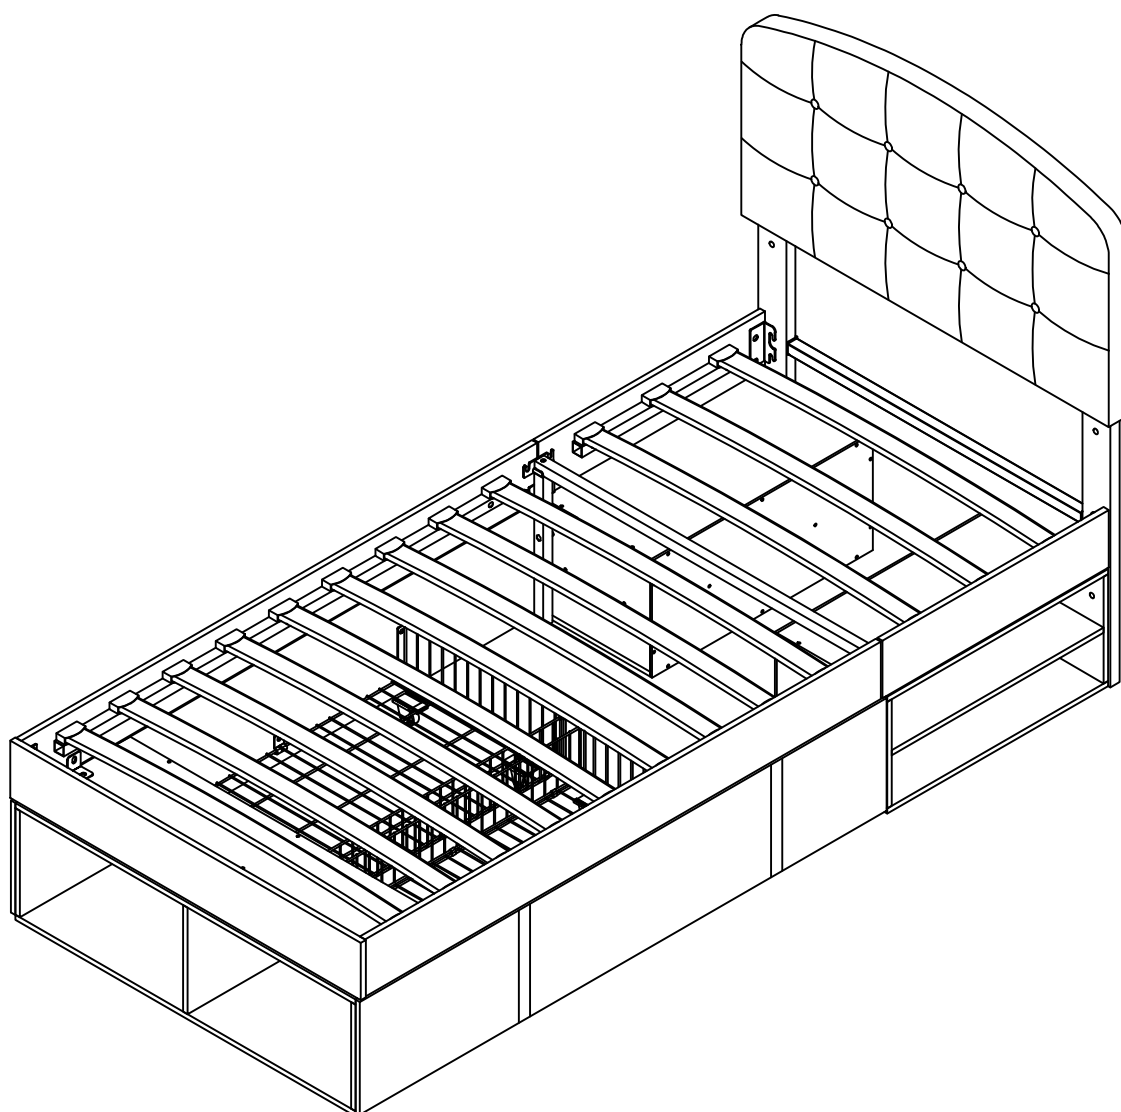

**Montageanleitung | Instructions de montage
Assembly Instructions | Instrucciones de montaje**

90*190CM

English**IMPORTANT ! KEEP FOR FUTURE REFERENCE : READ CAREFULLY**

- To be assembled by an adult. Assembly must be checked by an adult before use
- WARNING ! Keep all screws, small parts and plastic bags out of the reach of children
- Properly identify all parts before assembling
- Never use your item if any of its parts are broken or missing
- Should any problems arise, please contact our After Sales Service
- Manufacturer's instructions shall be followed at all times
- Care: Clean with a soft, dry cloth. In case of larger stains, carefully rub with a slightly damp, non-abrasive sponge
- Avoid the risk of fire by not placing furniture near sources of ignition or hot items
- Do not jump on the bed