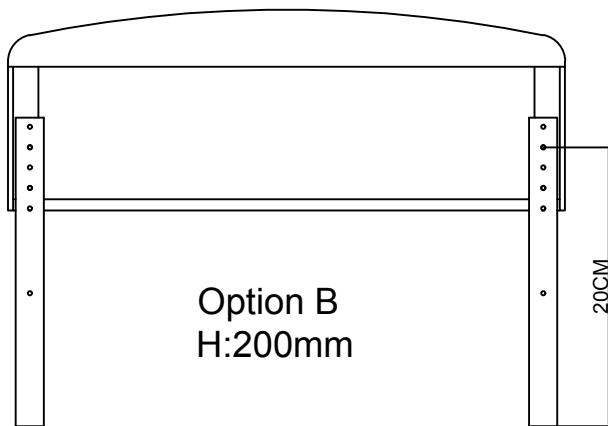

M6*14mm

2X

12

X1*4

M8*50mm

Y*4

∅22*∅8.5

Option A / B / C
Recommended Mattress Height 15/20/25CM

13

14

X5*2

M8*16mm

15

X2*10

M8*40mm

16

X4*4

M8*18mm

X5*12

M8*16mm

17

X3*4
M8*25mm

X5*2
M8*16mm

18