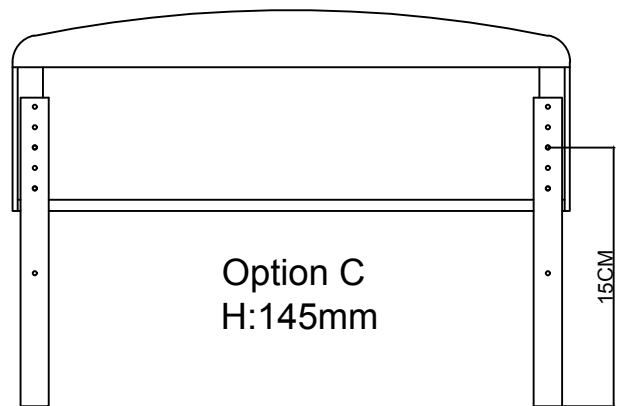

M6*14mm

2X

12

X1*4

M8*50mm

Y*4

∅22*∅8.5

Option A / B / C
Recommended Mattress Height 15/20/25CM

13

14

X5*2

M8*16mm

15

X2*10

M8*40mm

16

X4*4

M8*18mm

X5*12

M8*16mm

17

X3*4
M8*25mm

X5*2
M8*16mm

18