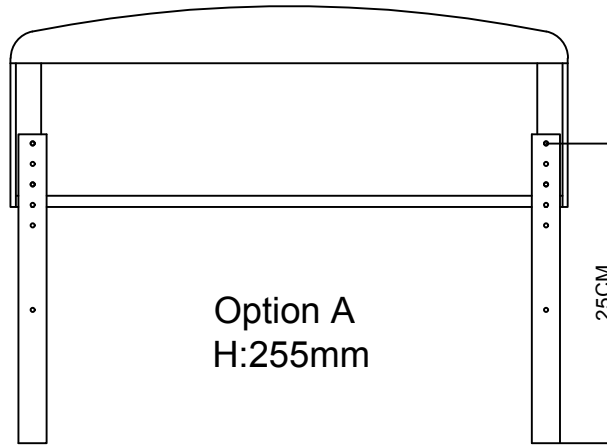

M6*14mm

2X

12

X1*4

M8*50mm

Y*4

∅22*∅8.5

Option A / B / C
Recommended Mattress Height 15/20/25CM

13

14

X5*2

M8*16mm

15

X2*10

M8*40mm

16

X4*4

M8*18mm

X5*12

M8*16mm

17

X3*4
M8*25mm

X5*2
M8*16mm

18

X5*6
M8*16mm

M8*18mm

M8*16mm

M8*10mm

19 X2*2
M8*40mm

20 X2*4
M8*40mm

21

22