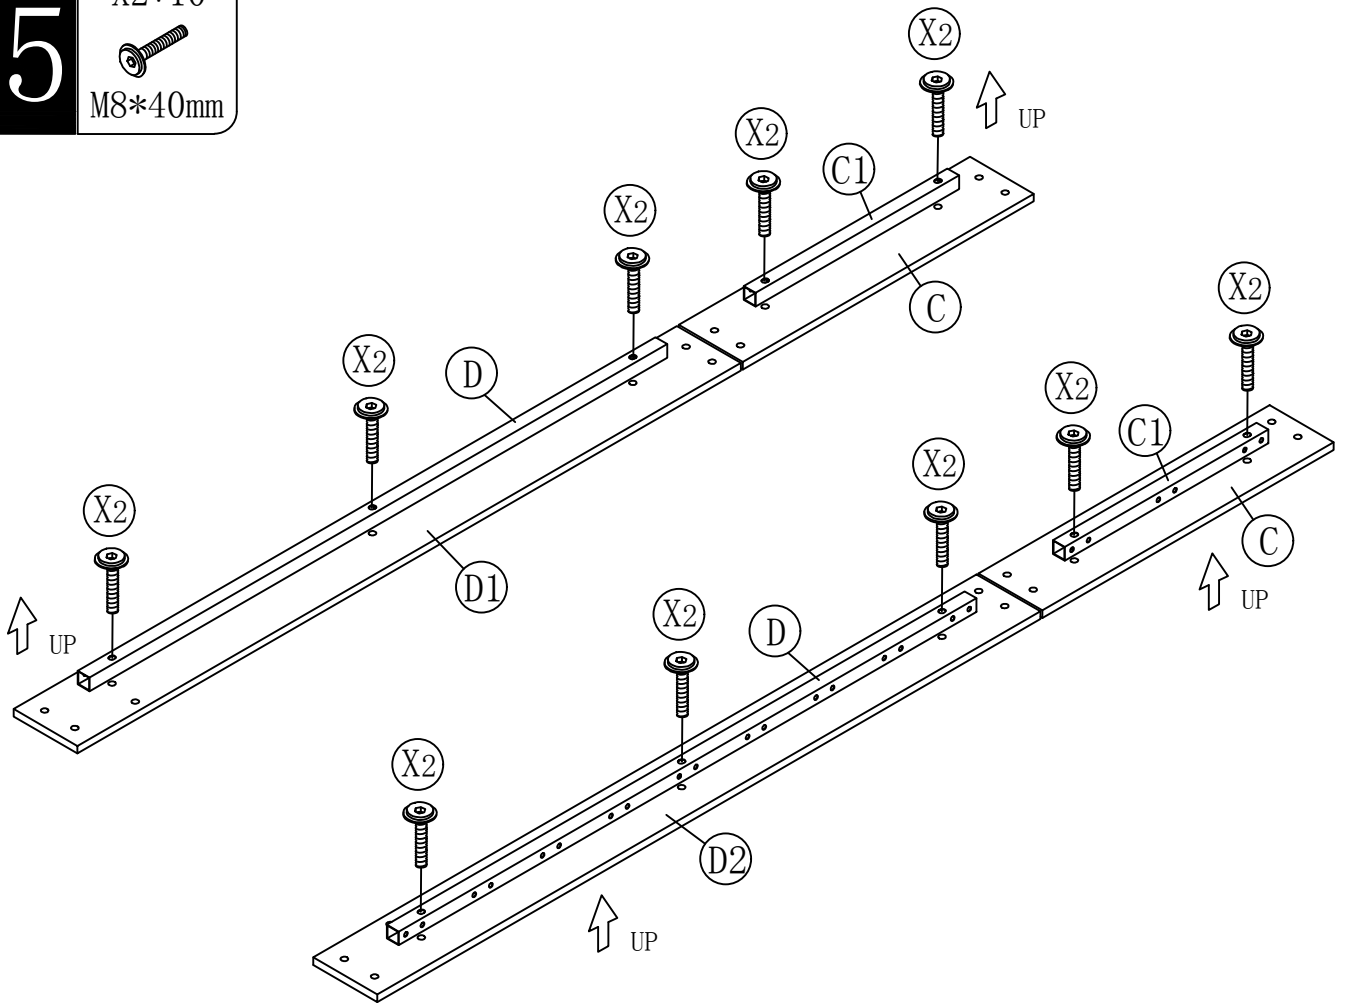

M6*14mm

2X

12

X1*4

M8*50mm

Y*4

∅22*∅8.5

Option A / B / C
Recommended Mattress Height 15/20/25CM

13

14

X5*2

M8*16mm

15

X2*10

M8*40mm

16

X4*4

M8*18mm

X5*12

M8*16mm

17

X3*4
M8*25mm

X5*2
M8*16mm

18

X5*6
M8*16mm

M8*18mm

M8*16mm

M8*10mm

19 X2*2
M8*40mm

20 X2*4
M8*40mm

21

22