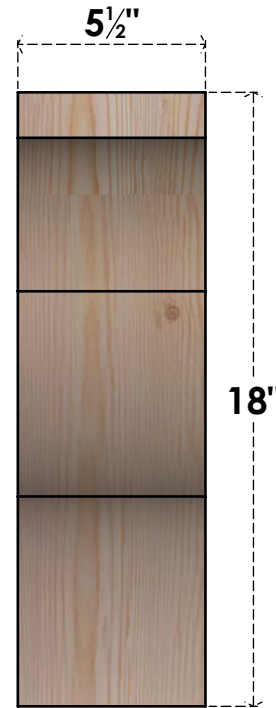

# BRC06X14X18FST00SDF

5 1/2"W X 14"D X 18"H FUNSTON SMOOTH BRACE, DOUGLAS FIR

**SIDE**

**FRONT**

EKENA MILLWORK  
 2300 WEST MAIN ST.  
 CLARKSVILLE, TX 75426  
 TOLL FREE: 866-607-0453  
 WWW.EKENAMILLWORK.COM