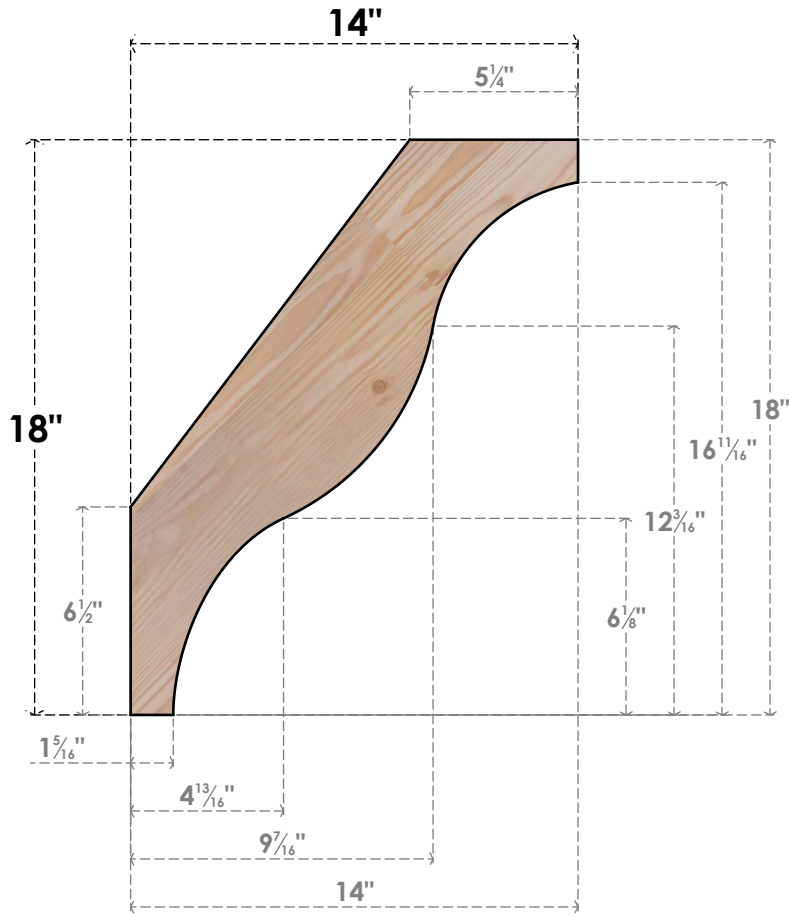

# BRC06X14X18FST00SDF

5 1/2"W X 14"D X 18"H FUNSTON SMOOTH BRACE, DOUGLAS FIR

**SIDE**

**FRONT**

EKENA MILLWORK  
 2300 WEST MAIN ST.  
 CLARKSVILLE, TX 75426  
 TOLL FREE: 866-607-0453  
 WWW.EKENAMILLWORK.COM

**NOTES**

1. INSTALLATION TO BE COMPLETED IN ACCORDANCE WITH MANUFACTURER'S SPECIFICATIONS.
2. DRAWING MAY NOT BE TO SCALE
3. THIS DRAWING IS INTENDED FOR DESIGN AND PLANNING PURPOSES ONLY.
4. ALL INFORMATION CONTAINED HEREIN WAS CURRENT AT THE TIME OF DEVELOPMENT BUT MUST BE REVIEWED AND APPROVED BY THE PRODUCT MANUFACTURER TO BE CONSIDERED ACCURATE.
5. PRODUCTS ARE NOT KILN DRIED. THIS ITEM IS UNIQUE AND WILL CONTAIN THE NATURAL VARIATIONS THAT THE WOOD SPECIES OFFERS. THIS MAY RESULT IN VARIATIONS UP TO 1/4"