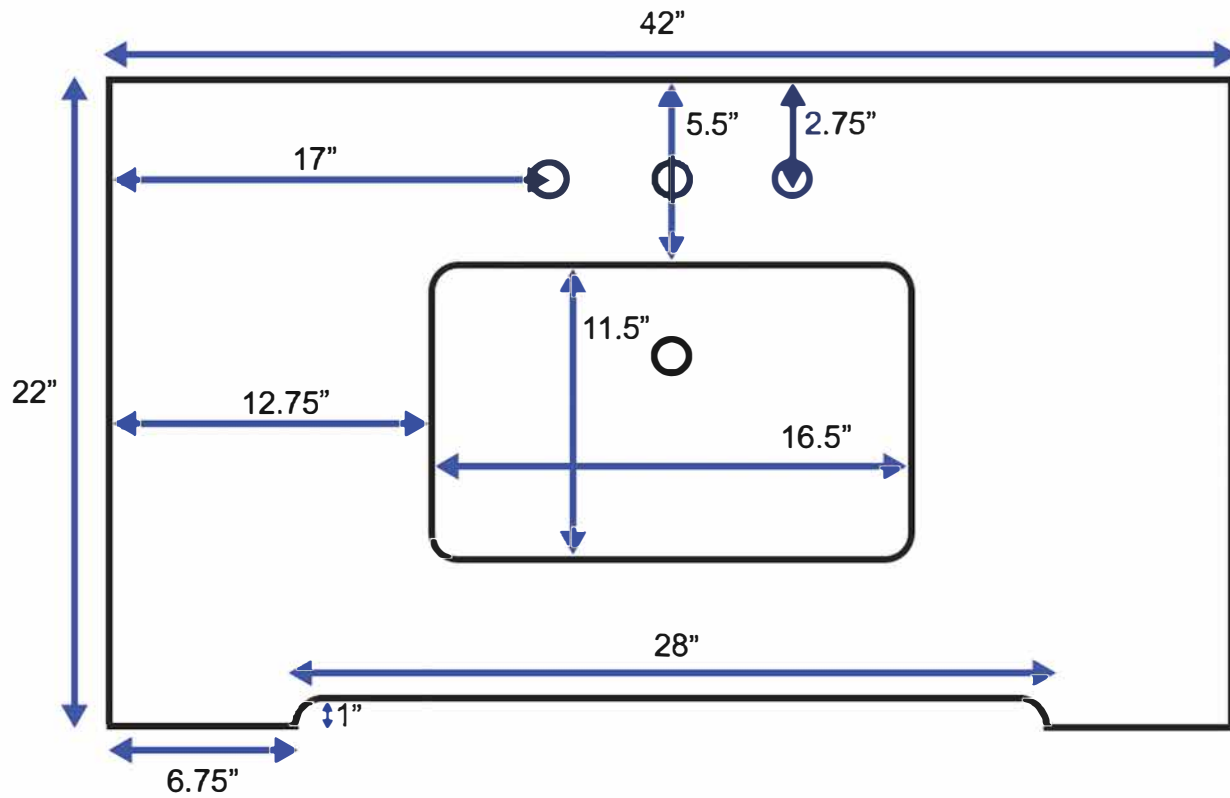

# 42-inch Bath Vanity (Top View)

All measurements are approximate and rounded to the nearest quarter-inch. Please allow for a slight margin of error.