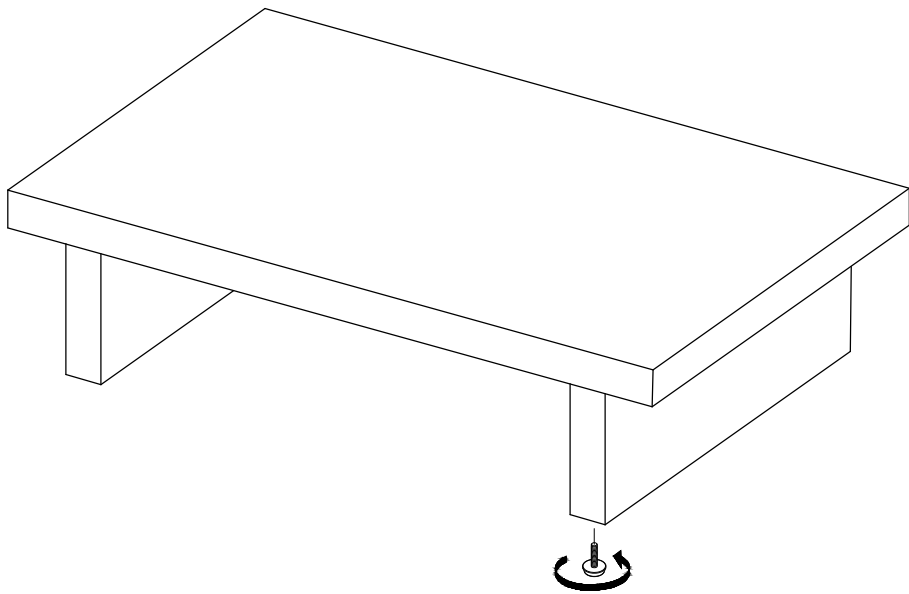

ASSEMBLY INSTRUCTION FOR

MODEL: Outdoor Coffee Table

HARDWARE LIST

A		Bolts	M8x25mm	24 (12 already on top)
B		Flat Washer	8x21mm	12
C		Lock Washer	8x12mm	12
D		Key K5		1

Adjustable Leveler