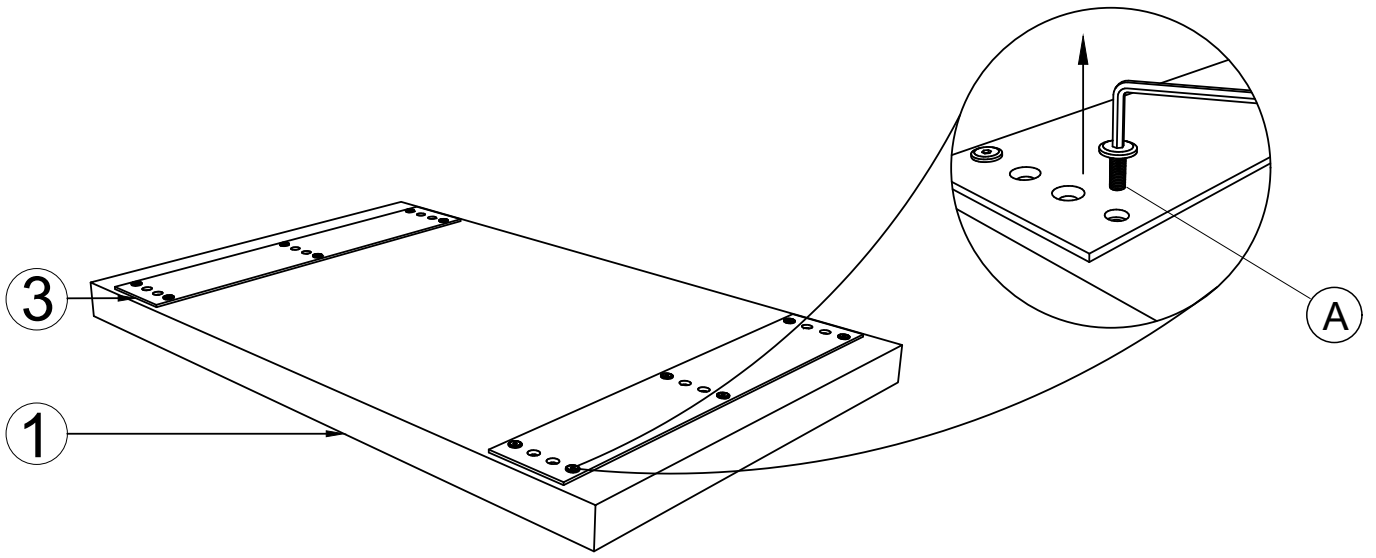

ASSEMBLY INSTRUCTION FOR

MODEL: Outdoor Coffee Table

HARDWARE LIST

A		Bolts	M8x25mm	24 (12 already on top)
B		Flat Washer	8x21mm	12
C		Lock Washer	8x12mm	12
D		Key K5		1

Adjustable Leveler