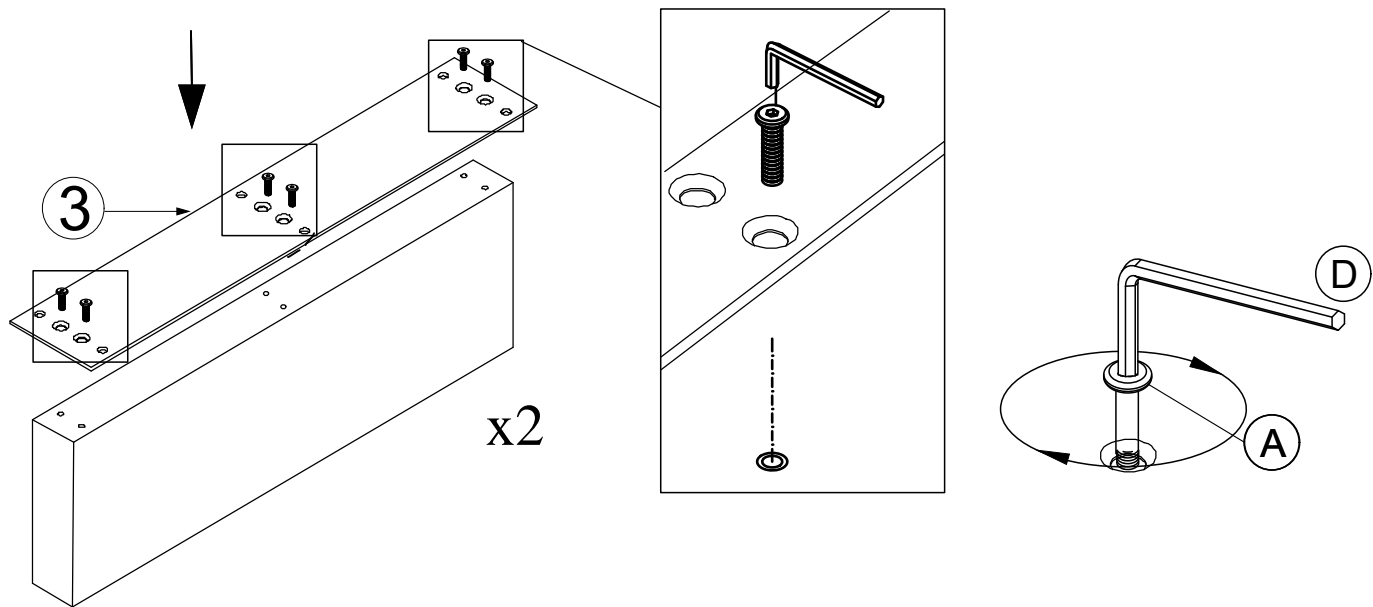

ASSEMBLY INSTRUCTION FOR

MODEL: Outdoor Coffee Table

HARDWARE LIST

A		Bolts	M8x25mm	24 (12 already on top)
B		Flat Washer	8x21mm	12
C		Lock Washer	8x12mm	12
D		Key K5		1

Adjustable Leveler