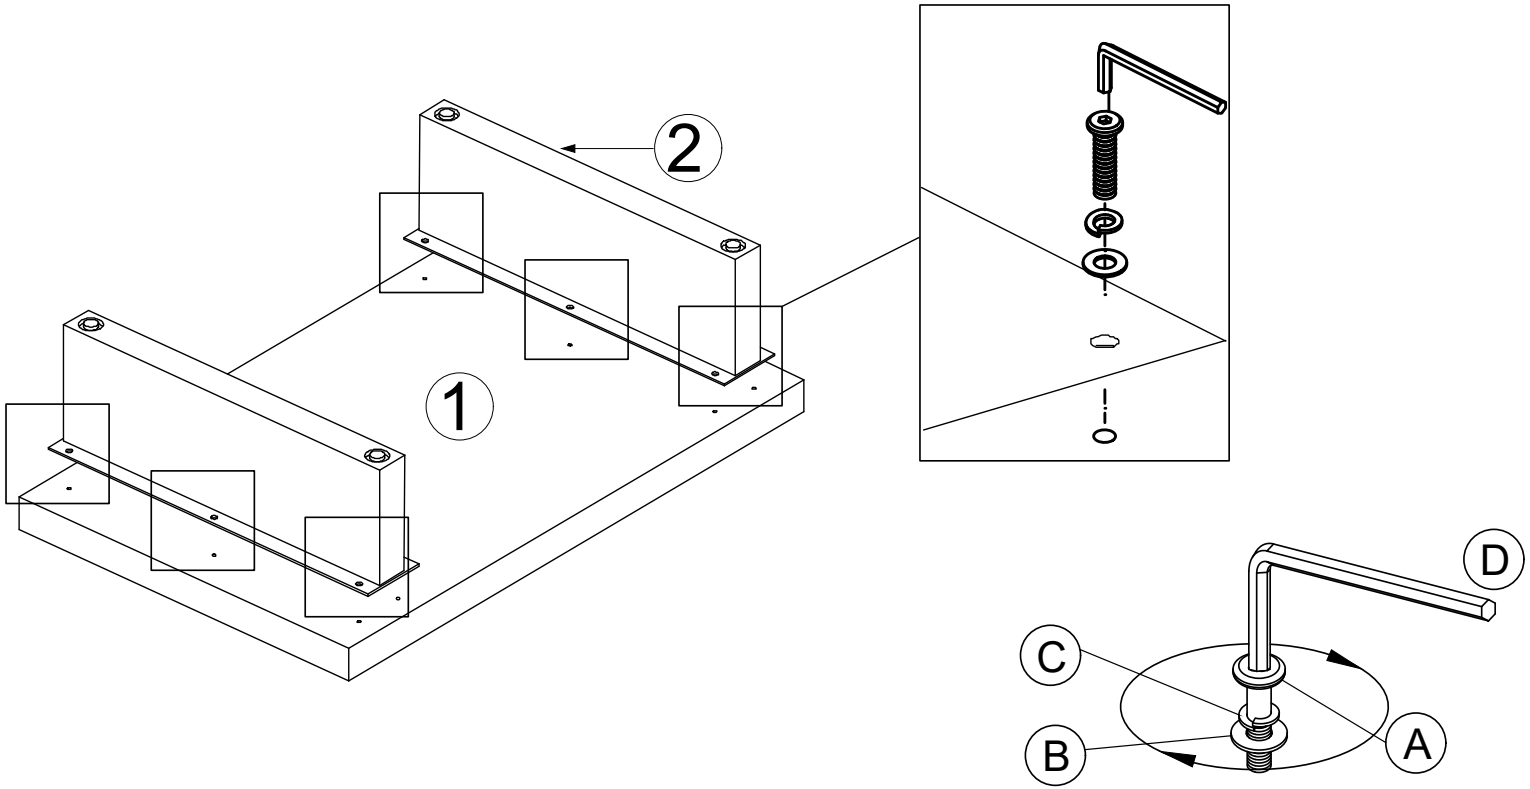

ASSEMBLY INSTRUCTION FOR

MODEL: Outdoor Coffee Table

HARDWARE LIST

A		Bolts	M8x25mm	24 (12 already on top)
B		Flat Washer	8x21mm	12
C		Lock Washer	8x12mm	12
D		Key K5		1

Adjustable Leveler