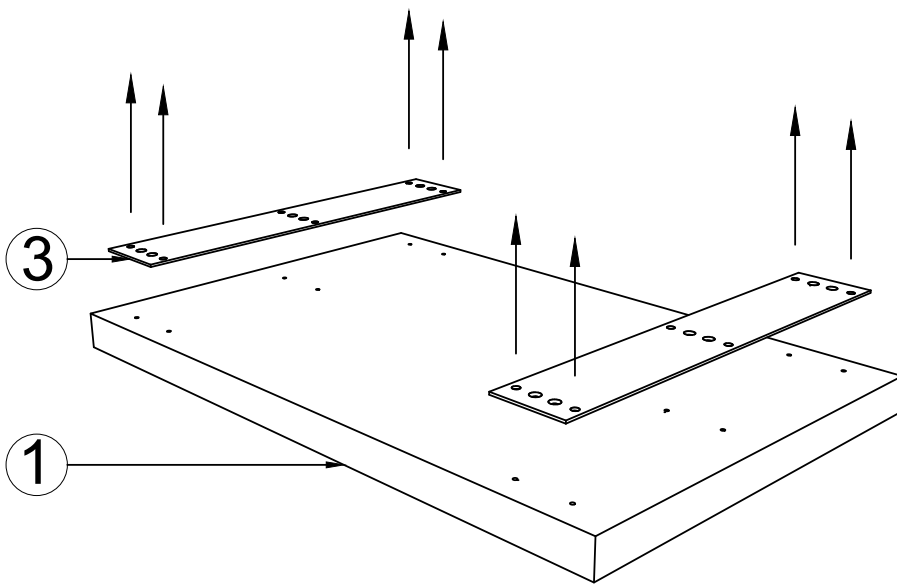

ASSEMBLY INSTRUCTION FOR

MODEL: Outdoor Coffee Table

HARDWARE LIST

A		Bolts	M8x25mm	24 (12 already on top)
B		Flat Washer	8x21mm	12
C		Lock Washer	8x12mm	12
D		Key K5		1

Adjustable Leveler