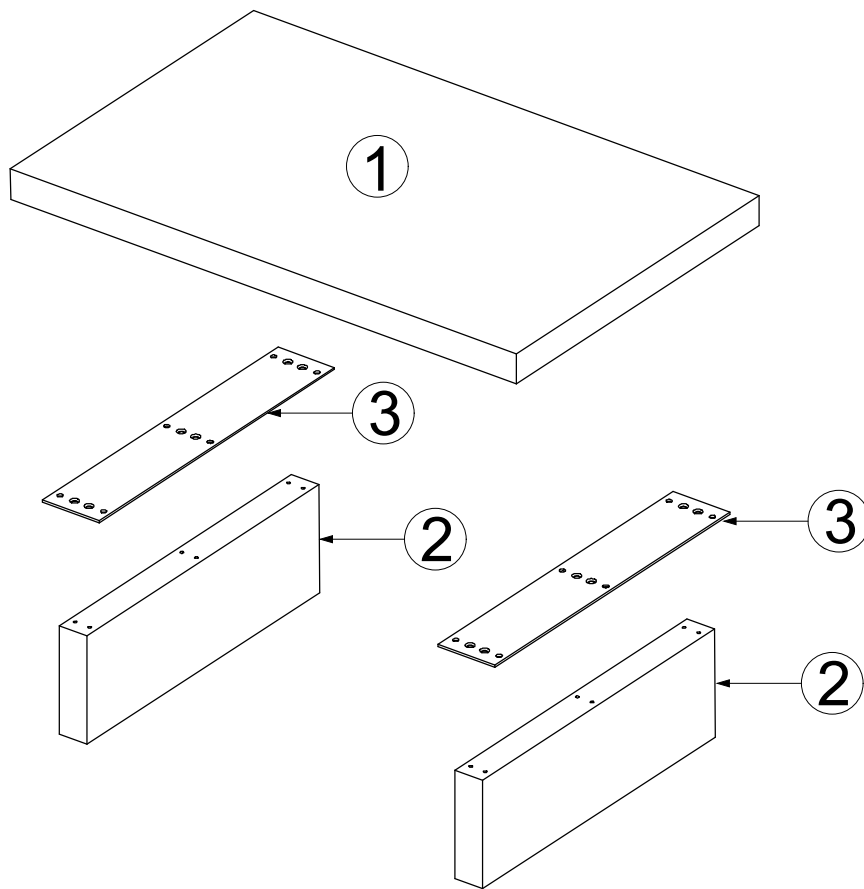

ASSEMBLY INSTRUCTION FOR

MODEL: Outdoor Coffee Table

HARDWARE LIST

A		Bolts	M8x25mm	24 (12 already on top)
B		Flat Washer	8x21mm	12
C		Lock Washer	8x12mm	12
D		Key K5		1

Adjustable Leveler