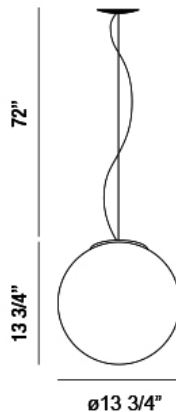

### Product Details

Item No.	:	30448-032
Finish	:	Chrome
Shade	:	Smoke
Diameter	:	13.75"
Height	:	13.75"
Est. Weight	:	11 lbs
Approval	:	cETLus

### TECHNICAL DETAILS

Hanging Support Type	:	Aircraft Cable
Aircraft Cable Length	:	72"
Power Wire Length	:	72"

Spherical hand blown glass rippled stamped and suspended from a chrome canopy