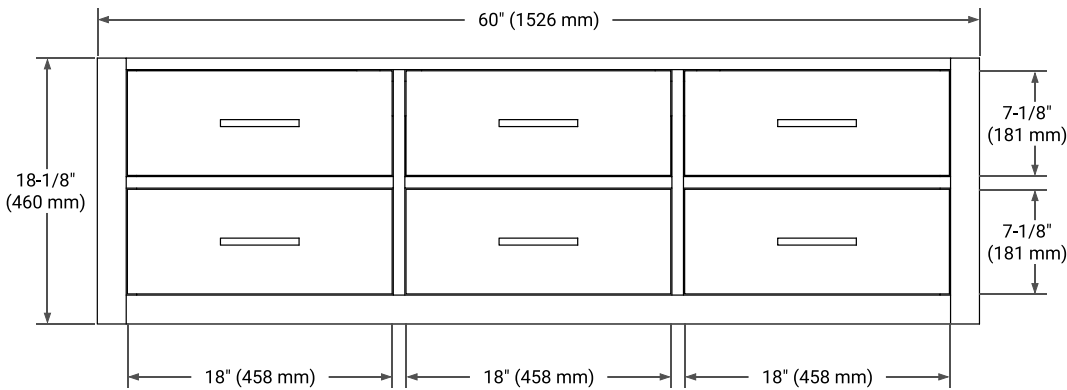

AVAILABLE COLORS

White   Grey   Midnight Blue

FRONT VIEW