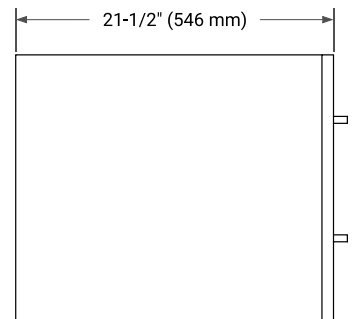

## BASE CABINET DIMENSIONS

60" W x 21.5" D x 18" H

## AVAILABLE COLORS

White    Grey    Midnight Blue

FRONT VIEW

SIDE VIEW

PLAN VIEW