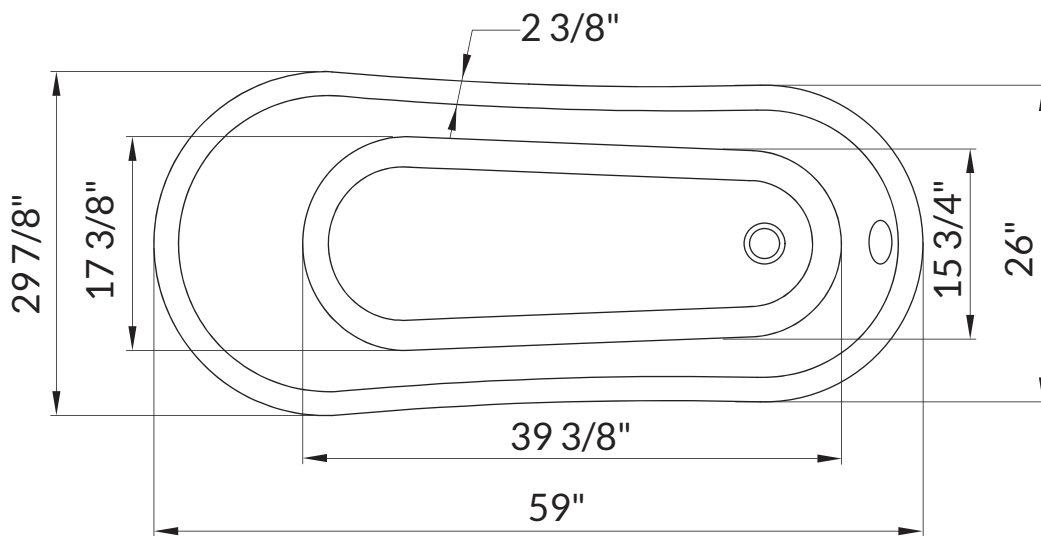

## IMPORTANT INFORMATION

- Measurements are  $\pm 1/2"$  and subject to change without notice
- Specifications & Configurations are subject to change without notice
- Please measure tub on-site before installation