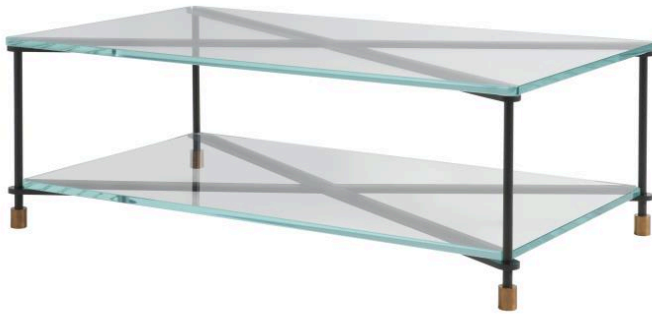

HICKORY CHAIR®

Campaign Cocktail Table

Ray Booth® Casegoods Collection

HC7278-10

W 52in D 30in H 18in

Inspired by the Campaign furniture of the 18th and 19th centuries that was designed to move with ease, the Campaign Cocktail table, although large, has an attractive weightlessness. The Browned Steel frame is fitted with Bronze finished feet, and its thick, 1/2" tempered Starfire clear glass top and shelf are the perfect surfaces to style books and accessories.