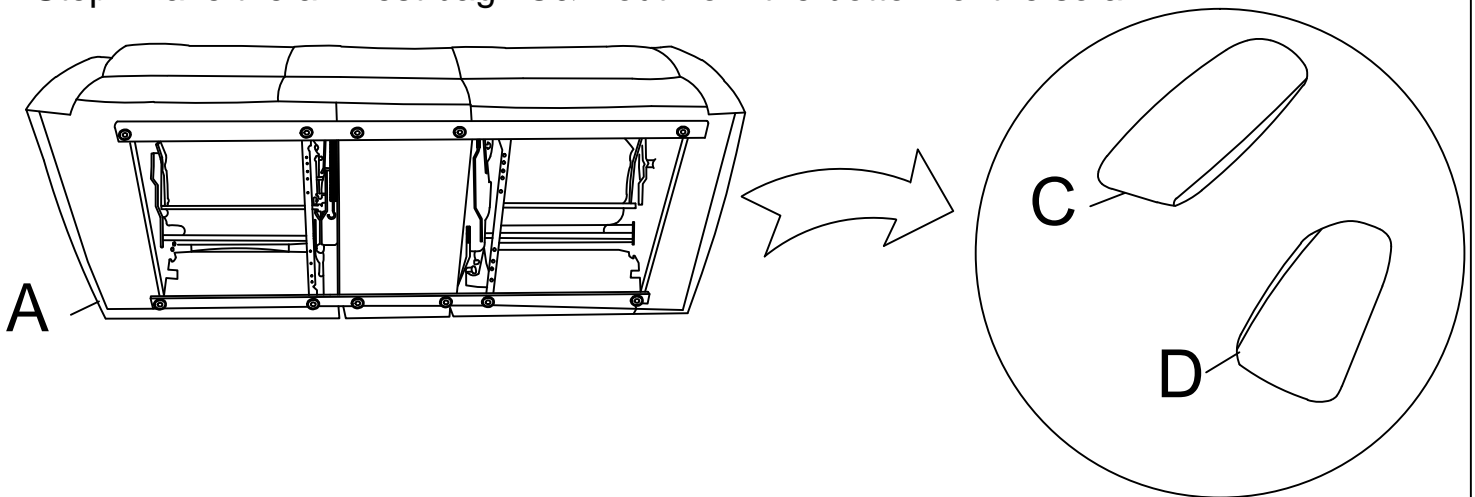

JOYKONA® Assembly Instruction

Item No.:F8769,F8773

2-PC MANUAL MOTION SOFA SET-RECLINING SOFA

Step1 Take the armrest bags C&D out from the bottom of the sofa.

Step2 Fix the armrest bags C&D on the base frame with a zipper.

Step3 Stick the armrest bags C&D on the arm frame with a velcro.

Step4 Align the female brackets at the back onto the male brackets at the seat, insert and push to the end,make sure the brackets are secured in position.