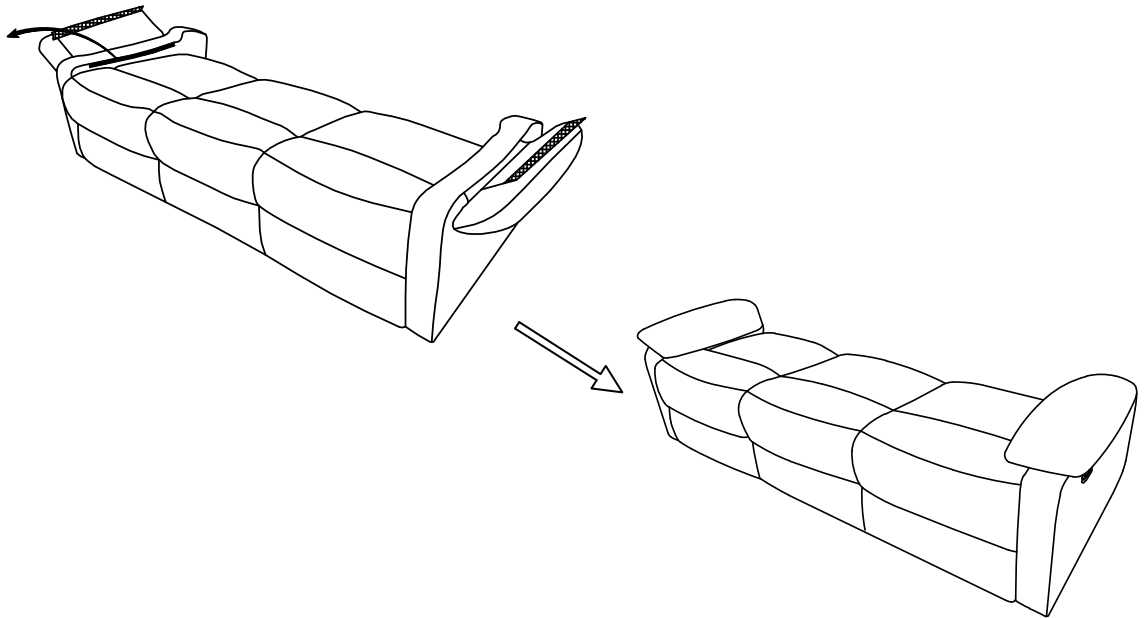

JOYKONA® Assembly Instruction

Item No.:F8769,F8773

2-PC MANUAL MOTION SOFA SET-RECLINING SOFA

Step1 Take the armrest bags C&D out from the bottom of the sofa.

Step2 Fix the armrest bags C&D on the base frame with a zipper.

Step3 Stick the armrest bags C&D on the arm frame with a velcro.

Step4 Align the female brackets at the back onto the male brackets at the seat, insert and push to the end,make sure the brackets are secured in position.