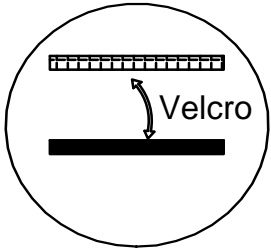

JOYKONA® Assembly Instruction

Item No.:F8769,F8773

2-PC MANUAL MOTION SOFA SET-RECLINING SOFA

Step1 Take the armrest bags C&D out from the bottom of the sofa.

Step2 Fix the armrest bags C&D on the base frame with a zipper.

Step3 Stick the armrest bags C&D on the arm frame with a velcro.

Step4 Align the female brackets at the back onto the male brackets at the seat, insert and push to the end,make sure the brackets are secured in position.