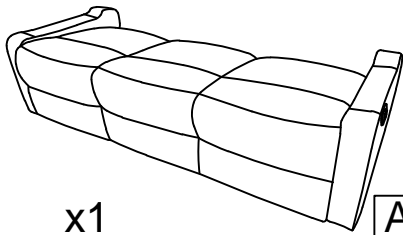

JOYKONA® Assembly Instruction

Item No.:F8769,F8773

2-PC MANUAL MOTION SOFA SET-RECLINING SOFA

Step1 Take the armrest bags C&D out from the bottom of the sofa.

Step2 Fix the armrest bags C&D on the base frame with a zipper.

Step3 Stick the armrest bags C&D on the arm frame with a velcro.

Step4 Align the female brackets at the back onto the male brackets at the seat, insert and push to the end,make sure the brackets are secured in position.