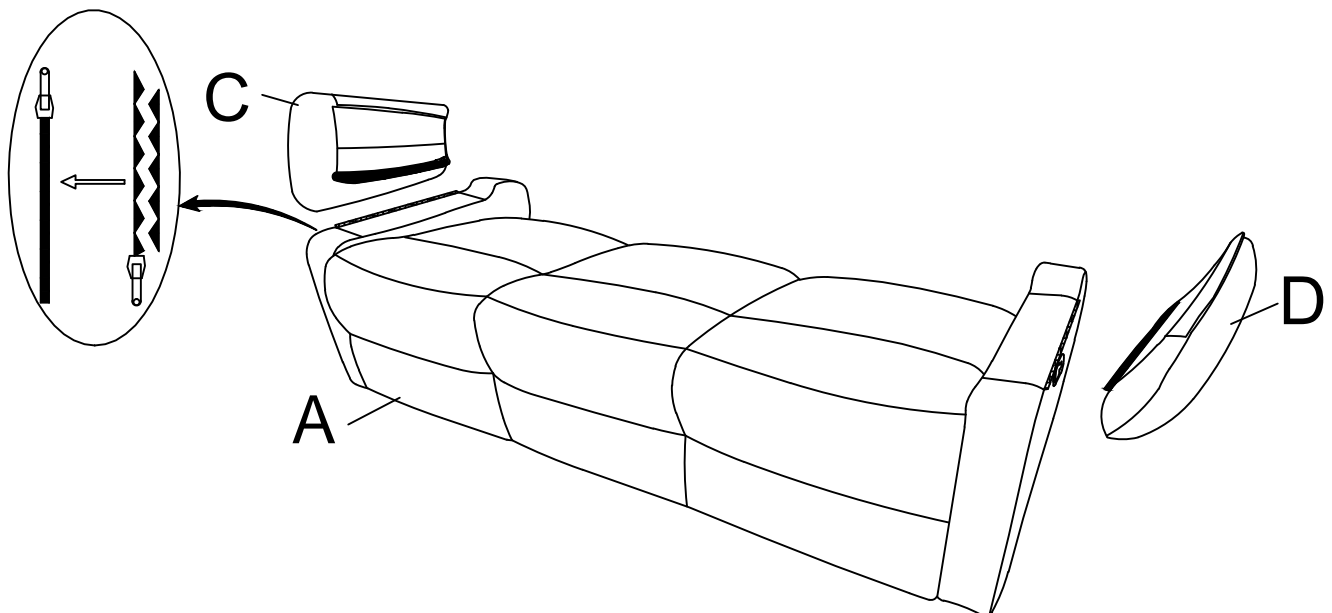

JOYKONA® Assembly Instruction

Item No.:F8769,F8773

2-PC MANUAL MOTION SOFA SET-RECLINING SOFA

Step1 Take the armrest bags C&D out from the bottom of the sofa.

Step2 Fix the armrest bags C&D on the base frame with a zipper.

Step3 Stick the armrest bags C&D on the arm frame with a velcro.

Step4 Align the female brackets at the back onto the male brackets at the seat, insert and push to the end,make sure the brackets are secured in position.