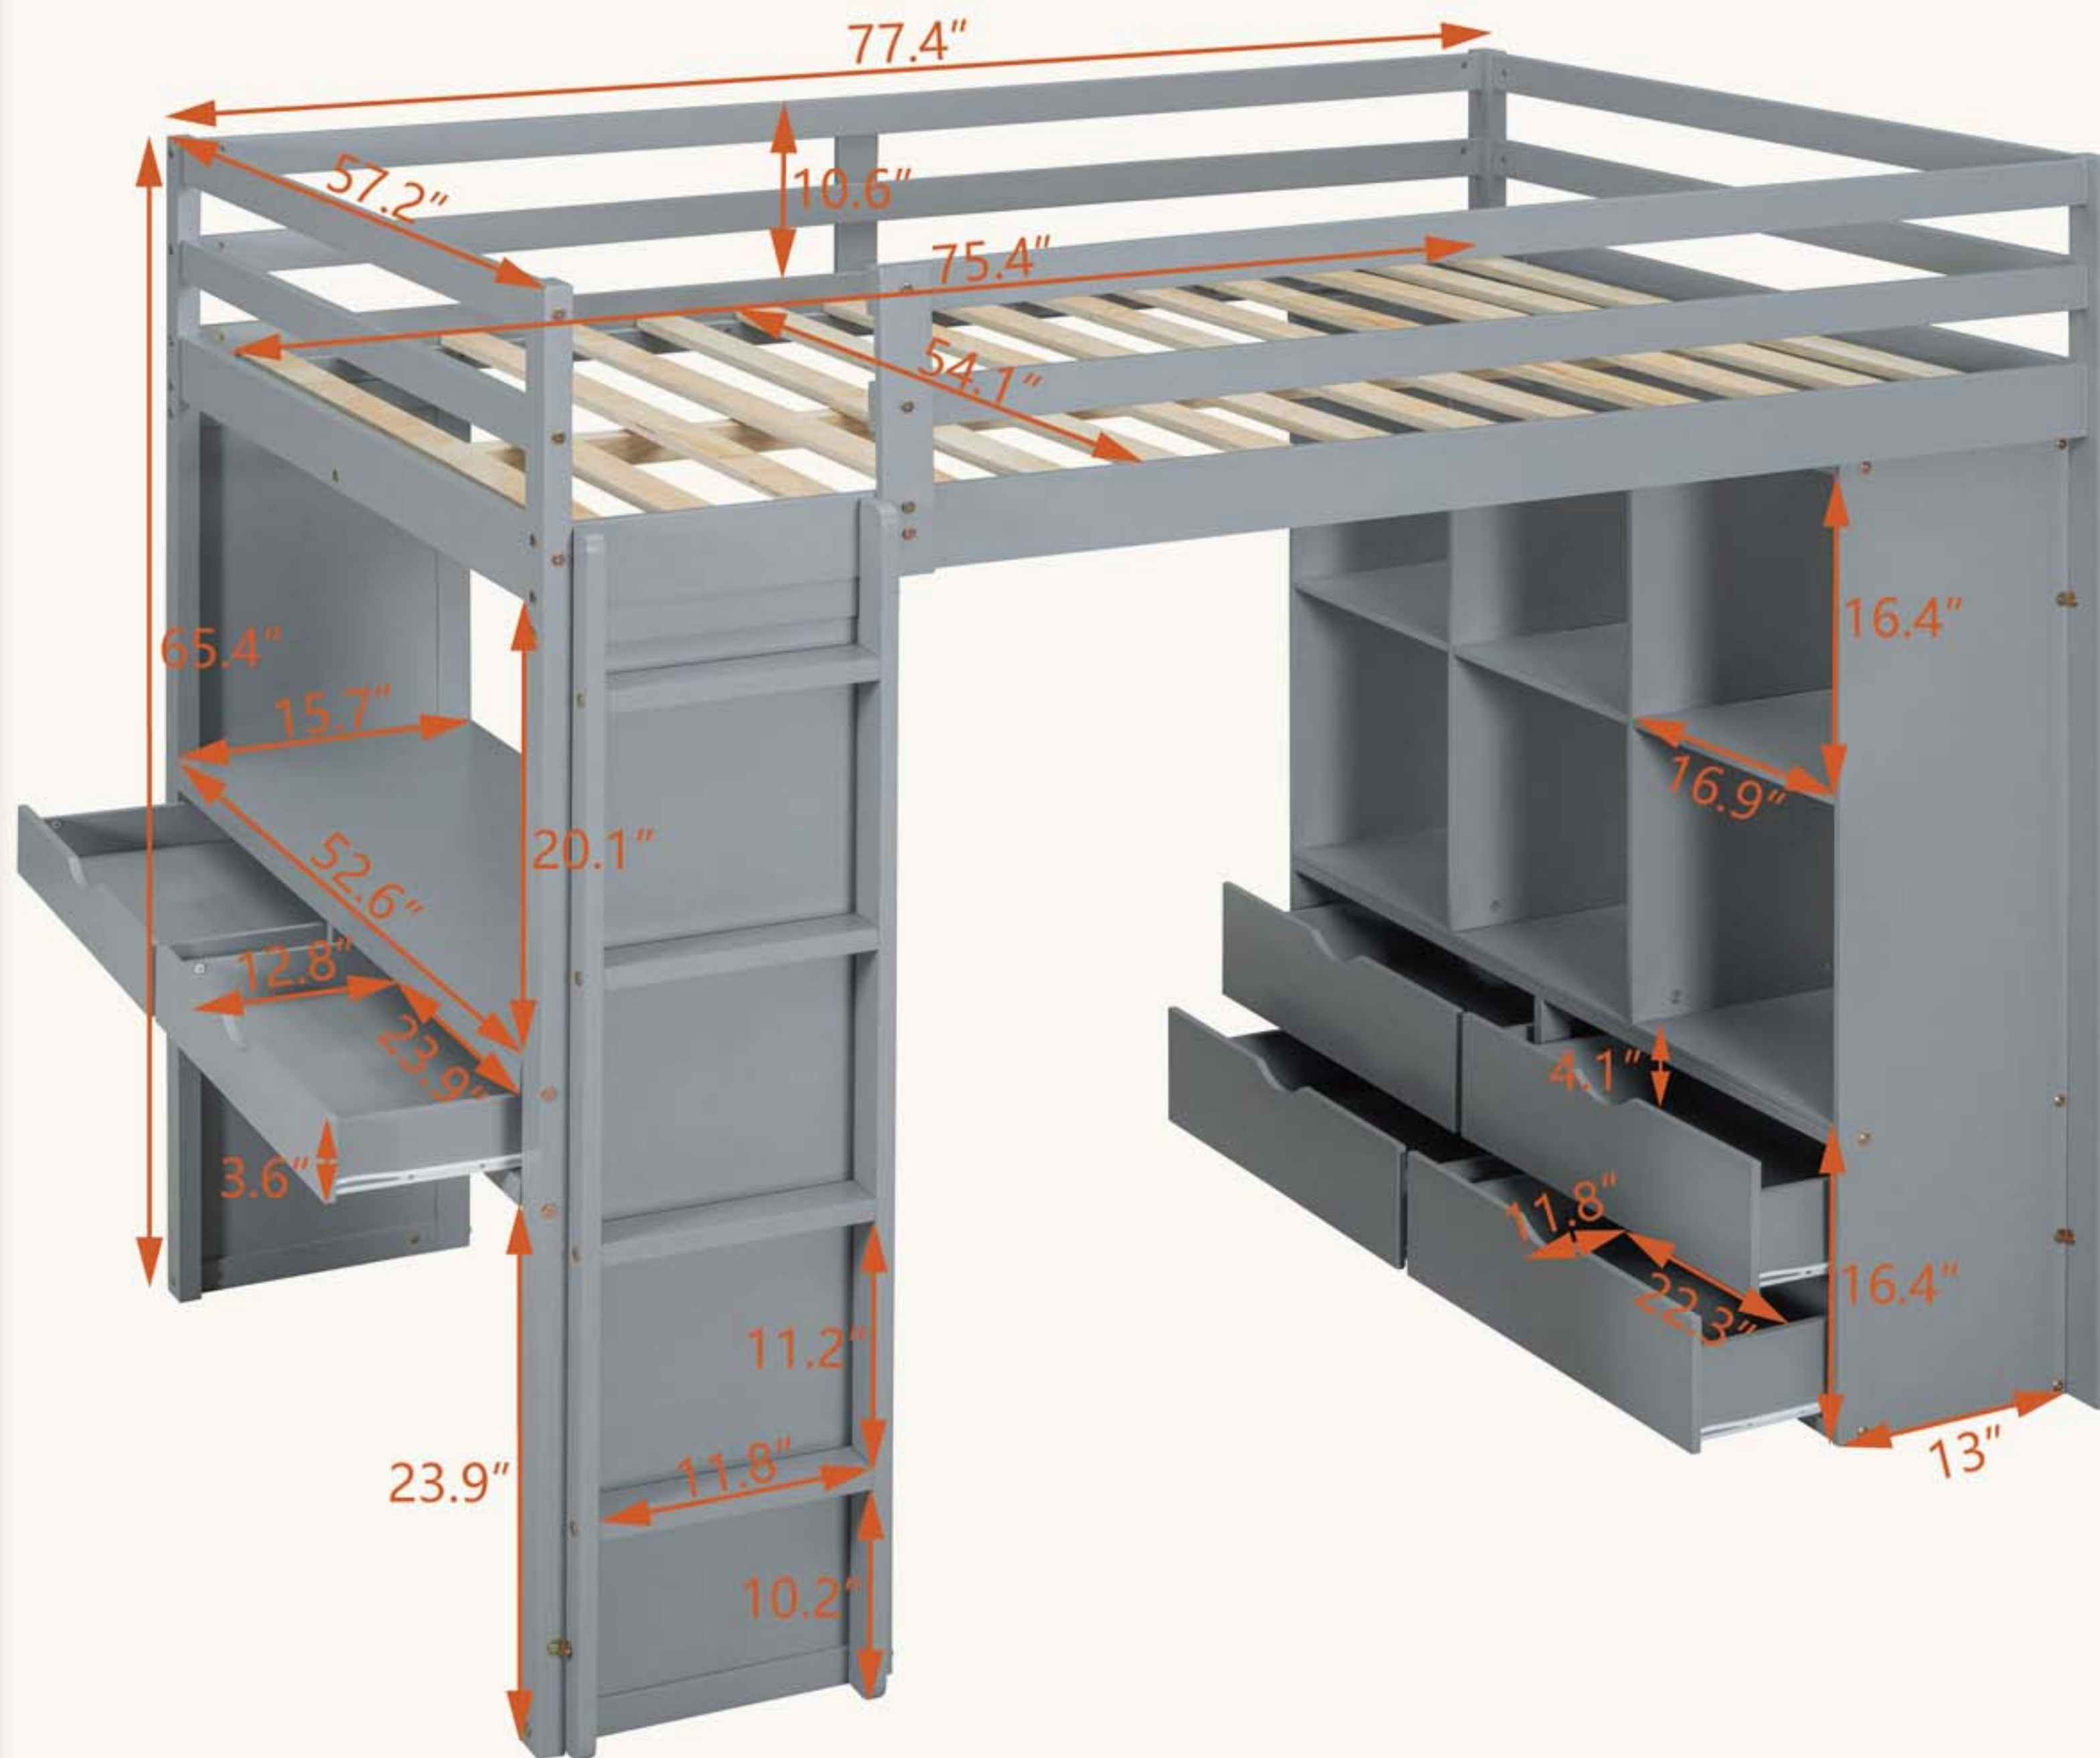

# Dimensional Details

## Product Dimensions

- Length (in.) :77.40
- Width (in.) :57.20
- Height (in.) :65.40
- Weight (lbs.):228.18

## Package Size

- Length (in.) :77.72
- Width (in.) :18.86
- Height (in.) :15.19
- Weight (lbs.):245.82