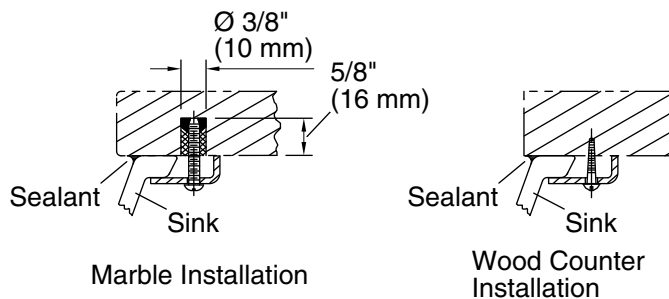

Note: Waterproof unprotected overhang area on the underside of wood counter.