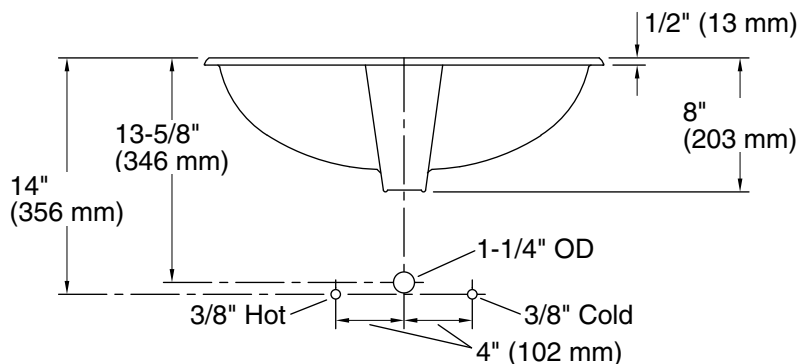

Note: Waterproof unprotected overhang area on the underside of wood counter.