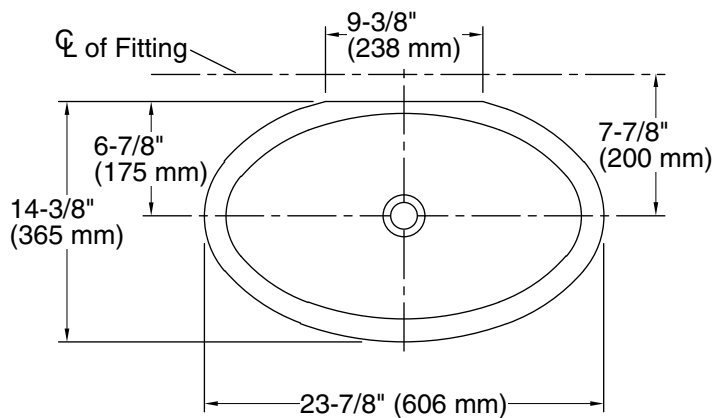

Note: Waterproof unprotected overhang area on the underside of wood counter.