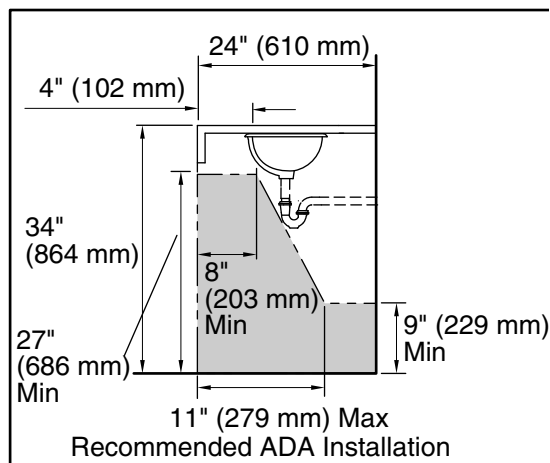

Features

- Classic oval basin.
- Overflow drain.
- No faucet holes; requires wall- or counter-mount faucet.

Material

- Vitreous china.

Installation

- Undermount.

Recommended Products/Accessories

K-8998 P-Trap
K-23726 Drain treatment
K-23725 Cast iron cleaner

Included Components

Additional Components:
1193643
Adjustable linkage

ADA **CSA B651**

Codes/Standards

ASME A112.19.2/CSA B45.1
ADA
ICC/ANSI A117.1
CSA B651

KOHLER® One-Year Limited Warranty

See website for detailed warranty information.

Technical Information

All product dimensions are nominal.

Bowl configuration:	Single
Installation:	Undermount
Bowl area (Only):	Length: 21" (533 mm) Width: 12" (305 mm) Water depth: 4-7/8" (124 mm)
Drain hole:	1-3/4" (44 mm)
Template:	1046699-7, required, not included