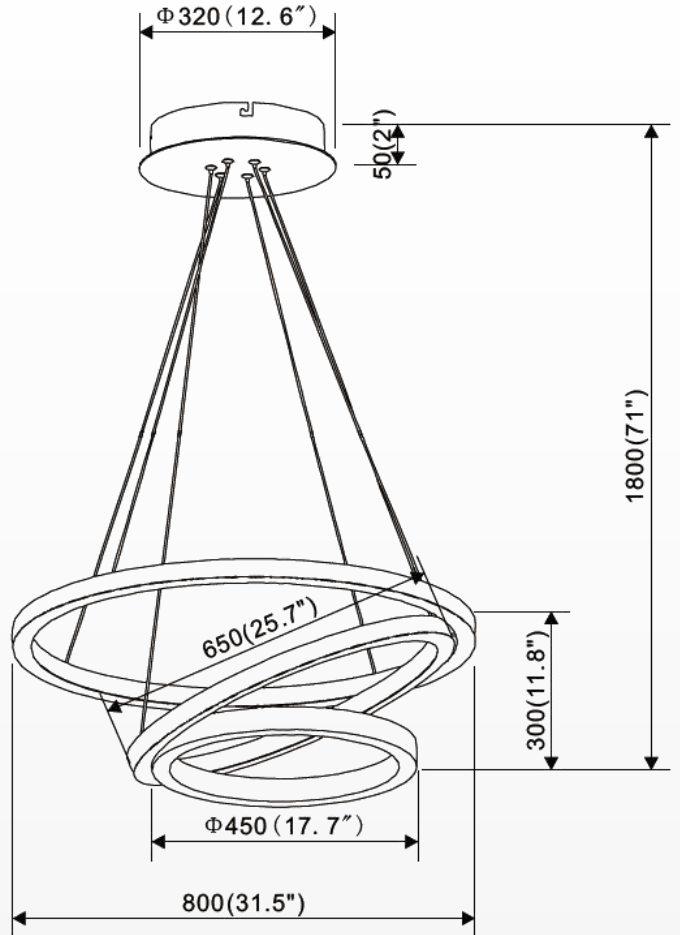

LED Chandelier Lights

SPECIFICATION

- Dimension: 31.5"×71"
- Wattage: 102W
- Voltage: 120V
- Temp: 3000K
- Lumens: 4335LM
- Dimmable: ELV , DIMMING 5%-100%
- CRI: > 80
- Material : Iron+Aluminum+Acrylic
- Lifespan : 50000hs
- Warranty: 3 years
- Operation temperature : -20°C-40°C