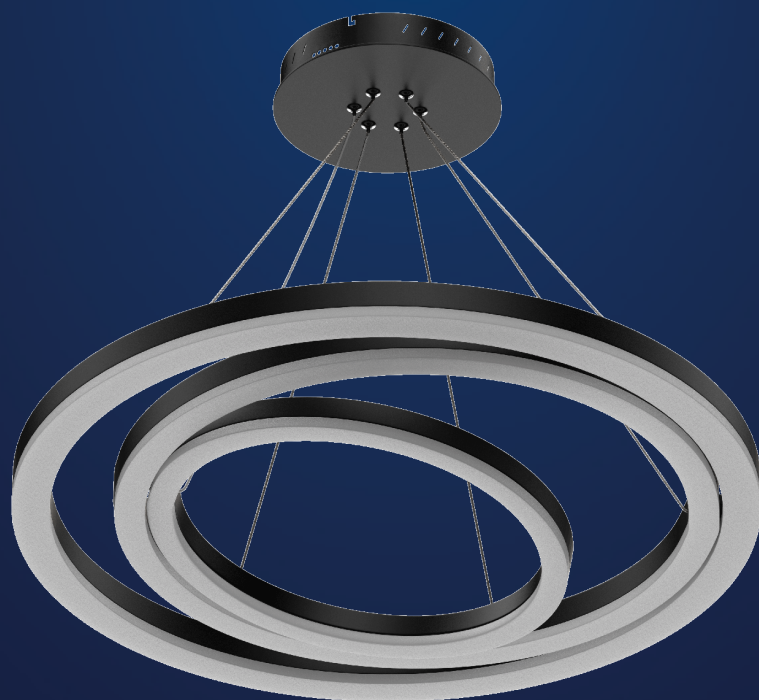

LED Chandelier Lights

SPECIFICATION

- Dimension: 31.5"×71"
- Wattage: 102W
- Voltage: 120V
- Temp: 3000K
- Lumens: 4335LM
- Dimmable: ELV , DIMMING 5%-100%
- CRI: > 80
- Material : Iron+Aluminum+Acrylic
- Lifespan : 50000hs
- Warranty: 3 years
- Operation temperature : -20°C-40°C

AVAILABLE FINISH

Black

WHAT'S IN THE BOX:

mounting bracket; plastic anchors;
anchor screws; outlet screws;
wire connectors, ground screw,
canopy screw, gloves