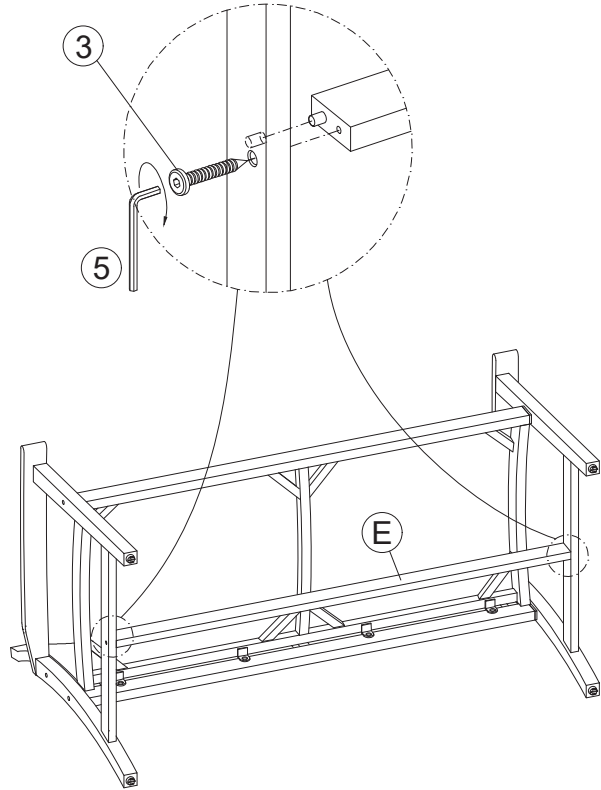

20 min

No	Hardware	Fig	Q.ty	Extra
①	Bolt M8 x 55mm		6	1
②	Bolt M8 x 25mm		4	1
③	Screw M7x60mm		2	1
④	Washer M8 x 16 x 2 (Iron)		4	1
⑤	Allen Key 4mm		2	

STEP 1

STEP 2

STEP 3

STEP 4

- Customers have the right to apply for a return within 30 days after the receipt of the product