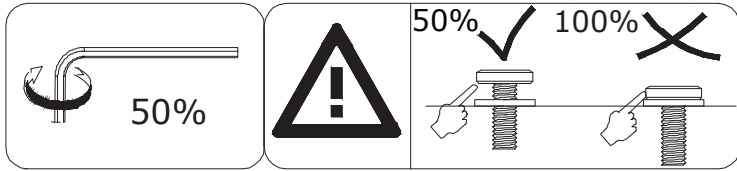

## Harmonie Outdoor Loveseat Sofa - BBMB

The Ultimate Garden & Outdoor Place

Thank you for purchasing this quality product. Be sure to check all packing material carefully for small parts which may have come loose inside the carton during shipment. Identify and count all parts and compare with the parts list below

20 min

No	Hardware	Fig	Q.ty	Extra
①	Bolt M8 x 55mm		6	1
②	Bolt M8 x 25mm		4	1
③	Screw M7x60mm		2	1
④	Washer M8 x 16 x 2 (Iron)		4	1
⑤	Allen Key 4mm		2	

STEP 1

STEP 2

STEP 3

STEP 4

- Customers have the right to apply for a return within 30 days after the receipt of the product