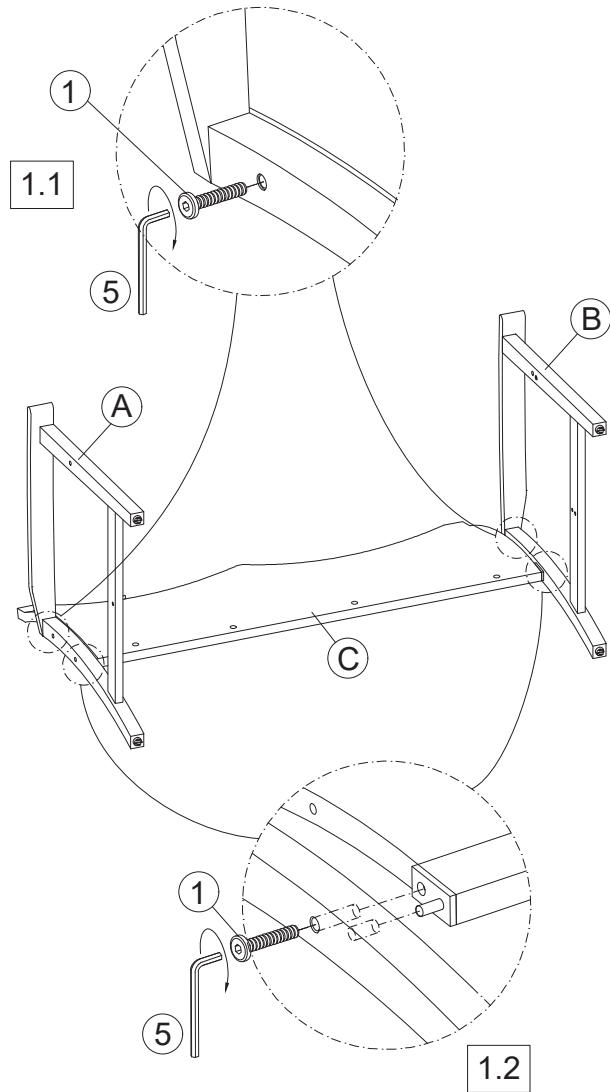

## Harmonie Outdoor Loveseat Sofa - BBMB

The Ultimate Garden & Outdoor Place

Thank you for purchasing this quality product. Be sure to check all packing material carefully for small parts which may have come loose inside the carton during shipment. Identify and count all parts and compare with the parts list below

20 min

No	Hardware	Fig	Q.ty	Extra
①	Bolt M8 x 55mm		6	1
②	Bolt M8 x 25mm		4	1
③	Screw M7x60mm		2	1
④	Washer M8 x 16 x 2 (Iron)		4	1
⑤	Allen Key 4mm		2	

STEP 1

STEP 2

STEP 3

STEP 4

- Customers have the right to apply for a return within 30 days after the receipt of the product