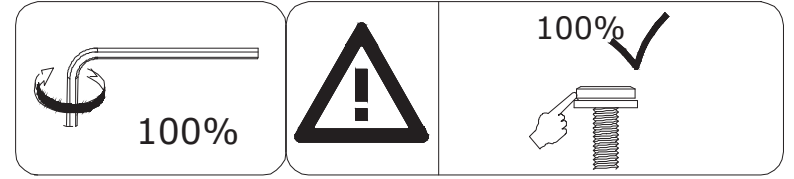

20 min

No	Hardware	Fig	Q.ty	Extra
①	Bolt M8 x 55mm		6	1
②	Bolt M8 x 25mm		4	1
③	Screw M7x60mm		2	1
④	Washer M8 x 16 x 2 (Iron)		4	1
⑤	Allen Key 4mm		2	

STEP 1

STEP 2

STEP 3

STEP 4

- Customers have the right to apply for a return within 30 days after the receipt of the product