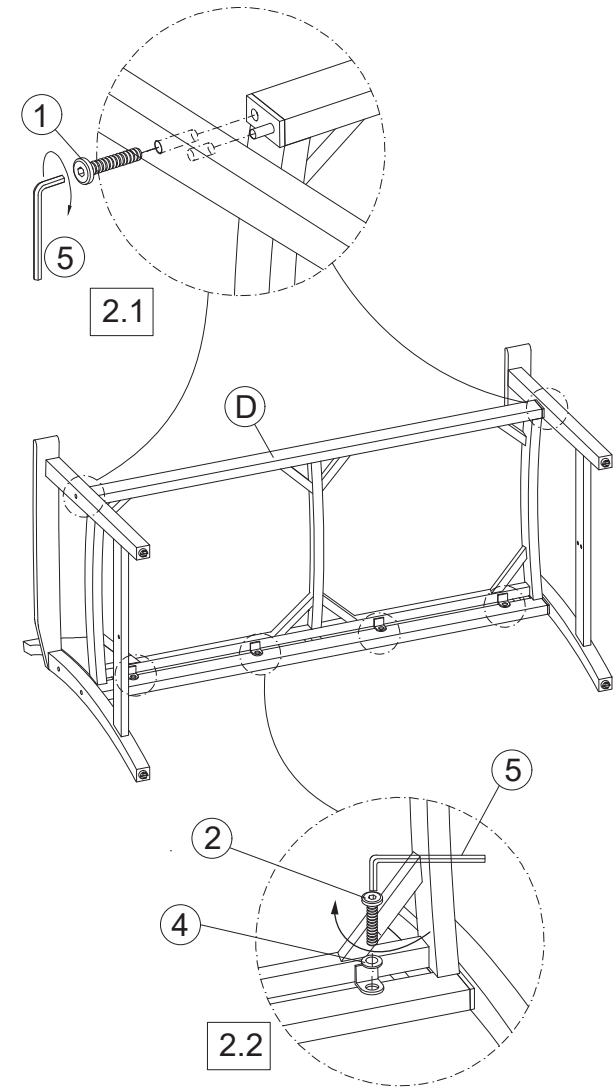

20 min

No	Hardware	Fig	Q.ty	Extra
①	Bolt M8 x 55mm		6	1
②	Bolt M8 x 25mm		4	1
③	Screw M7x60mm		2	1
④	Washer M8 x 16 x 2 (Iron)		4	1
⑤	Allen Key 4mm		2	

STEP 1

STEP 2

STEP 3

STEP 4

- Customers have the right to apply for a return within 30 days after the receipt of the product