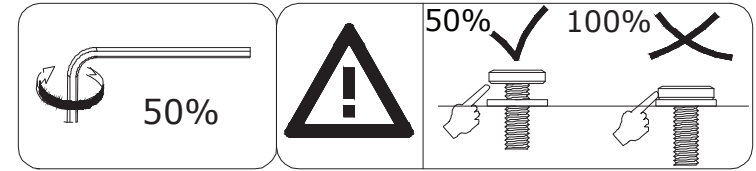

20 min

No	Hardware	Fig	Q.ty	Extra
①	Bolt M8 x 55mm		6	1
②	Bolt M8 x 25mm		4	1
③	Screw M7x60mm		2	1
④	Washer M8 x 16 x 2 (Iron)		4	1
⑤	Allen Key 4mm		2	

STEP 1

STEP 2

STEP 3

STEP 4

- Customers have the right to apply for a return within 30 days after the receipt of the product