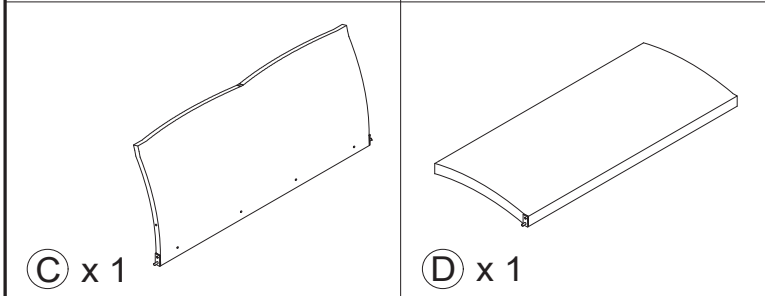

## Harmonie Outdoor Loveseat Sofa - BBMB

The Ultimate Garden & Outdoor Place

Thank you for purchasing this quality product. Be sure to check all packing material carefully for small parts which may have come loose inside the carton during shipment. Identify and count all parts and compare with the parts list below

20 min

No	Hardware	Fig	Q.ty	Extra
①	Bolt M8 x 55mm		6	1
②	Bolt M8 x 25mm		4	1
③	Screw M7x60mm		2	1
④	Washer M8 x 16 x 2 (Iron)		4	1
⑤	Allen Key 4mm		2	

STEP 1

STEP 2

STEP 3

STEP 4

- Customers have the right to apply for a return within 30 days after the receipt of the product