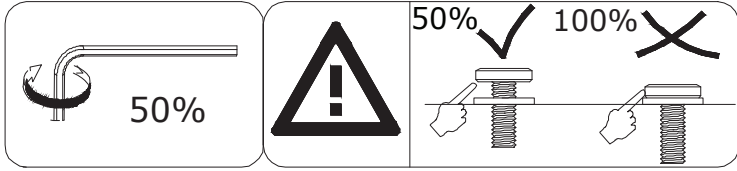

20 min

No	Hardware	Fig	Q.ty	Extra
①	Bolt M8 x 55mm		6	1
②	Bolt M8 x 25mm		4	1
③	Screw M7x60mm		2	1
④	Washer M8 x 16 x 2 (Iron)		4	1
⑤	Allen Key 4mm		2	

STEP 1

STEP 2

STEP 3

STEP 4

- Customers have the right to apply for a return within 30 days after the receipt of the product