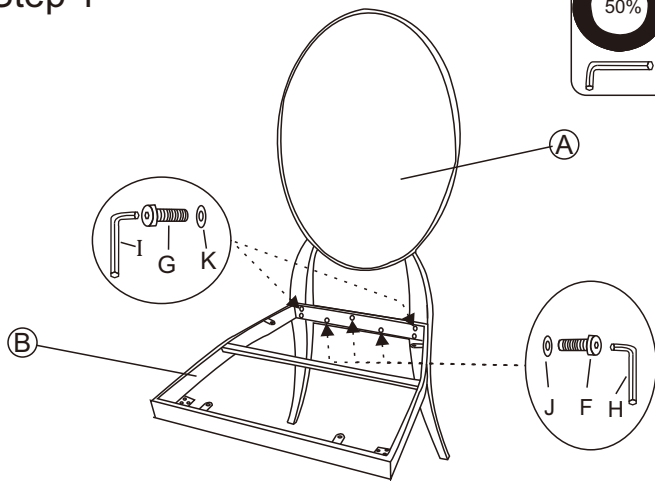

## Parts List

NO.	Picture	Description	Qty
A		Chair Frame	1
B		Chair Frame	1
C		Leg	2
D		Seater	1
E	 M8*12MM	SCREW	6
F	 M8*30MM	SCREW	3
G	 M6*30MM	SCREW	4
H	 5MM	ALLEN KEY	1
I	 4MM	ALLEN KEY	1
J	 8*20MM	FLAT WASHER	9
K	 6*15MM	FLAT WASHER	4
L		Tapping Screw	4
N		Adjusting Foot	4

## Before Beginning Assembly

- Read instructions, cover to cover-

- Do not assemble on flooring or carpet-

- Assemble on a clean non-marring surface (packing foam)-

- Save all packaging until finished-

### Step 1

INSTALL CHAIR FRAME