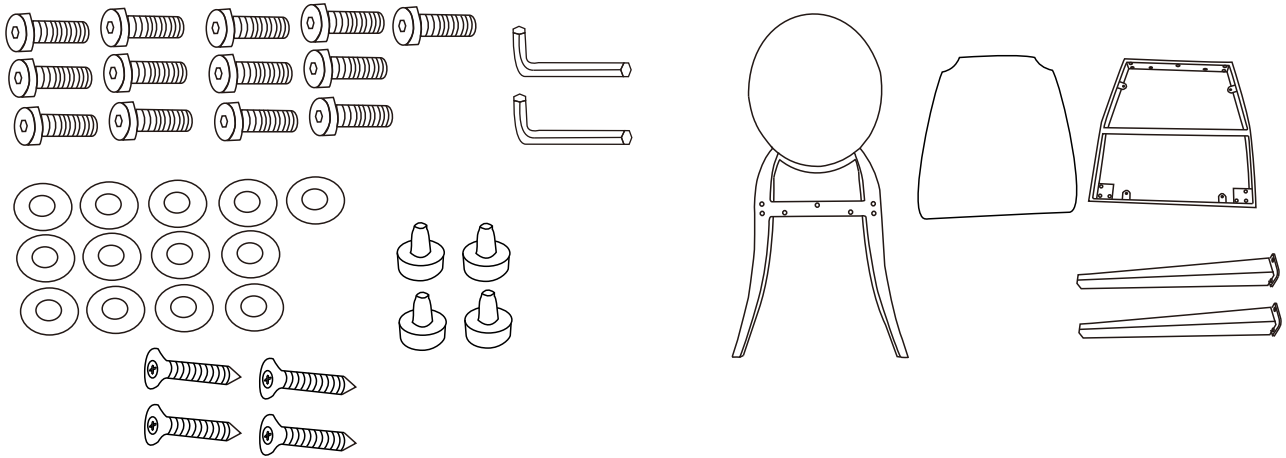

Assembly Preparation

Before Beginning Assembly