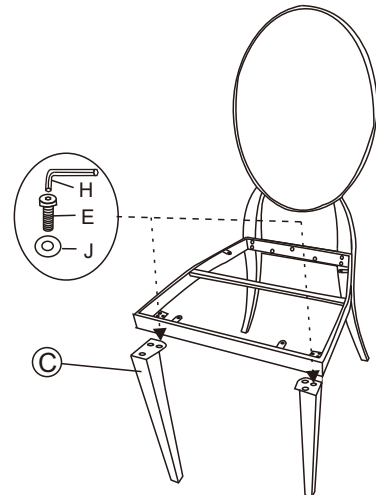

Assembly Preparation

Before Beginning Assembly

- Read instructions, cover to cover-

- Do not assemble on flooring or carpet-

- Assemble on a clean non-marring surface (packing foam)-

- Save all packaging until finished-

Step 1

INSTALL CHAIR FRAME

Step 2

INSTALL LEG

Step 3

INSTALL ADJUSTING FEET AND SEATER

Step 4

TO ACCOMPLISH