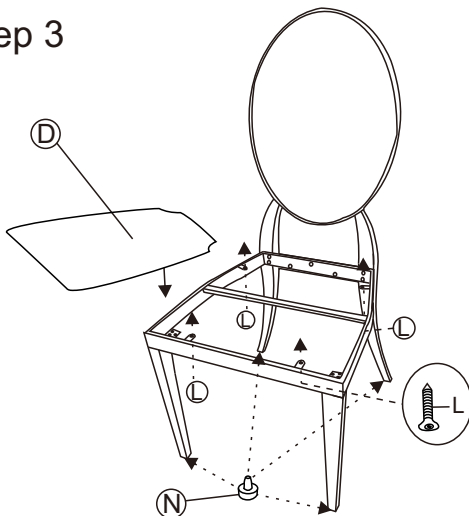

Assembly Preparation

Before Beginning Assembly

- Read instructions, cover to cover-

- Do not assemble on flooring or carpet-

- Assemble on a clean non-marring surface (packing foam)-

- Save all packaging until finished-

Step 1

INSTALL CHAIR FRAME

Step 2

INSTALL LEG

Step 3

INSTALL ADJUSTING FEET AND SEATER

Step 4

TO ACCOMPLISH