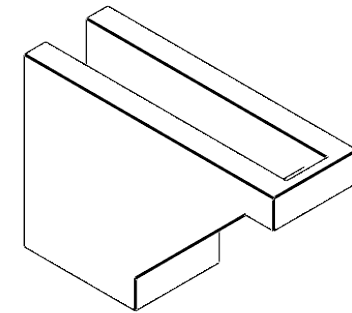

ITEM NUMBER: RFTURO040X08000X12000X008BUR00RCPR

4"W X 8"H X 12"L TIMBERTHANE ROUGH CEDAR BURLINGTON FAUX WOOD OPEN RAFTER TAIL, 8"L END, PRIMED TAN

SIDE PROFILE

FRONT PROFILE

ISOMETRIC

GENERATED DATE : 03/02/2023

EKENA MILLWORK
2300 WEST MAIN ST.
CLARKSVILLE, TX 75426
TOLL FREE: 866-607-0453
WWW.EKENAMILLWORK.COM

NOTES

1. INSTALLATION TO BE COMPLETED IN ACCORDANCE WITH MANUFACTURER'S SPECIFICATIONS.
2. DRAWING MAY NOT BE TO SCALE
3. THIS DRAWING IS INTENDED FOR DESIGN AND PLANNING PURPOSES ONLY.
4. ALL INFORMATION CONTAINED HEREIN WAS CURRENT AT THE TIME OF DEVELOPMENT BUT MUST BE REVIEWED AND APPROVED BY THE PRODUCT MANUFACTURER TO BE CONSIDERED ACCURATE.
5. TIMBERTHANE ARCHITECTURAL PRODUCTS ARE MADE FROM HIGH DENSITY URETHANE AND COME FACTORY PRIMED