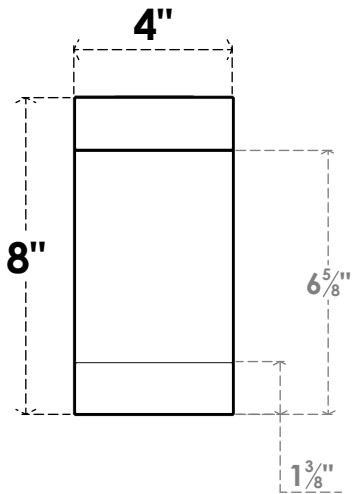

ITEM NUMBER: RFTURO040X08000X12000X008BUR00RCPR

4"W X 8"H X 12"L TIMBERTHANE ROUGH CEDAR BURLINGTON FAUX WOOD OPEN RAFTER TAIL, 8"L END, PRIMED TAN

SIDE PROFILE

FRONT PROFILE

ISOMETRIC

GENERATED DATE : 03/02/2023