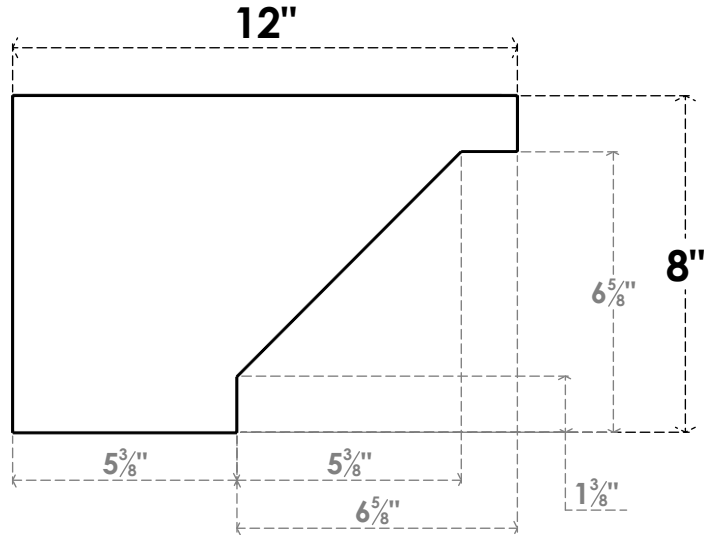

ITEM NUMBER: RFTURO040X08000X12000X008BUR00RCPR

4"W X 8"H X 12"L TIMBERTHANE ROUGH CEDAR BURLINGTON FAUX WOOD OPEN RAFTER TAIL, 8"L END, PRIMED TAN

SIDE PROFILE

FRONT PROFILE

ISOMETRIC

GENERATED DATE : 03/02/2023