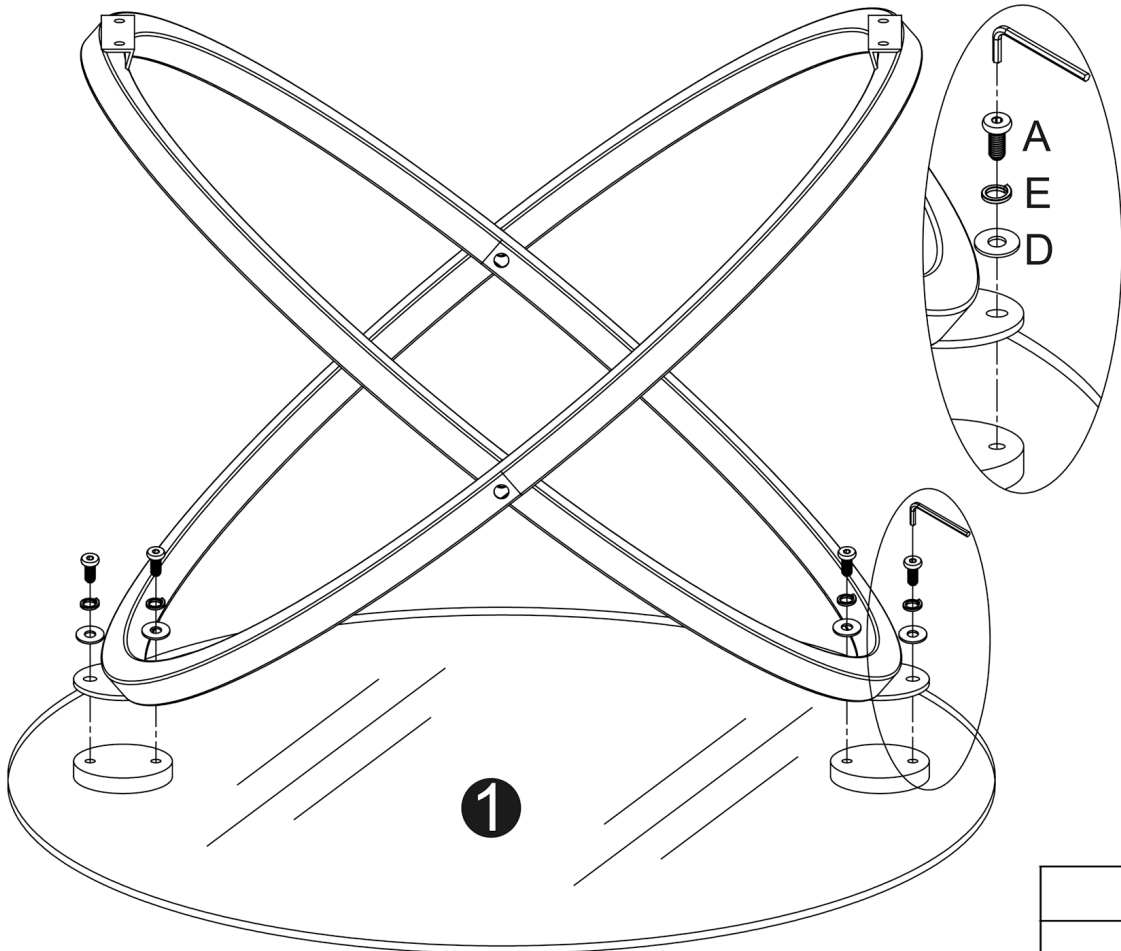

PART LIST / СПИСОК ДЕТАЛЕЙ

1 x 1 PC / шт	2 x 1 PC / шт	3 x 1 PC / шт	4 x 1 PC / шт

HARDWARE / КРЕПЕЖ

1/4 in x 12 mm	1/4 in x 30 mm	C x 2 PCS / шт	D x 8 PCS / шт	E x 8 PCS / шт	F x 2 PCS / шт

Noted:

1. It is recommended that this item should be assembled by two adults.
 2. Assemble this item on a soft surface, such as cardboard or carpet, to protect finish.
- For product assistance and warranty information, please contact O&K FURNITURE before return this product.
Customer Service: wf-service@golden-south.com
Please provide us with following information, so that it will be easier to resolve your problem smoothly.
1. Order ID:
 2. Pictures of Your Items Damage or Parts Missing:

NOTED: Pls do not tighten all bolts until the products is assembled completely.
ПРИМЕЧАНИЕ: Пожалуйста, не затягивайте все болты, пока продукт не будет полностью собран.

Step 1/ Шаг 1

Bx2PCS/шт

Cx2PCS/шт

Step 2/ Шаг 2

Ax4PCS/шт

Dx4PCS/шт

Ex4PCS/шт

Step 3/ Шаг 3

Bx4 PCS/шт

Dx4 PCS/шт

Ex4 PCS/шт