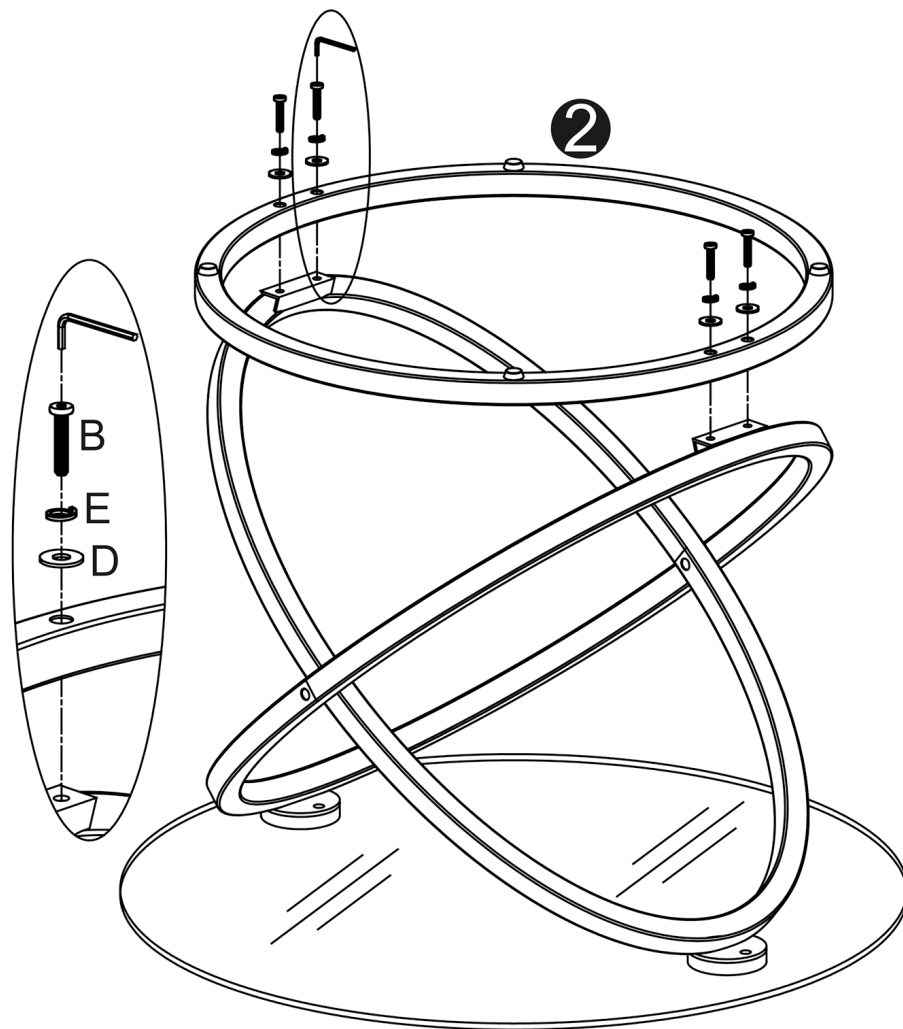

PART LIST / СПИСОК ДЕТАЛЕЙ

1 x 1 PC / шт	2 x 1 PC / шт	3 x 1 PC / шт	4 x 1 PC / шт

HARDWARE / КРЕПЕЖ

1/4 in x 12 mm	1/4 in x 30 mm	C x 2 PCS / шт	D x 8 PCS / шт	E x 8 PCS / шт	F x 2 PCS / шт

Noted:

1. It is recommended that this item should be assembled by two adults.
 2. Assemble this item on a soft surface, such as cardboard or carpet, to protect finish.
- For product assistance and warranty information, please contact O&K FURNITURE before return this product.
Customer Service: wf-service@golden-south.com
Please provide us with following information, so that it will be easier to resolve your problem smoothly.
1. Order ID:
 2. Pictures of Your Items Damage or Parts Missing:

Step 2/ Шаг 2

Ax4PCS/шт

Dx4PCS/шт

Ex4PCS/шт

Step 3/ Шаг 3

Bx4 PCS/шт

Dx4 PCS/шт

Ex4 PCS/шт