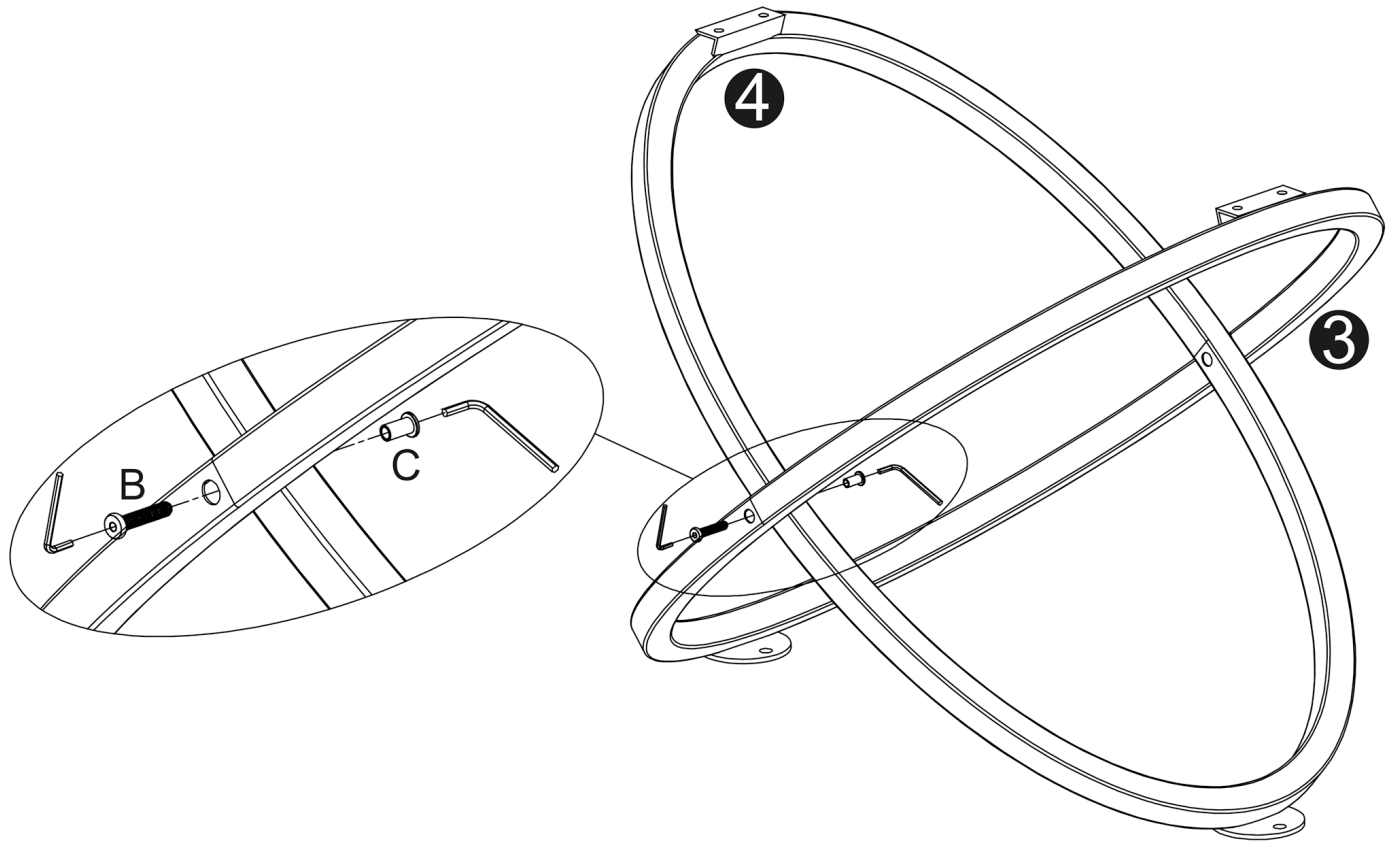

NOTED: Pls do not tighten all bolts until the products is assembled completely.
ПРИМЕЧАНИЕ: Пожалуйста, не затягивайте все болты, пока продукт не будет полностью собран.

Step 1/ Шаг 1

Bx2PCS/шт

Cx2PCS/шт