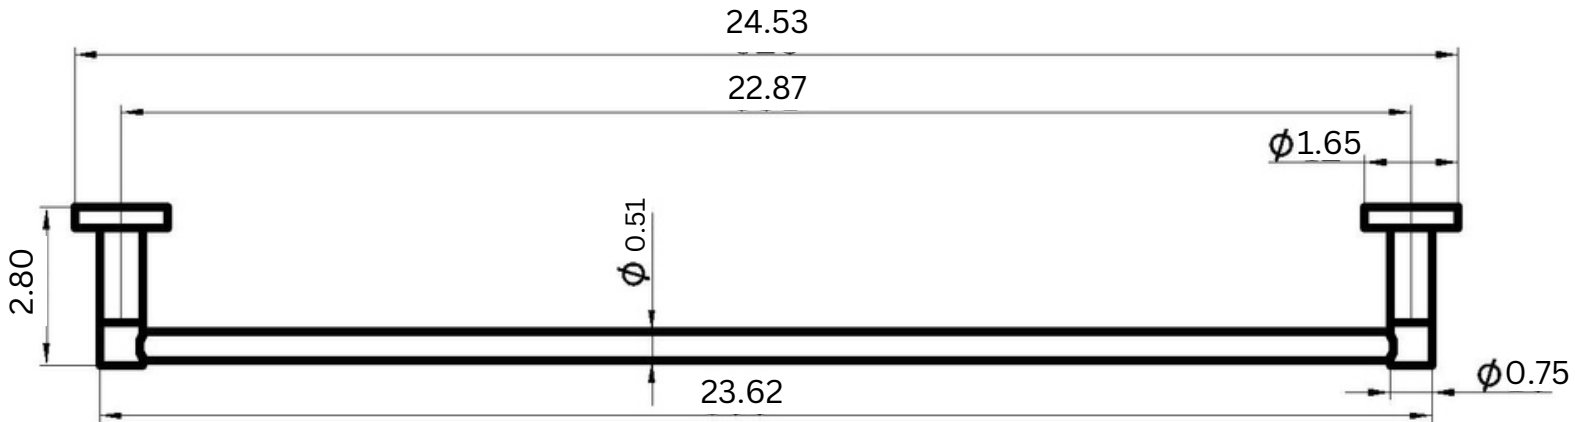

Dimensions

(Measurements in inches)

24" Towel Bar

18" Towel Bar

Series	Model No.	Finish
Florence	FL9303	Matte Black
Florence	FL9333	Matte Black

Features

- Made of brass
- Includes installation hardware
- Matching accessories available by series
- Concealed disc mounting system
- Rust, tarnish resistant
- No assembly required

Dimensions

(Measurements in inches)

Toilet Paper Holder

Vertical Toilet Paper Holder (FL9333)

Same Dimensions as
Above

Set Screw Concealed on Bottom

Series	Model No.	Finish
Florence	FL9304	Matte Black
Florence	FL9324	Matte Black

Dimensions

(Measurements in inches)

Robe Hook

Double Robe Hook