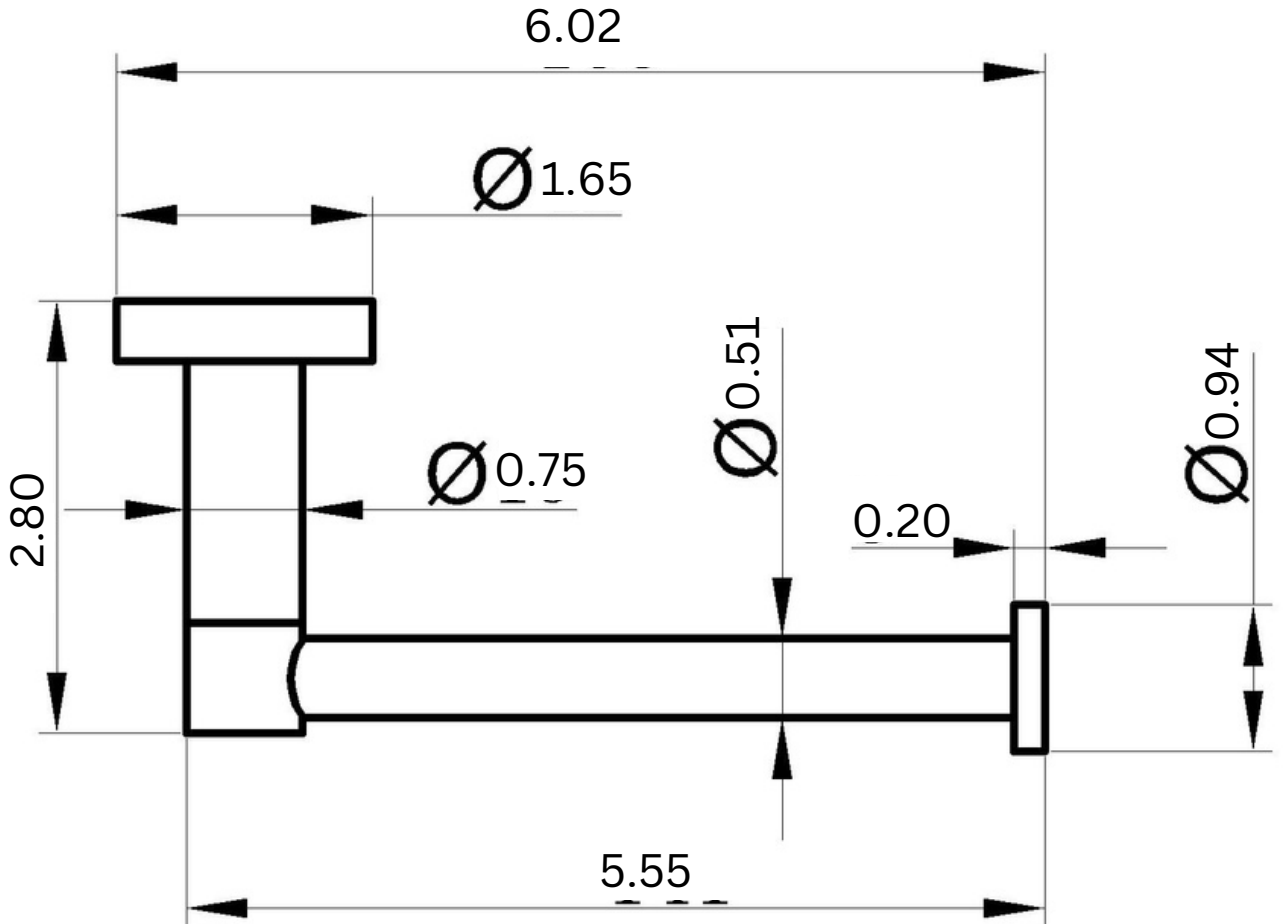

Dimensions

(Measurements in inches)

24" Towel Bar

18" Towel Bar

Series	Model No.	Finish
Florence	FL9303	Matte Black
Florence	FL9333	Matte Black

Features

- Made of brass
- Includes installation hardware
- Matching accessories available by series
- Concealed disc mounting system
- Rust, tarnish resistant
- No assembly required

Dimensions

(Measurements in inches)

Toilet Paper Holder

Vertical Toilet Paper Holder (FL9333)

Same Dimensions as
Above

Set Screw Concealed on Bottom

Series	Model No.	Finish
Florence	FL9304	Matte Black
Florence	FL9324	Matte Black

Dimensions

(Measurements in inches)

Robe Hook

Double Robe Hook