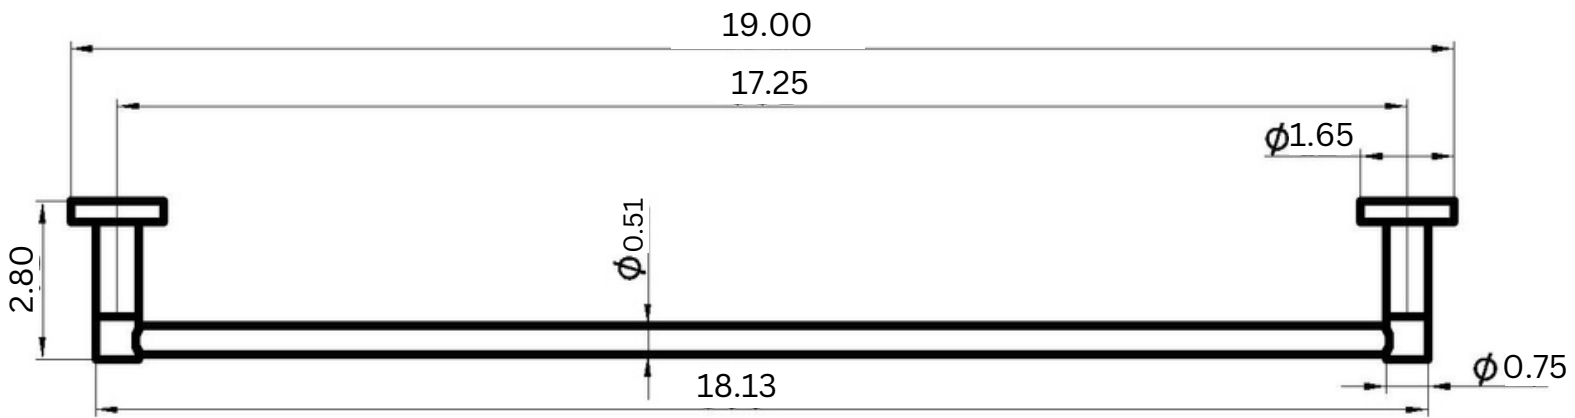

Dimensions

(Measurements in inches)

24" Towel Bar

18" Towel Bar

Series	Model No.	Finish
Florence	FL9303	Matte Black
Florence	FL9333	Matte Black

Features

- Made of brass
- Includes installation hardware
- Matching accessories available by series
- Concealed disc mounting system
- Rust, tarnish resistant
- No assembly required

Dimensions

(Measurements in inches)

Toilet Paper Holder

Vertical Toilet Paper Holder (FL9333)

Same Dimensions as
Above

Set Screw Concealed on Bottom

Series	Model No.	Finish
Florence	FL9304	Matte Black
Florence	FL9324	Matte Black

Dimensions

(Measurements in inches)

Robe Hook

Double Robe Hook