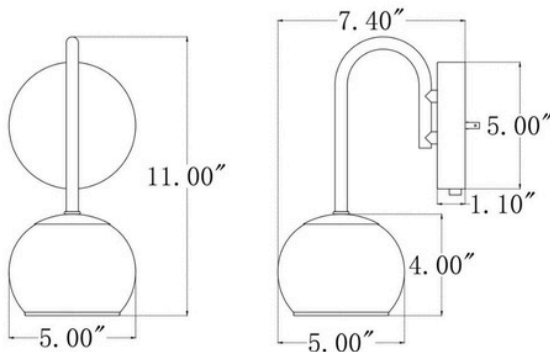

Light Source

Lamp Not Included

Lamp Type: G16.5

Incandescent or LED

Number of bulbs: 1

Max Wattage/Range: 60W

Voltage: 120

Socket Type: E12 CAND BASE

Project: _____
Company: _____
Location: _____
Approved: _____
Notes:

Mounting / Installations

Lead Wire Length: 6"

Wire Type: 1015 105°C

Location Rating: Damp

Luminaire Support: Max. 50 lbs

SkyPlug: SPU-3L

SkyOutlet: SR-3L