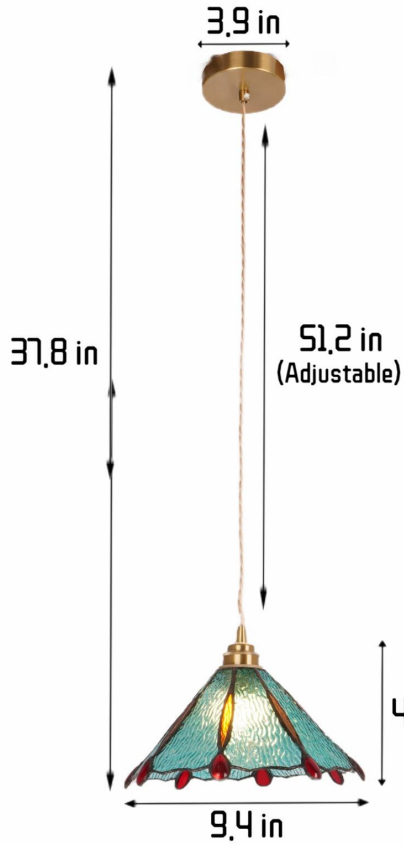

# PRODUCT DIMENSION

## E26 Base X 1

(Including Warm Light Source)

### Product Information

Lamp body color: Copper

Material: Hardware+Glass

Control method: wall control

Light bulb model: E26 \*1

(with warm light source)