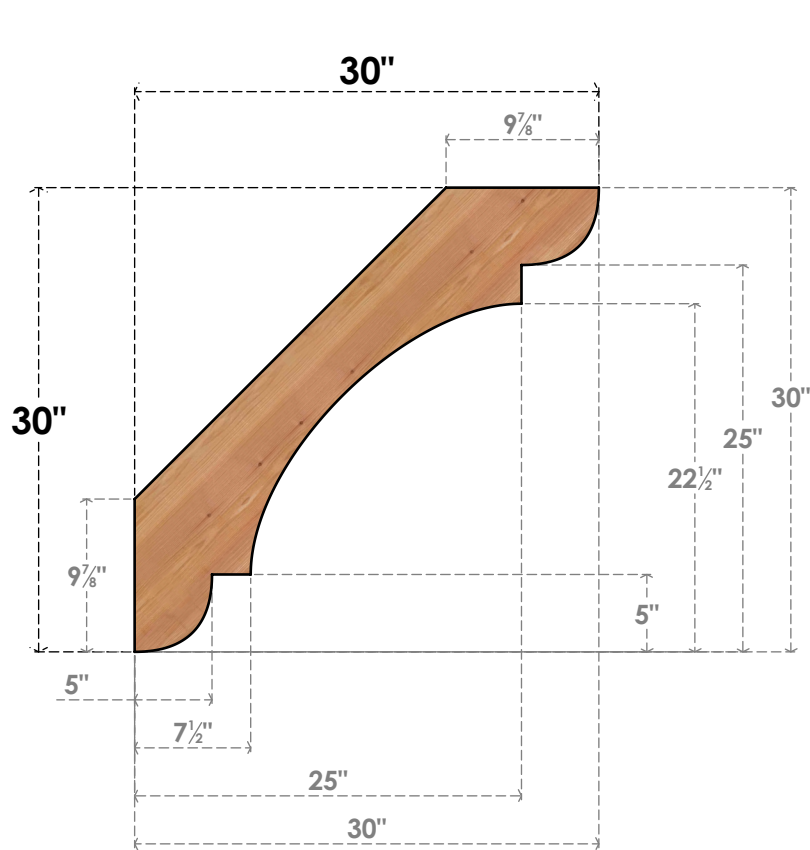

BRC06X30X30OLY00SWR

5 1/2"W X 30"D X 30"H OLYMPIC SMOOTH BRACE, WESTERN RED CEDAR

SIDE

FRONT

EKENA MILLWORK
 2300 WEST MAIN ST.
 CLARKSVILLE, TX 75426
 TOLL FREE: 866-607-0453
 WWW.EKENAMILLWORK.COM

NOTES

1. INSTALLATION TO BE COMPLETED IN ACCORDANCE WITH MANUFACTURER'S SPECIFICATIONS.
2. DRAWING MAY NOT BE TO SCALE
3. THIS DRAWING IS INTENDED FOR DESIGN AND PLANNING PURPOSES ONLY.
4. ALL INFORMATION CONTAINED HEREIN WAS CURRENT AT THE TIME OF DEVELOPMENT BUT MUST BE REVIEWED AND APPROVED BY THE PRODUCT MANUFACTURER TO BE CONSIDERED ACCURATE.
5. PRODUCTS ARE NOT KILN DRIED. THIS ITEM IS UNIQUE AND WILL CONTAIN THE NATURAL VARIATIONS THAT THE WOOD SPECIES OFFERS. THIS MAY RESULT IN VARIATIONS UP TO 1/4"