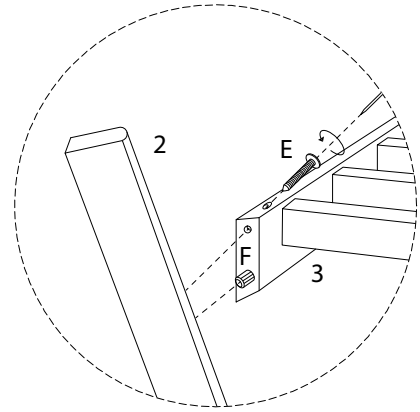

Assembly instructions for the coffee table, including tool requirements, time, and personnel.

**Tools:** A circle containing a screwdriver and an Allen key, and a crossed-out power drill icon.

**Warnings:** A triangle with an exclamation mark.

**Time:** A clock icon with the text "30'".

**Personnel:** A person icon with the text "2".

A

x 1

B

M6  
x  
60

x 8

C

1

2

3

E

x 4

4

A

x 1