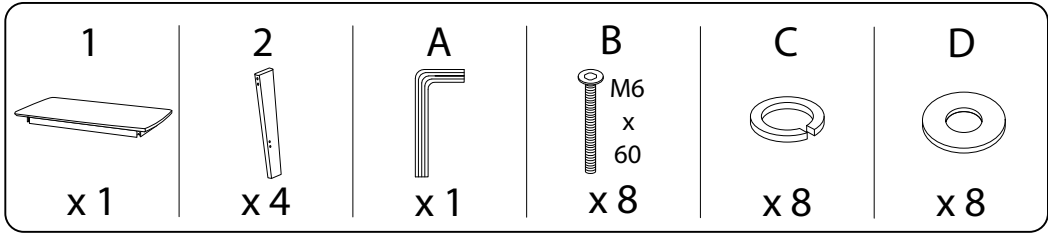

Assembly instructions for the coffee table, including tool requirements, time, and personnel.

**Tools:** A circle containing a screwdriver and an Allen key, and a crossed-out power drill icon.

**Warnings:** A triangle with an exclamation mark.

**Time:** A clock icon with the text "30'".

**Personnel:** A person icon with the text "2".

A

x 1

B

M6  
x  
60

x 8

C

x 8

D

x 8

E

M6  
x  
32

x 4

F

x 4

1

2

3

E

x 4

4

A

x 1