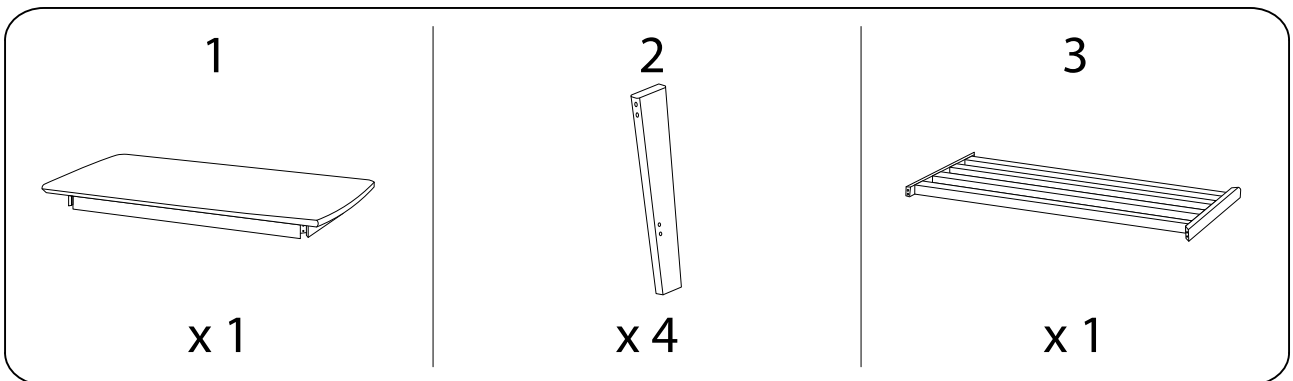

Assembly instructions for the coffee table, including tool requirements, time, and personnel.

**Tools:** A circle containing a screwdriver and an Allen key, and a crossed-out power drill icon.

**Warnings:** A triangle with an exclamation mark.

**Time:** A clock icon with the text "30'".

**Personnel:** A person icon with the text "2".

A

x 1

B

M6  
x  
60

x 8

C