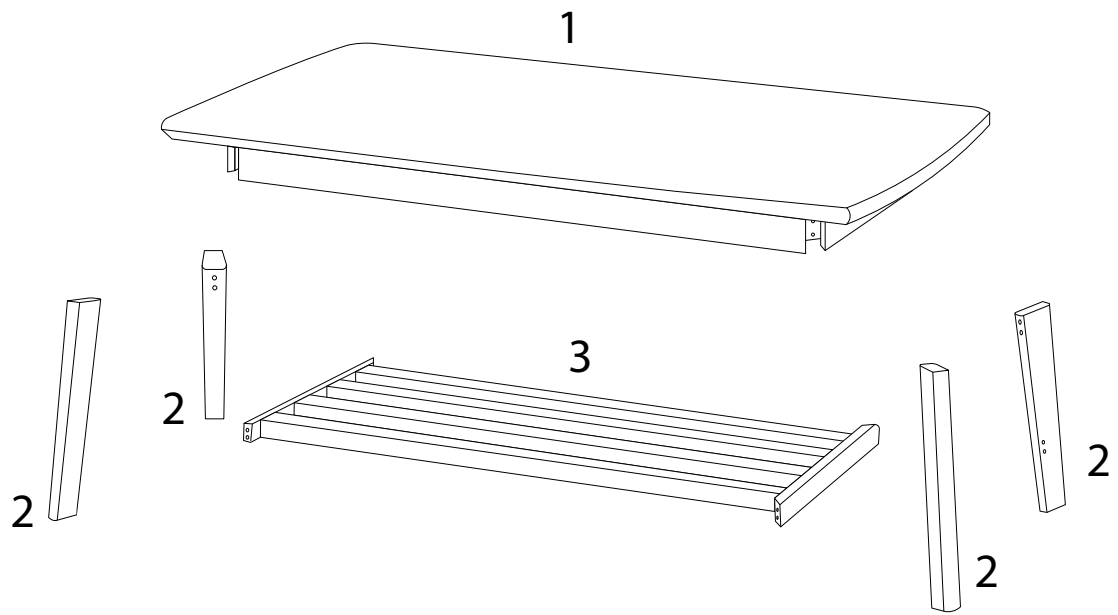

Assembly instructions for the coffee table, including tool requirements, time, and personnel.

**Tools:** A circle containing a screwdriver and an Allen key, and a crossed-out power drill icon.

**Warnings:** A triangle with an exclamation mark.

**Time:** A clock icon with the text "30'".

**Personnel:** A person icon with the text "2".

A

x 1

B

M6  
x  
60

x 8

C