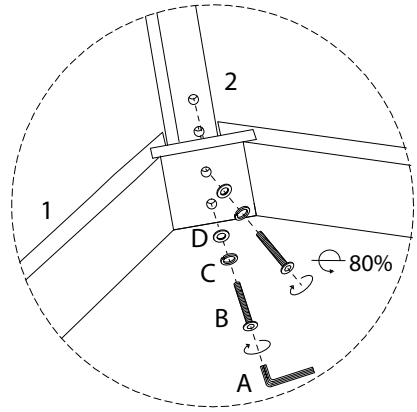

Assembly instructions for the coffee table, including tool requirements, time, and personnel.

**Tools:** A circle containing a screwdriver and an Allen key, and a crossed-out power drill icon.

**Warnings:** A triangle with an exclamation mark.

**Time:** A clock icon with the text "30'".

**Personnel:** A person icon with the text "2".

A

x 1

B

M6  
x  
60

x 8

C

1

2

3

E

x 4

4

A

x 1