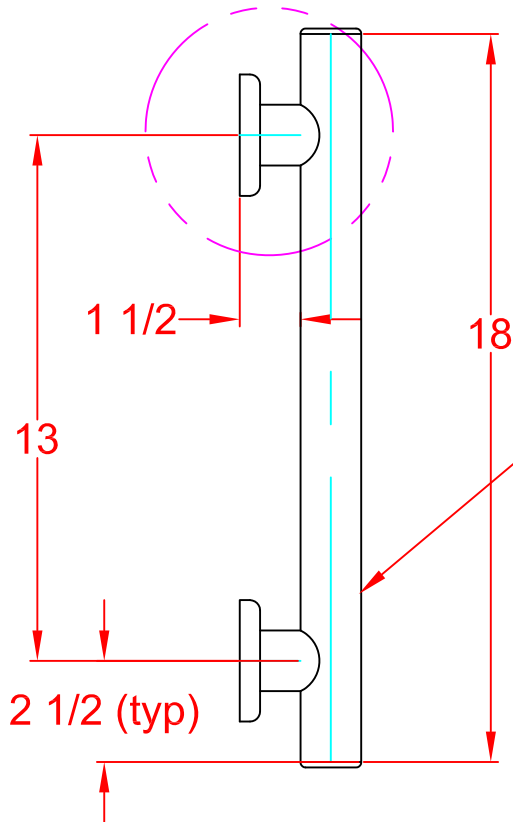

SEACHROME

Seachrome Corporation
1906 East Dominguez Street
Long Beach, California 90810
Phone: (800) 955-2476
Fax: (800) 444-3380

Description:

GSSO-180-HCR (Oval Tube Series)
13" Centers (1.50 x 1.00) Oval Grab Bar
(18" Overall, Both Ends Straight)
(Satin Stainless Finish)

Customer:

Accessible
Construction

Customer Part #

04-15-2014

See Flange Detail

1-1/4" x 18ga. S.S. Round
Tubing formed to elliptical
shape of 1-1/2" x 1"

This drawing and the information contained herein is proprietary to Seachrome Corp. and shall not be reproduced, copied or disclosed in whole, or part, or used for manufacturing or for any other purpose without the written permission of Seachrome Corporation.