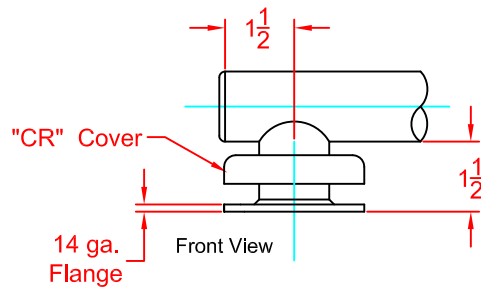

Customer:

Accessible
Construction

Customer Part #

04-15-2014

See Flange Detail

1-1/4" x 18ga. S.S. Round
Tubing formed to elliptical
shape of 1-1/2" x 1"

This drawing and the information contained herein is proprietary to Seachrome Corp. and shall not be reproduced, copied or disclosed in whole, or part, or used for manufacturing or for any other purpose without the written permission of Seachrome Corporation.