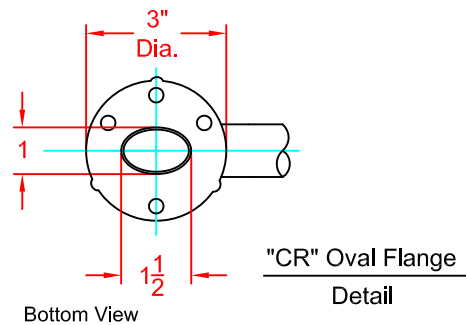

Customer:

Accessible
Construction

Customer Part #

04-15-2014

See Flange Detail

1-1/4" x 18ga. S.S. Round
Tubing formed to elliptical
shape of 1-1/2" x 1"

This drawing and the information contained herein is proprietary to Seachrome Corp. and shall not be reproduced, copied or disclosed in whole, or part, or used for manufacturing or for any other purpose without the written permission of Seachrome Corporation.