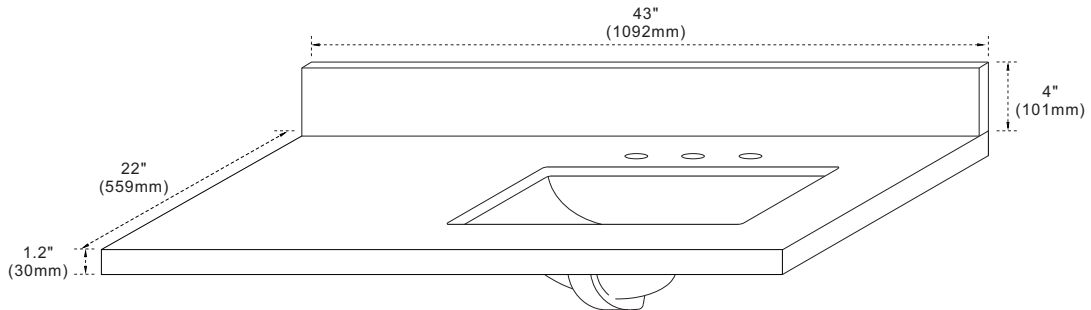

BELLATERRA HOME

Model: 430002-43-R Countertop

Features

1. Single 20" rectangular undermount sink cutout;
2. 8" wide spread faucet holes;
3. 4" height backsplash included;
4. Thickness laminated to 1.2";
5. Ceramic sink on right side of countertop;