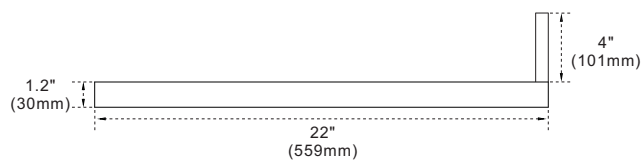

Side view

NOTE: SINK STYLE, SHAPE, FAUCET HOLES, CUTOUT ON TOP, VANITY MAY VARY FROM THE PICTURE ABOVE. INSTRUCTIONAL PURPOSE ONLY.