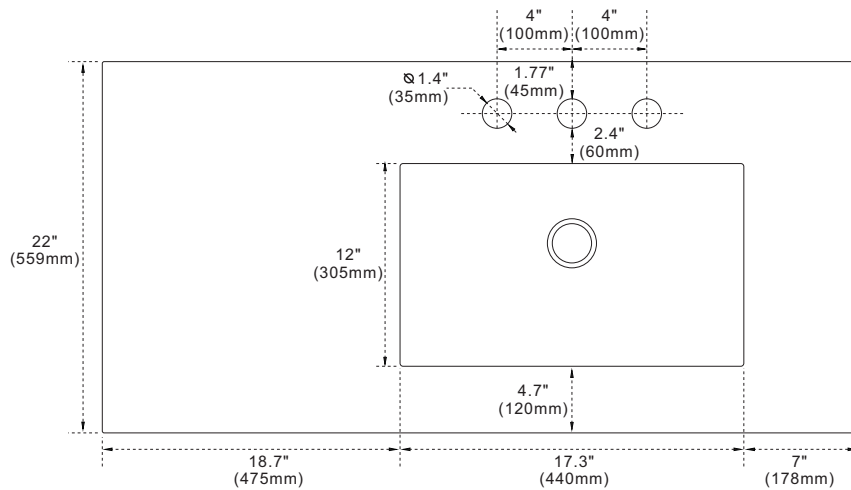

BELLATERRA HOME

Model: 430002-43-R Countertop

Features

1. Single 20" rectangular undermount sink cutout;
2. 8" wide spread faucet holes;
3. 4" height backsplash included;
4. Thickness laminated to 1.2";
5. Ceramic sink on right side of countertop;

Colors / Finishes

- WM - Natural White Carrara marble;
- BG - Natural Black Galaxy Granite;
- GY - Natural Grey Granite;
- WE - White Engineer Stone;

Top view

Side view

NOTE: SINK STYLE, SHAPE, FAUCET HOLES, CUTOUT ON TOP, VANITY MAY VARY FROM THE PICTURE ABOVE. INSTRUCTIONAL PURPOSE ONLY.