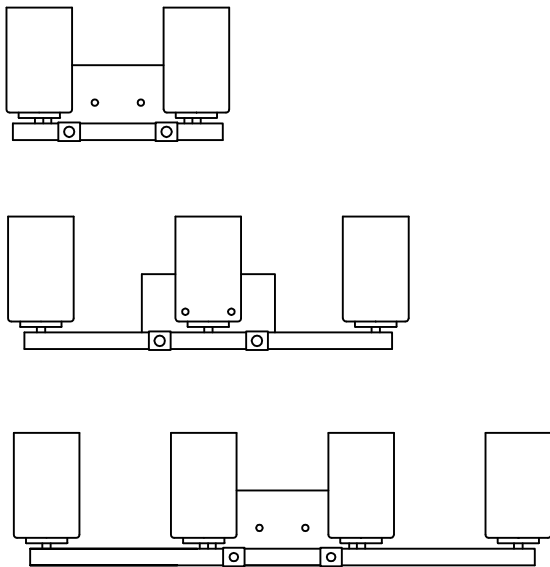

CANOPY MOUNTING & WIRE CONNECTION ASSEMBLY STEPS:

1. D,E → A
2. K → D
3. B,A → C
4. F → G
5. H,J → D

FIXTURE ASSEMBLY STEPS:

1. M,N → L
2. P → L

B, C, G & P
(NOT FURNISHED)
(NO INCLUIDA)
(NON FOURNIE)

Instructions d'Assemblage et Installation