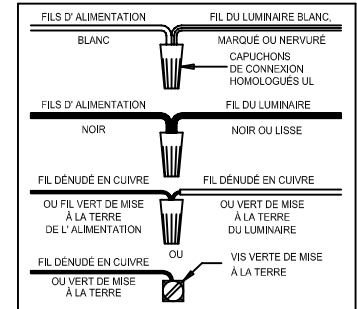

Instructions d'Assemblage et Installation

MISE EN GARDE: Lire les instructions avec soin et couper le courant au disjoncteur central avant de commencer l'installation.

*****

AVERTISSEMENT - S'il y a d'autres mécanismes régulateurs qui s'emploient avec ce dispositif, suivre soigneusement les instructions pour satisfaire aux exigences NEC. Si vous avez des questions, consulter un électricien qualifié.

AVERTISSEMENT - Ce produit contient des composants chimiques qui selon L'état de Californie provoquent un cancer, des infirmités de naissance et (ou) du mal au système reproductif. Il faut laver les mains soigneusement après avoir installé, manipulé, nettoyé, ou autrement touché ce produit.

MISE EN GARDE - Le verre est toujours fragile; maniez le(s) composant(s) et/ou l' (les) ampoule(s) avec prudence.

*****