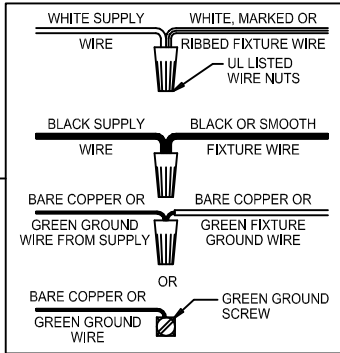

Assembly & Installation Instructions

CAUTION: Read instructions carefully and turn electricity off at main circuit breaker panel before beginning installation.

WARNING - If any Special Control Devices are used with this Fixture, Follow the Instructions Carefully to assure full compliance with N.E.C. requirements. If there are any questions, contact a Qualified Electrical Contractor.
 WARNING - This product contains chemicals known to the State of California to cause cancer, birth defects and /or other reproductive harm. Thoroughly wash hands after installing, handling, cleaning, or otherwise touching this product.
 CAUTION - All glass is fragile, use care when handling Glass component(s) and or Lamp(s).

CANOPY MOUNTING & WIRE CONNECTION ASSEMBLY STEPS:

1. D,E → A
2. K → D
3. B,A → C
4. F → G
5. H,J → D

FIXTURE ASSEMBLY STEPS:

1. M,N → L
2. P → L

B, C, G & P
(NOT FURNISHED)
(NO INCLUIDA)
(NON FOURNIE)

Instructions d'Assemblage et Installation