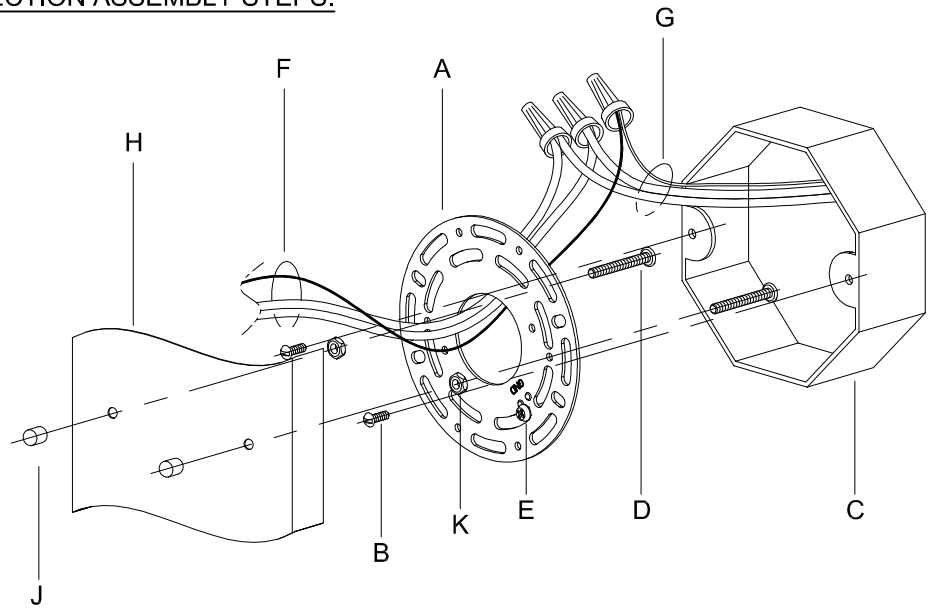

Assembly & Installation Instructions

CAUTION: Read instructions carefully and turn electricity off at main circuit breaker panel before beginning installation.

WARNING - If any Special Control Devices are used with this Fixture, Follow the Instructions Carefully to assure full compliance with N.E.C. requirements. If there are any questions, contact a Qualified Electrical Contractor.
 WARNING - This product contains chemicals known to the State of California to cause cancer, birth defects and /or other reproductive harm. Thoroughly wash hands after installing, handling, cleaning, or otherwise touching this product.
 CAUTION - All glass is fragile, use care when handling Glass component(s) and or Lamp(s).

CANOPY MOUNTING & WIRE CONNECTION ASSEMBLY STEPS:

1. D,E → A
2. K → D
3. B,A → C
4. F → G
5. H,J → D

FIXTURE ASSEMBLY STEPS:

1. M,N → L
2. P → L

B, C, G & P
(NOT FURNISHED)
(NO INCLUIDA)
(NON FOURNIE)

Instructions d'Assemblage et Installation