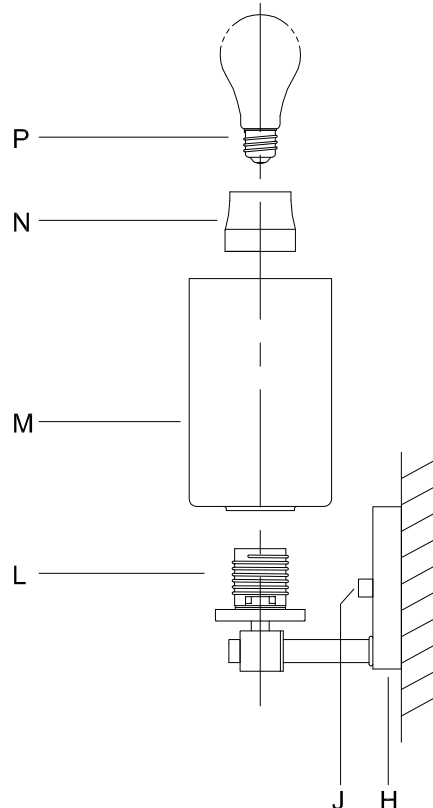

Assembly & Installation Instructions

CAUTION: Read instructions carefully and turn electricity off at main circuit breaker panel before beginning installation.

WARNING - If any Special Control Devices are used with this Fixture, Follow the Instructions Carefully to assure full compliance with N.E.C. requirements. If there are any questions, contact a Qualified Electrical Contractor.
 WARNING - This product contains chemicals known to the State of California to cause cancer, birth defects and /or other reproductive harm. Thoroughly wash hands after installing, handling, cleaning, or otherwise touching this product.
 CAUTION - All glass is fragile, use care when handling Glass component(s) and or Lamp(s).

CANOPY MOUNTING & WIRE CONNECTION ASSEMBLY STEPS:

1. D,E → A
2. K → D
3. B,A → C
4. F → G
5. H,J → D

FIXTURE ASSEMBLY STEPS:

1. M,N → L
2. P → L

B, C, G & P
(NOT FURNISHED)
(NO INCLUIDA)
(NON FOURNIE)

Instructions d'Assemblage et Installation