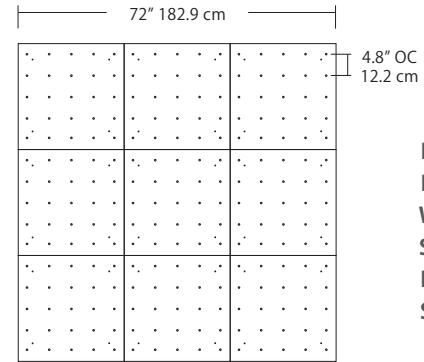

- Screw-in optical acrylic light guide
- Suspends from an 8' adjustable cable
- Damp location rated

Specifications

- Color Rendering Index: 90CRI
- LED Color Temperature: 3000K (standard)
- Lumens: 238 Lm
- Wattage: 3W
- Cable Length: 8' (for longer lengths consult factory)
- For recommended dimmers, see <http://blackjacklighting.com>

For full specifications and ordering information, see blackjacklighting.com

(# symbol indicates additional specification required)

Pendant Mounting	Canopy	Dimensions	End / Side View	Finish Options
SP5	5" Canopy Canopy and driver included with pendant			BL Matte Black PC Pol. Chrome WH White SG Satin Gold BZ Bronze SS Satin Silver
SP2	2.5" Fascia Canopy Canopy included with pendant. Driver sold separately.			BL Matte Black PC Pol. Chrome WH White SG Satin Gold BZ Bronze SS Satin Silver
MPC	24" Multi-Port Square - 9 Port C-MPS-2409-# 24" Multi-Port Square - 25 Port C-MPS-2425-#			BL Matte Black PC Pol. Chrome WH White SG Satin Gold BZ Bronze SS Satin Silver
MPC	38" Multi-Port Rectangle - 10 Port C-MPT-3810-# 38" Multi-Port Rectangle - 18 Port C-MPT-3818-#			BL Matte Black PC Pol. Chrome WH White SG Satin Gold BZ Bronze SS Satin Silver
MPC	22" Multi-Port Linear - 5 Port C-MPL-2205-# 48" Multi-Port Linear - 11 Port C-MPL-4811-#			BL Matte Black PC Pol. Chrome WH White SG Satin Gold BZ Bronze SS Satin Silver
MPC	10" Round - 3 Port C-MPR-1003-# 10" Round - 9 Port C-MPR-1009-#			BL Matte Black PC Pol. Chrome WH White SG Satin Gold BZ Bronze SS Satin Silver
MPC	20" Round - 3 Port C-MPR-2003-# 20" Round - 12 Port C-MPR-2012-#			BL Matte Black PC Pol. Chrome WH White SG Satin Gold BZ Bronze SS Satin Silver
JTA	24" JackTrack #-#-# 48" JackTrack #-#-# 94" JackTrack #-#-#			BL Matte Black WH White

Quatro

Square Configurations - See [Quatro Square Configurations](#) section of our website for specification information (#)

4S (4' 2x2 / 9 Port)
MSQ-2409-##-4S-##

6S (6' 3x3 / 25 Port)
MSQ-2425-##-6S-##