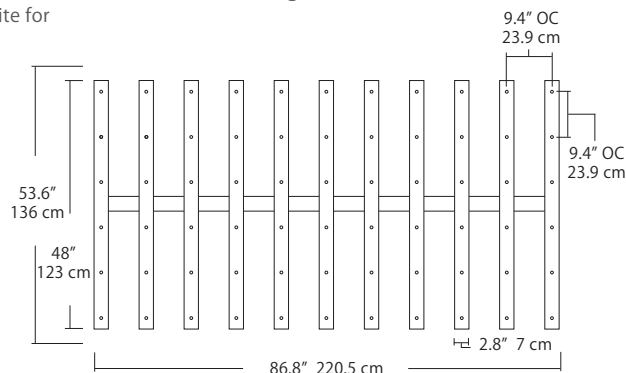

- Screw-in optical acrylic light guide
- Suspends from an 8' adjustable cable
- Damp location rated

Specifications

- Color Rendering Index: 90CRI
- LED Color Temperature: 3000K (standard)
- Lumens: 238 Lm
- Wattage: 3W
- Cable Length: 8' (for longer lengths consult factory)
- For recommended dimmers, see <http://blackjacklighting.com>

4L (4'x2' / 9 Port)
MSQ-2409-##-4L-##

6L (6'x2' / 25 Port)
MSQ-2425-##-6L-##

Duo

Linear Configurations - See [Duo Linear Configurations](#) section of our website for specification information (#)

6L (6'4"x6" / 10 Port)
MSD-3810-##-6L-##

MPC

- BL** Matte Black
- PC** Pol. Chrome
- WH** White
- SG** Satin Gold
- BZ** Bronze
- SS** Satin Silver

9L (9'6"x6" / 18 Port)
MSD-3818-##-9L-##

Solo

Solo 48" Linear Configuration - See [Solo Linear Configuration](#) section of our website for specific information (#)

Solo (L) Configuration

Solo 22" Grid Configuration - See [Solo Grid Configuration](#) section of our website for specific information (#)

MPC

Solo 48" Grid Configuration

- BL** Matte Black
- PC** Pol. Chrome
- WH** White
- SG** Satin Gold
- BZ** Bronze
- SS** Satin Silver