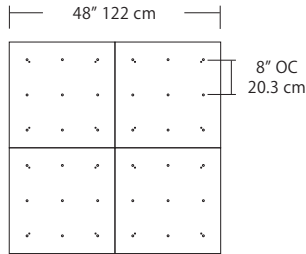

For full specifications and ordering information, see blackjacklighting.com

(# symbol indicates additional specification required)

Pendant Mounting	Canopy	Dimensions	End / Side View	Finish Options
SP5	5" Canopy Canopy and driver included with pendant			BL Matte Black PC Pol. Chrome WH White SG Satin Gold BZ Bronze SS Satin Silver
SP2	2.5" Fascia Canopy Canopy included with pendant. Driver sold separately.			BL Matte Black PC Pol. Chrome WH White SG Satin Gold BZ Bronze SS Satin Silver
MPC	24" Multi-Port Square - 9 Port C-MPS-2409-# 24" Multi-Port Square - 25 Port C-MPS-2425-#			BL Matte Black PC Pol. Chrome WH White SG Satin Gold BZ Bronze SS Satin Silver
MPC	38" Multi-Port Rectangle - 10 Port C-MPT-3810-# 38" Multi-Port Rectangle - 18 Port C-MPT-3818-#			BL Matte Black PC Pol. Chrome WH White SG Satin Gold BZ Bronze SS Satin Silver
MPC	22" Multi-Port Linear - 5 Port C-MPL-2205-# 48" Multi-Port Linear - 11 Port C-MPL-4811-#			BL Matte Black PC Pol. Chrome WH White SG Satin Gold BZ Bronze SS Satin Silver
MPC	10" Round - 3 Port C-MPR-1003-# 10" Round - 9 Port C-MPR-1009-#			BL Matte Black PC Pol. Chrome WH White SG Satin Gold BZ Bronze SS Satin Silver
MPC	20" Round - 3 Port C-MPR-2003-# 20" Round - 12 Port C-MPR-2012-#			BL Matte Black PC Pol. Chrome WH White SG Satin Gold BZ Bronze SS Satin Silver
JTA	24" JackTrack #-#-# 48" JackTrack #-#-# 94" JackTrack #-#-#			BL Matte Black WH White

Quatro

Square Configurations - See [Quatro Square Configurations](#) section of our website for specification information (#)

4S (4' 2x2 / 9 Port)
MSQ-2409-##-4S-##

6S (6' 3x3 / 25 Port)
MSQ-2425-##-6S-##