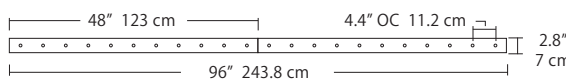

4L (4'x2' / 9 Port)
MSQ-2409-##-4L-##

6L (6'x2' / 25 Port)
MSQ-2425-##-6L-##

Duo

Linear Configurations - See [Duo Linear Configurations](#) section of our website for specification information (#)

6L (6'4"x6" / 10 Port)
MSD-3810-##-6L-##

MPC

- BL** Matte Black
- PC** Pol. Chrome
- WH** White
- SG** Satin Gold
- BZ** Bronze
- SS** Satin Silver

9L (9'6"x6" / 18 Port)
MSD-3818-##-9L-##

Solo

Solo 48" Linear Configuration - See [Solo Linear Configuration](#) section of our website for specific information (#)

Solo (L) Configuration

Solo 22" Grid Configuration - See [Solo Grid Configuration](#) section of our website for specific information (#)

MPC

Solo 48" Grid Configuration

- BL** Matte Black
- PC** Pol. Chrome
- WH** White
- SG** Satin Gold
- BZ** Bronze
- SS** Satin Silver