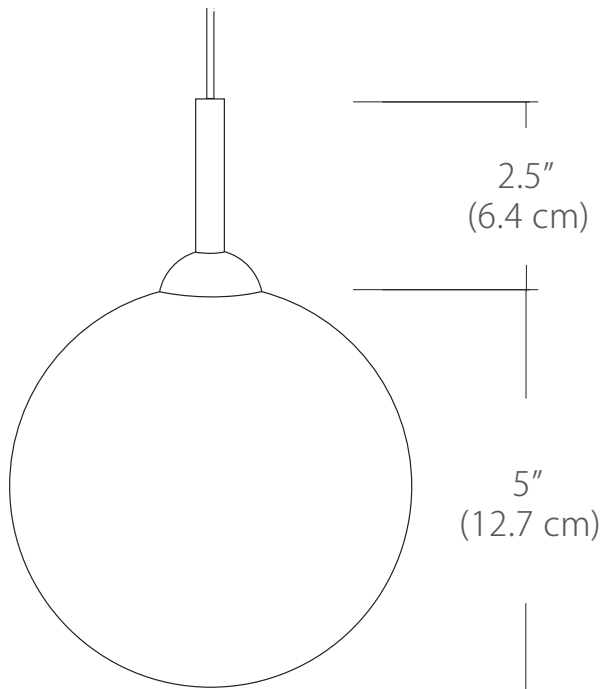

Project:

Type:

Quantity:

Note:

SKU#: SP - GGL - WH - 05 - - - - -

Description

Simple sophistication in a 5" white glass globe pendant.
Complete 360° even illumination for a host of environments.

Features

- Screw-in optical acrylic light guide
- Suspends from an 8' adjustable cable
- Damp location rated

Specifications

- Color Rendering Index: 90CRI
- LED Color Temperature: 3000K (standard)
- Lumens: 238 Lm
- Wattage: 3W
- Cable Length: 8' (for longer lengths consult factory)
- For recommended dimmers, see <http://blackjacklighting.com>

Dimensions

Diffuser

ORDERING GUIDE

Category	Series	Diffuser	Size	Finish	Color Temp.	Wattage	Mounting	Length
SP	GGL	WH	05		30K			
SP Small Pendant	GGL Large White Glass Globe	WH White	05 5" Diameter	Standard BL Black PC Polished Chrome WH White Special Order BZ Bronze SG Satin Gold SS Satin Silver	27K 2700K 30K 3000K 35K 3500K 40K 4000K (30K Standard)	3W 3Watts/ 133 Lm (recommended for single pendant application)	SP5 5" Canopy SP2 2.5" Fascia Canopy MPC Multi-Port Connector JTA JackTrack Adapter (See page 2 for mounting information)	96" Standard (Change Length for custom cable length in inches)

MPC

- BL** Matte Black
- PC** Pol. Chrome
- WH** White
- SG** Satin Gold
- BZ** Bronze
- SS** Satin Silver

9L (9'6"x6" / 18 Port)
MSD-3818-##-9L-##

Solo

Solo 48" Linear Configuration - See [Solo Linear Configuration](#) section of our website for specific information (#)