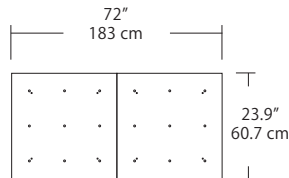

Quatro

Square Configurations - See [Quatro Square Configurations](#) section of our website for specification information (#)

4S (4' 2x2 / 9 Port)
MSQ-2409-##-4S-##

6S (6' 3x3 / 25 Port)
MSQ-2425-##-6S-##

4L (4'x2' / 9 Port)
MSQ-2409-##-4L-##

6L (6'x2' / 25 Port)
MSQ-2425-##-6L-##

Duo

Linear Configurations - See [Duo Linear Configurations](#) section of our website for specification information (#)

6L (6'4"x6" / 10 Port)
MSD-3810-##-6L-##