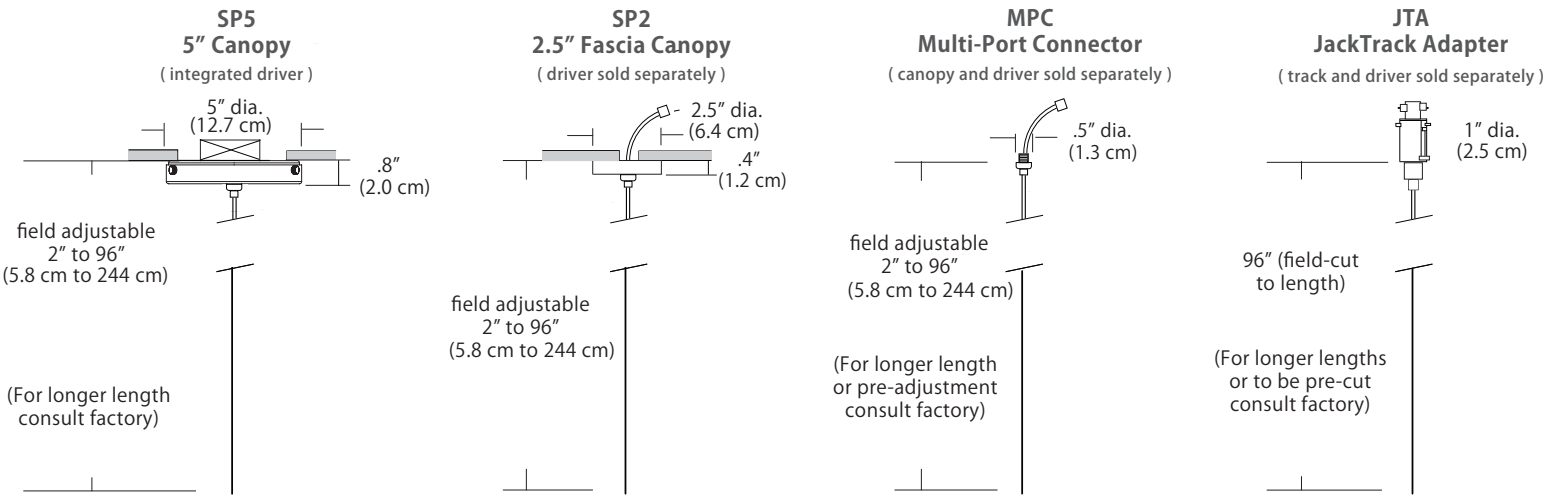

- Screw-in optical acrylic light guide
- Suspends from an 8' adjustable cable
- Damp location rated

Specifications

- Color Rendering Index: 90CRI
- LED Color Temperature: 3000K (standard)
- Lumens: 238 Lm
- Wattage: 3W
- Cable Length: 8' (for longer lengths consult factory)
- For recommended dimmers, see <http://blackjacklighting.com>

Wattage

Wattage  2W 3W	<p>2W = 2 Watts / 86 Lumens, recommended for Multi-Port applications (Multi-Port system and JackTrack adapter). 3W = 3 Watts / 133 Lumens, recommended for single pendant applications (5" Canopy and 2.5" Fascia Canopy).</p> <p><i>(Lumens measured at 3000K)</i></p>
---	--

Mounting

Mounting  SP5 SP2 MPC JTA	<p>SP5 = 5" canopy with integrated driver (included), attaches to rear of canopy and sits inside ceiling mounted junction box <i>Cable with modular connector attaches to canopy w/ integrated universal driver (120-277V / TRIAC, ELV, 0-10V dimming)</i></p> <p>SP2 = 2.5" thin profile canopy that attaches flush to a rigid ceiling (driver sold separately) <i>Cable with modular connector (and optional wire harness) attaches to a remote driver</i></p> <p>MPC = Multi-port connector attaches to any of BlackJack's Multi-Port canopies (canopy and driver sold separately) <i>Cable with modular connector attaches to a driver inside a Multi-Port canopy (driver may be remote)</i></p> <p>JTA = Adapter connects the pendant in any position along the JackTrack system (track and driver sold separately) <i>Cable is cut to length and inserted in a connector at the bottom of the JackTrack adapter</i></p>
--	---