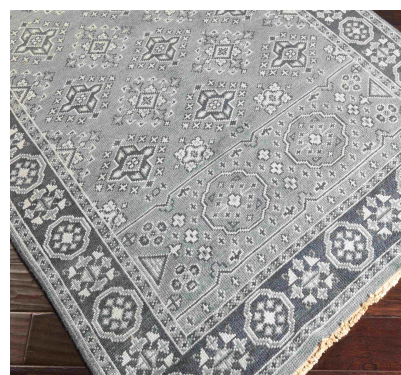

Cappadocia CPP-5012

CORNER DETAIL

DETAILS

100% Wool
Hand Knotted
Low Pile
Thickness: 0.25"
Made in India

SIZES AVAILABLE

2' x 3'
3'6" x 5'6"
5'6" x 8'6"
8' x 11'
9' x 13'
18" Sample
Custom Sizes Available