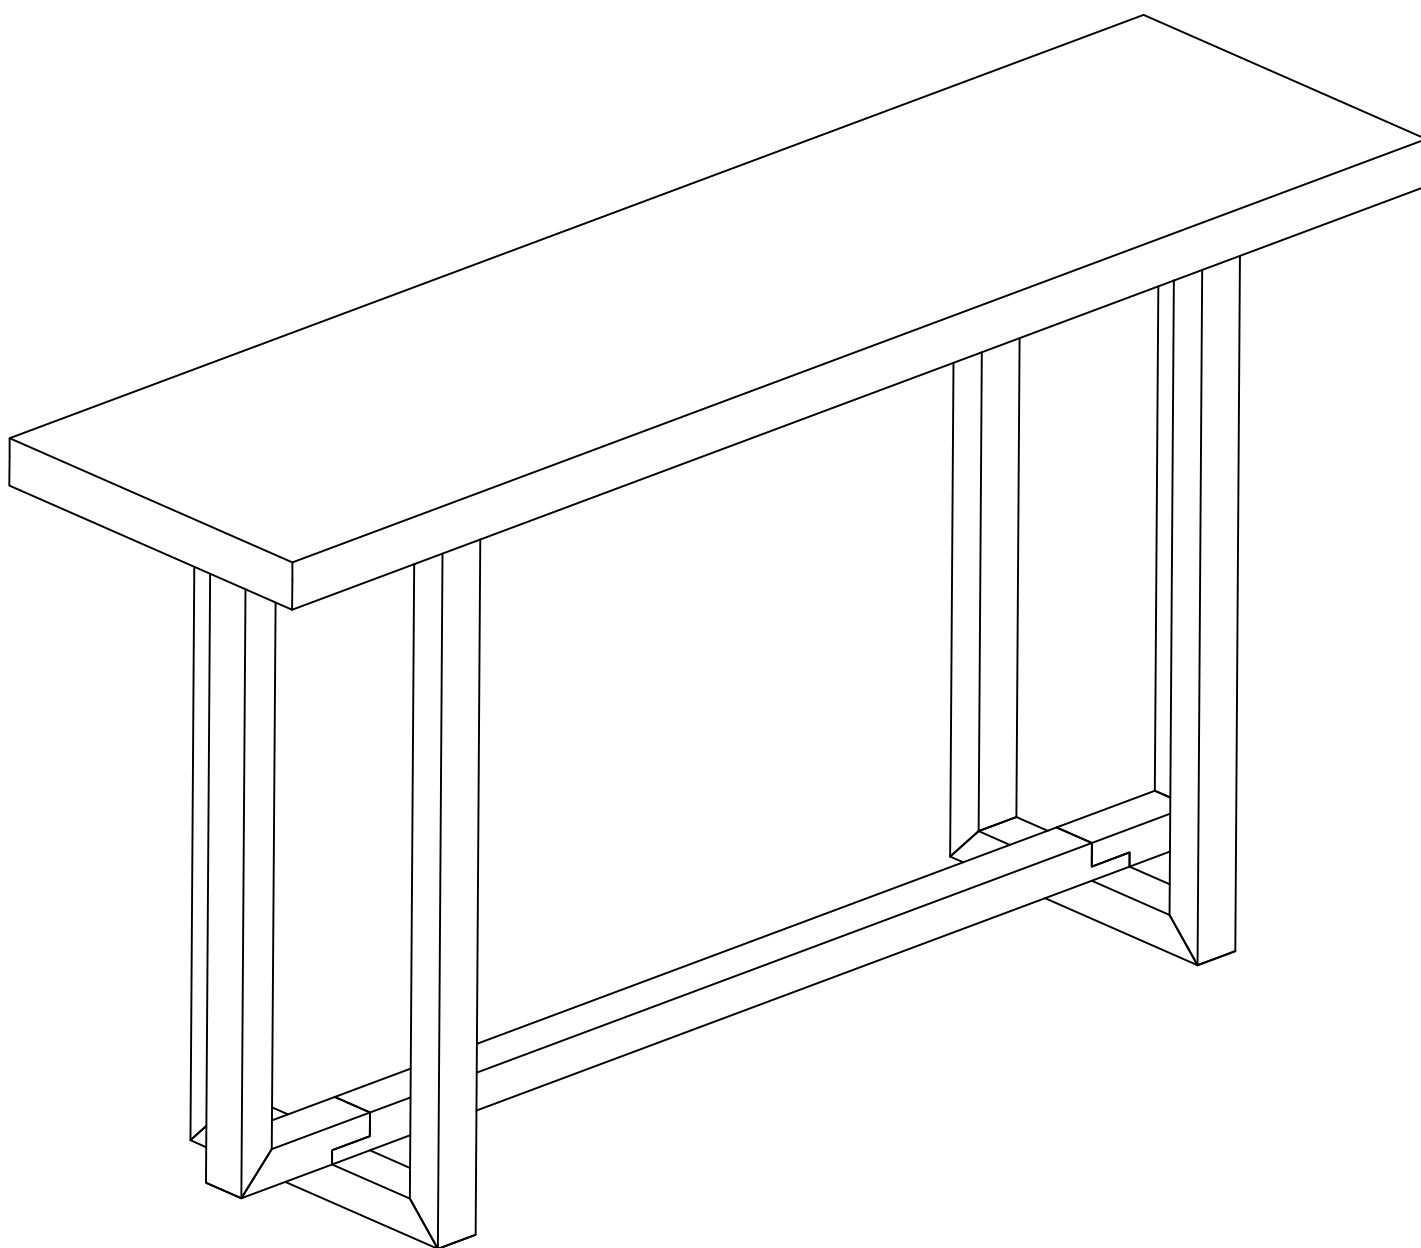

Assembly Instructions

Caution: You must read this before you proceed

Console table

Product name:

Console table

Parts list

Label		Description	QTY
①		Table Top	1
②		Side standing frame	2
③		Side frame	2
④		Middle Horizontal Bar	2

Hardware

Label	Picture	Description	QTY
A		Wood dowel	12
B		Ø5/16"*2-1/4" bolt	8
C		Ø5/16"x16mm flat washer	8
D		Ø5/16" lock washer	8
E		Allen wrench	1
F		Ø40 Eva stickers	4

Overview

IMPORTANT :

- Read the instructions carefully from cover to cover.
- Do not assemble on flooring or carpet.
- Assemble on a clean non-marring surface (packing foam).
- Save all packaging until finished.
- Do not tighten bolts / screws completely until all bolts / screws are lined up and inserted into holes.
- Do not over tighten screws and bolts to avoid stripping.
- Please always use hand tools to assemble this product and never use power tools.