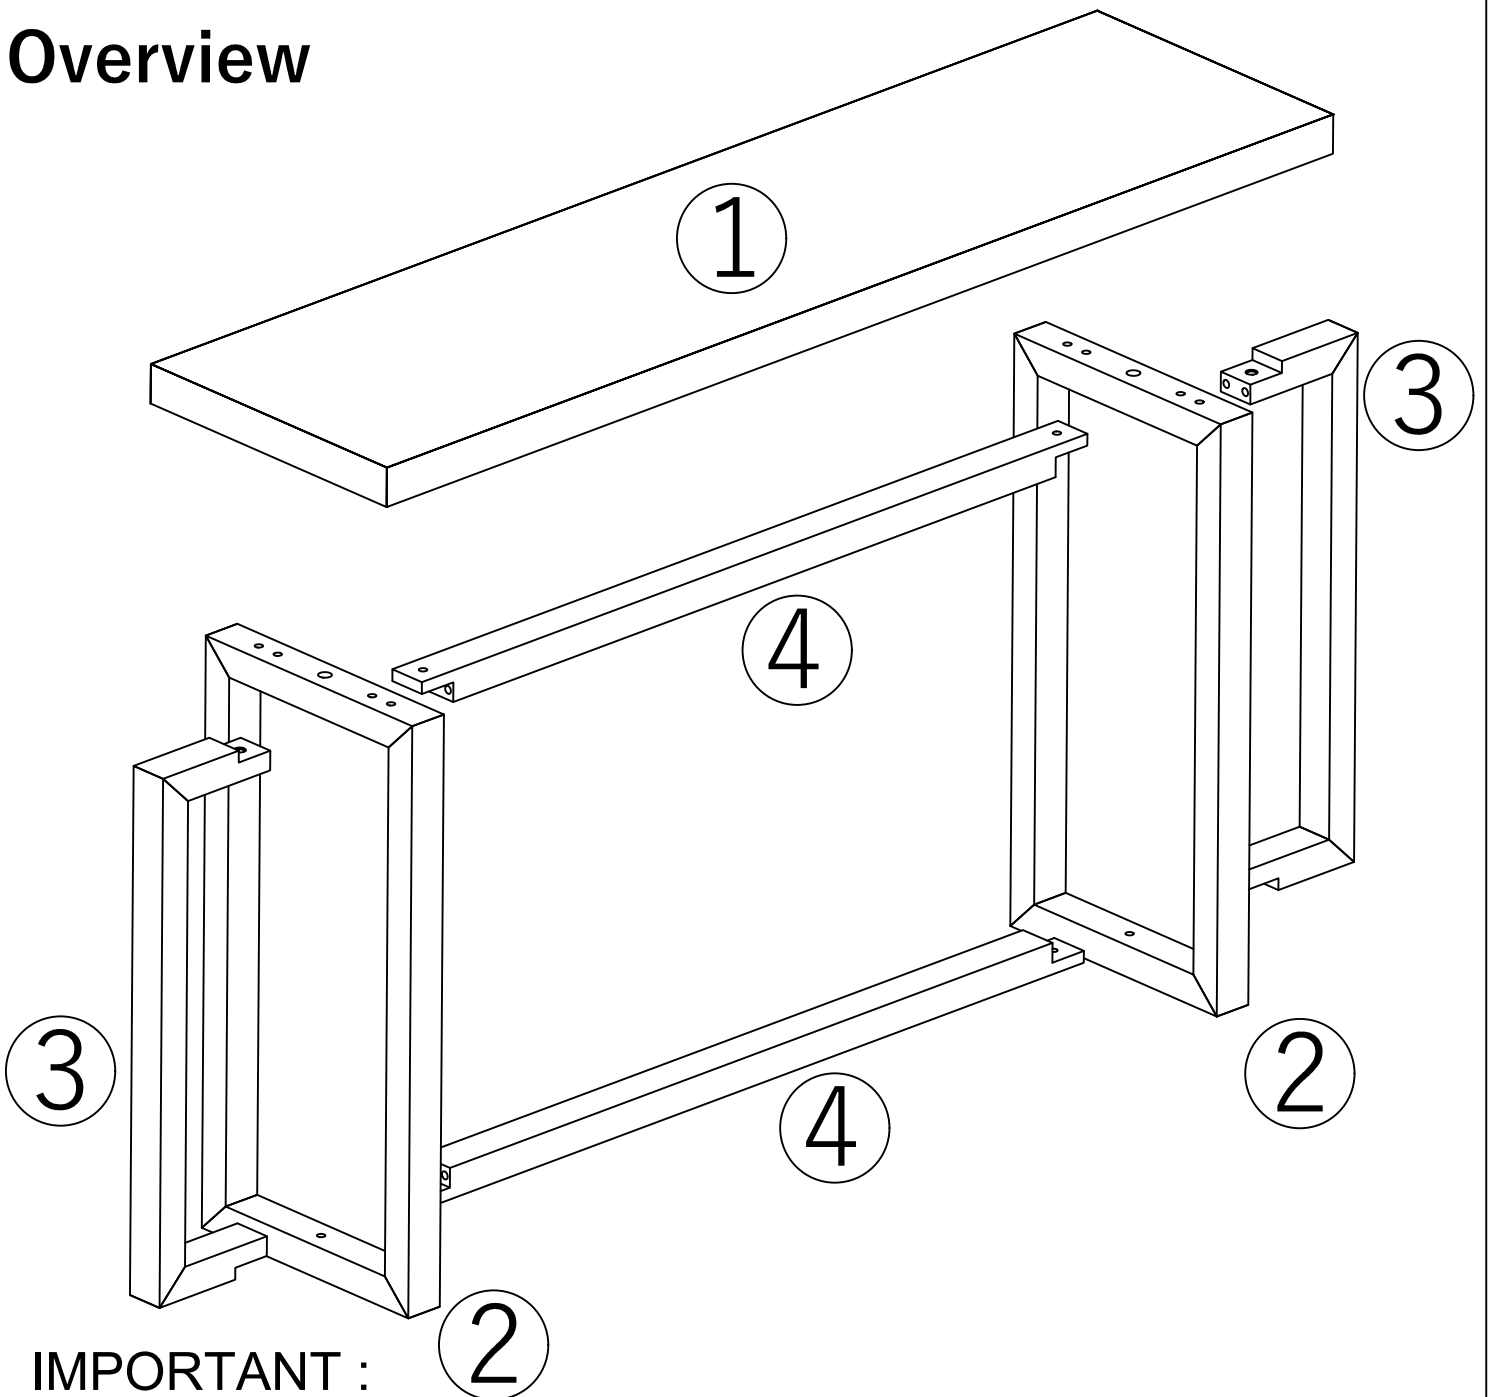

Assembly Instructions

Caution: You must read this before you proceed

Console table

Product name:

Console table

Parts list

Label		Description	QTY
①		Table Top	1
②		Side standing frame	2
③		Side frame	2
④		Middle Horizontal Bar	2

Hardware

Label	Picture	Description	QTY
A		Wood dowel	12
B		Ø5/16"*2-1/4" bolt	8
C		Ø5/16"x16mm flat washer	8
D		Ø5/16" lock washer	8
E		Allen wrench	1
F		Ø40 Eva stickers	4

Overview

IMPORTANT :

- Read the instructions carefully from cover to cover.
- Do not assemble on flooring or carpet.
- Assemble on a clean non-marring surface (packing foam).
- Save all packaging until finished.
- Do not tighten bolts / screws completely until all bolts / screws are lined up and inserted into holes.
- Do not over tighten screws and bolts to avoid stripping.
- Please always use hand tools to assemble this product and never use power tools.