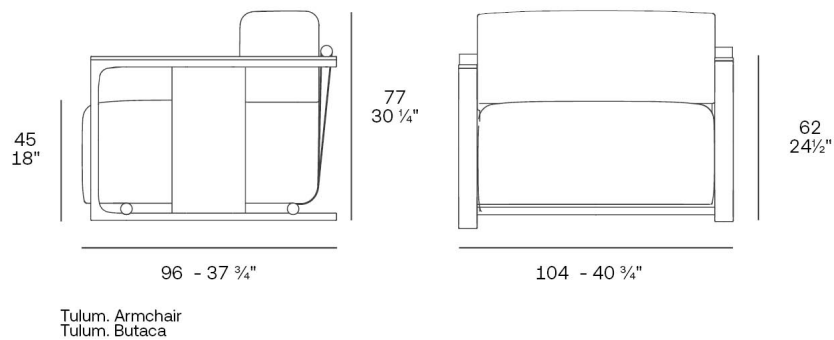

Weight: 44 Kg

Finishes

finishes

ALUMINIUM

Ref. 65070E

white

smoked

ecru