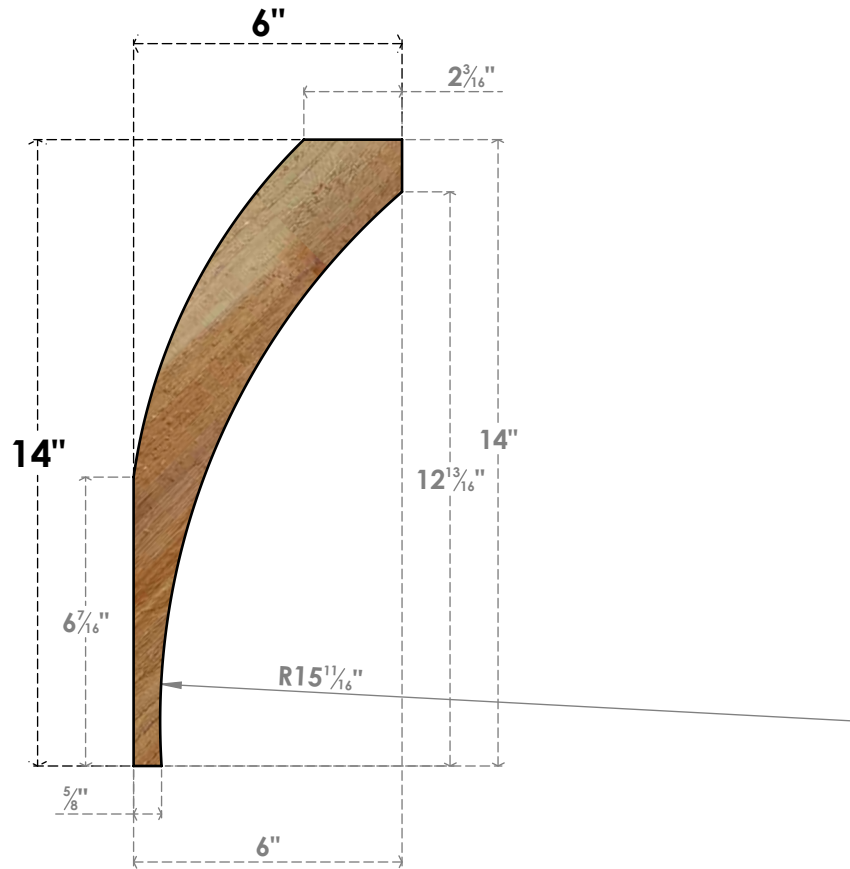

BRC04X06X14THR00RWR

4"W X 6"D X 14"H THORTON ROUGH SAWN BRACE, WESTERN RED CEDAR

SIDE

FRONT

EKENA MILLWORK
 2300 WEST MAIN ST.
 CLARKSVILLE, TX 75426
 TOLL FREE: 866-607-0453
 WWW.EKENAMILLWORK.COM

NOTES

1. INSTALLATION TO BE COMPLETED IN ACCORDANCE WITH MANUFACTURER'S SPECIFICATIONS.
2. DRAWING MAY NOT BE TO SCALE
3. THIS DRAWING IS INTENDED FOR DESIGN AND PLANNING PURPOSES ONLY.
4. ALL INFORMATION CONTAINED HEREIN WAS CURRENT AT THE TIME OF DEVELOPMENT BUT MUST BE REVIEWED AND APPROVED BY THE PRODUCT MANUFACTURER TO BE CONSIDERED ACCURATE.
5. PRODUCTS ARE NOT KILN DRIED. THIS ITEM IS UNIQUE AND WILL CONTAIN THE NATURAL VARIATIONS THAT THE WOOD SPECIES OFFERS. THIS MAY RESULT IN VARIATIONS UP TO 1/4"