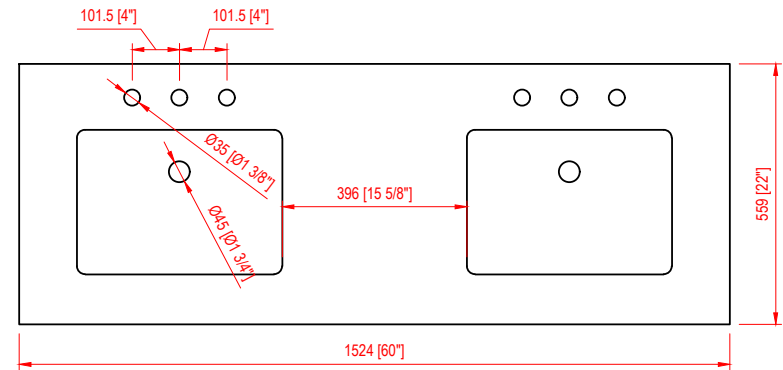

## 60" Bathroom Vanity

60 in. W x 22 in.D x 38 in.H  
(152.4 cm x 55.9 cm x 96.5 cm)

## Top View