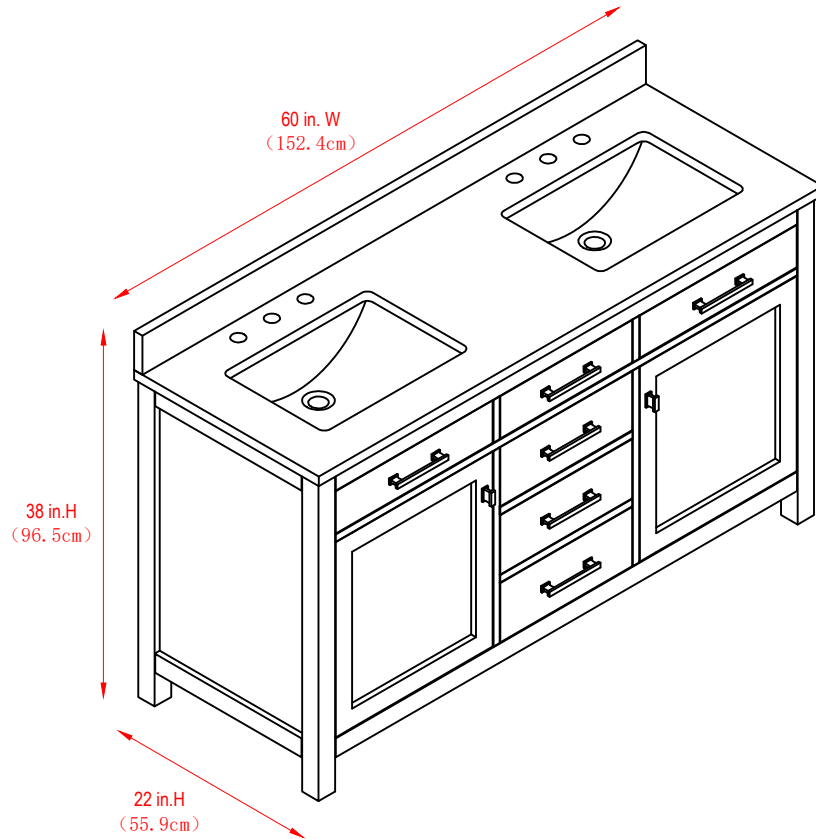

## 60" Bathroom Vanity

60 in. W x 22 in.D x 38 in.H  
(152.4 cm x 55.9 cm x 96.5 cm)

## Top View

## Back View