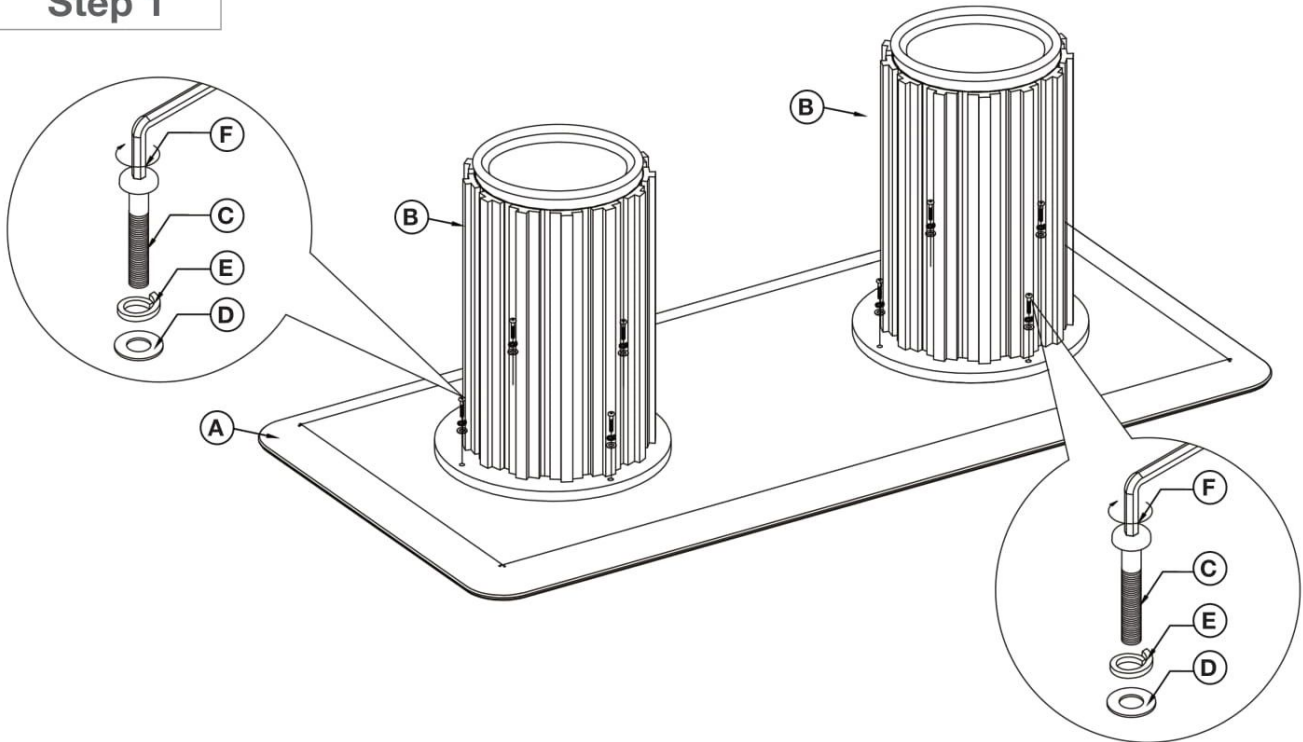

ASSEMBLY INSTRUCTIONS | DINING TABLE

PARTS CHECKLIST		
A		Table Top (1pc)
B		Pedestal Base (2pcs)

HARDWARE CHECKLIST		
C		Bolt M8x35mm (8pcs)
D		Flat Washer (8pcs)
E		Spring Washer (8pcs)
F		Allen Key (1pc)

Step 1

Finish