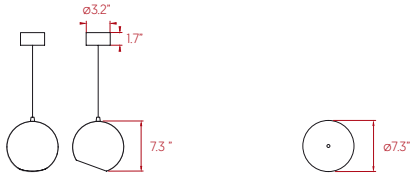

SPORE

by Marre Moerel

Suspension Medium - INDOOR **lzf**

SIZE

REFERENCES

SPOR SM IN UL

COMPONENTS

Ceramic

White Metal Canopy - $\phi 3.2''$ - disc $\phi 4.5''$

White Electrical Cable: 98"

LIGHT SOURCE

120V

Recommended Bulb - Not Included
E12 Lamp Holder
LED Mini Globe DIM 4.5 W, 360 lm

PACKAGING

Box Size: 9 x 9 x 15.8"

Box Volume: 0.71 ft³

Weight: Gross - 6.2 Lb | Net - 2.7 Lb

SELECT FROM FOLLOWING

CERAMIC

WHG - Glossy White Glazed

Ceramic pieces may exhibit small marks or imperfections, as they require support during kiln firing to prevent warping or sticking.